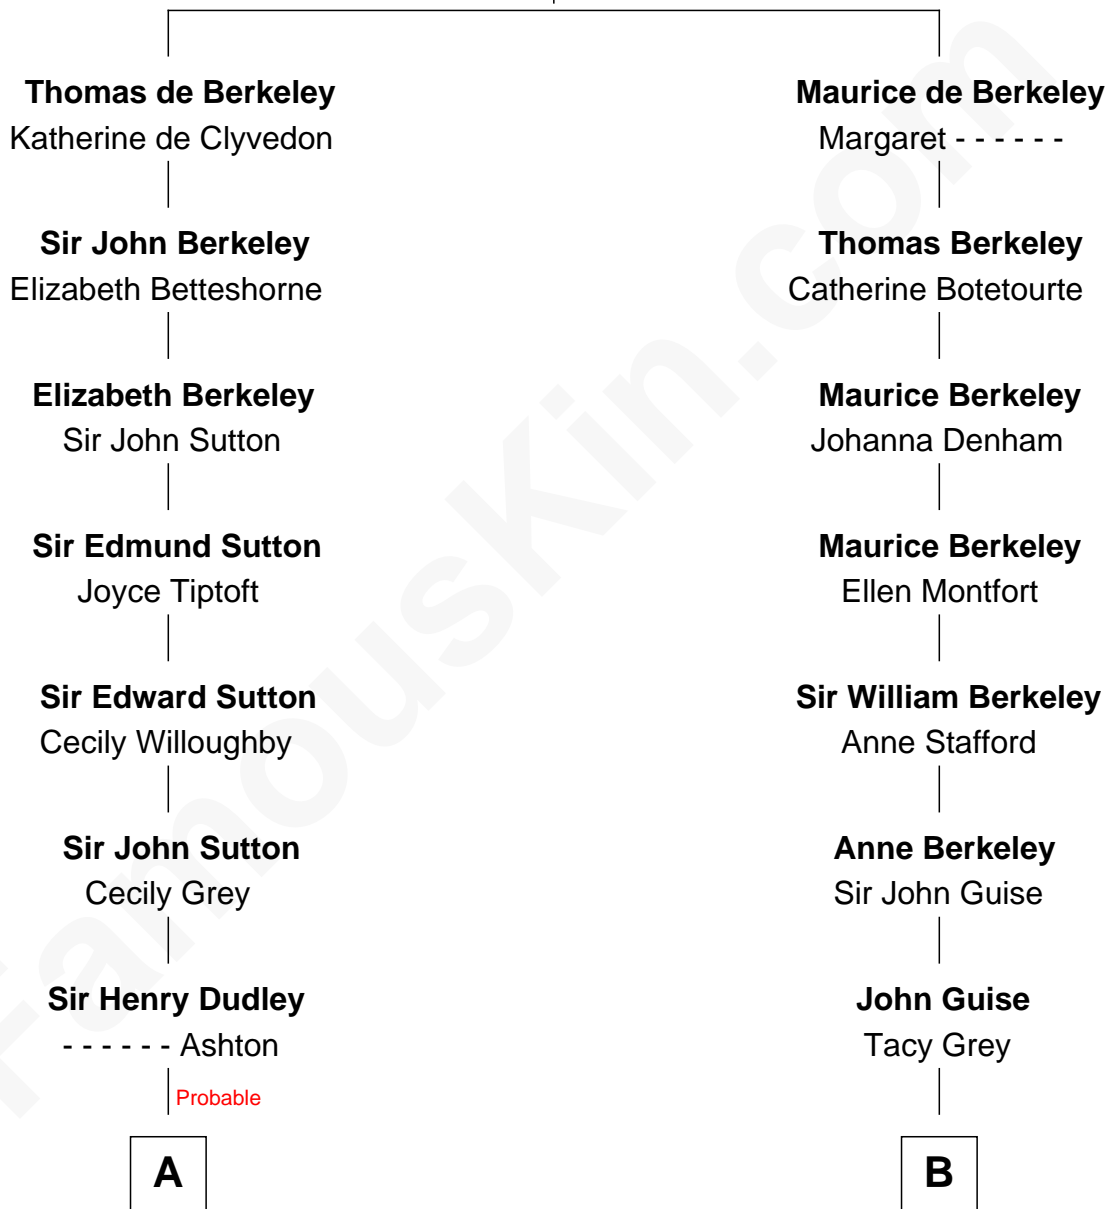

FamousKin.com

Relationship Chart of

John Cena

Movie Actor and WWE Pro Wrestler

20th cousin 1 time removed of

Raquel Welch
Movie Actress

Sir Maurice de Berkeley
Eve la Zouche

C