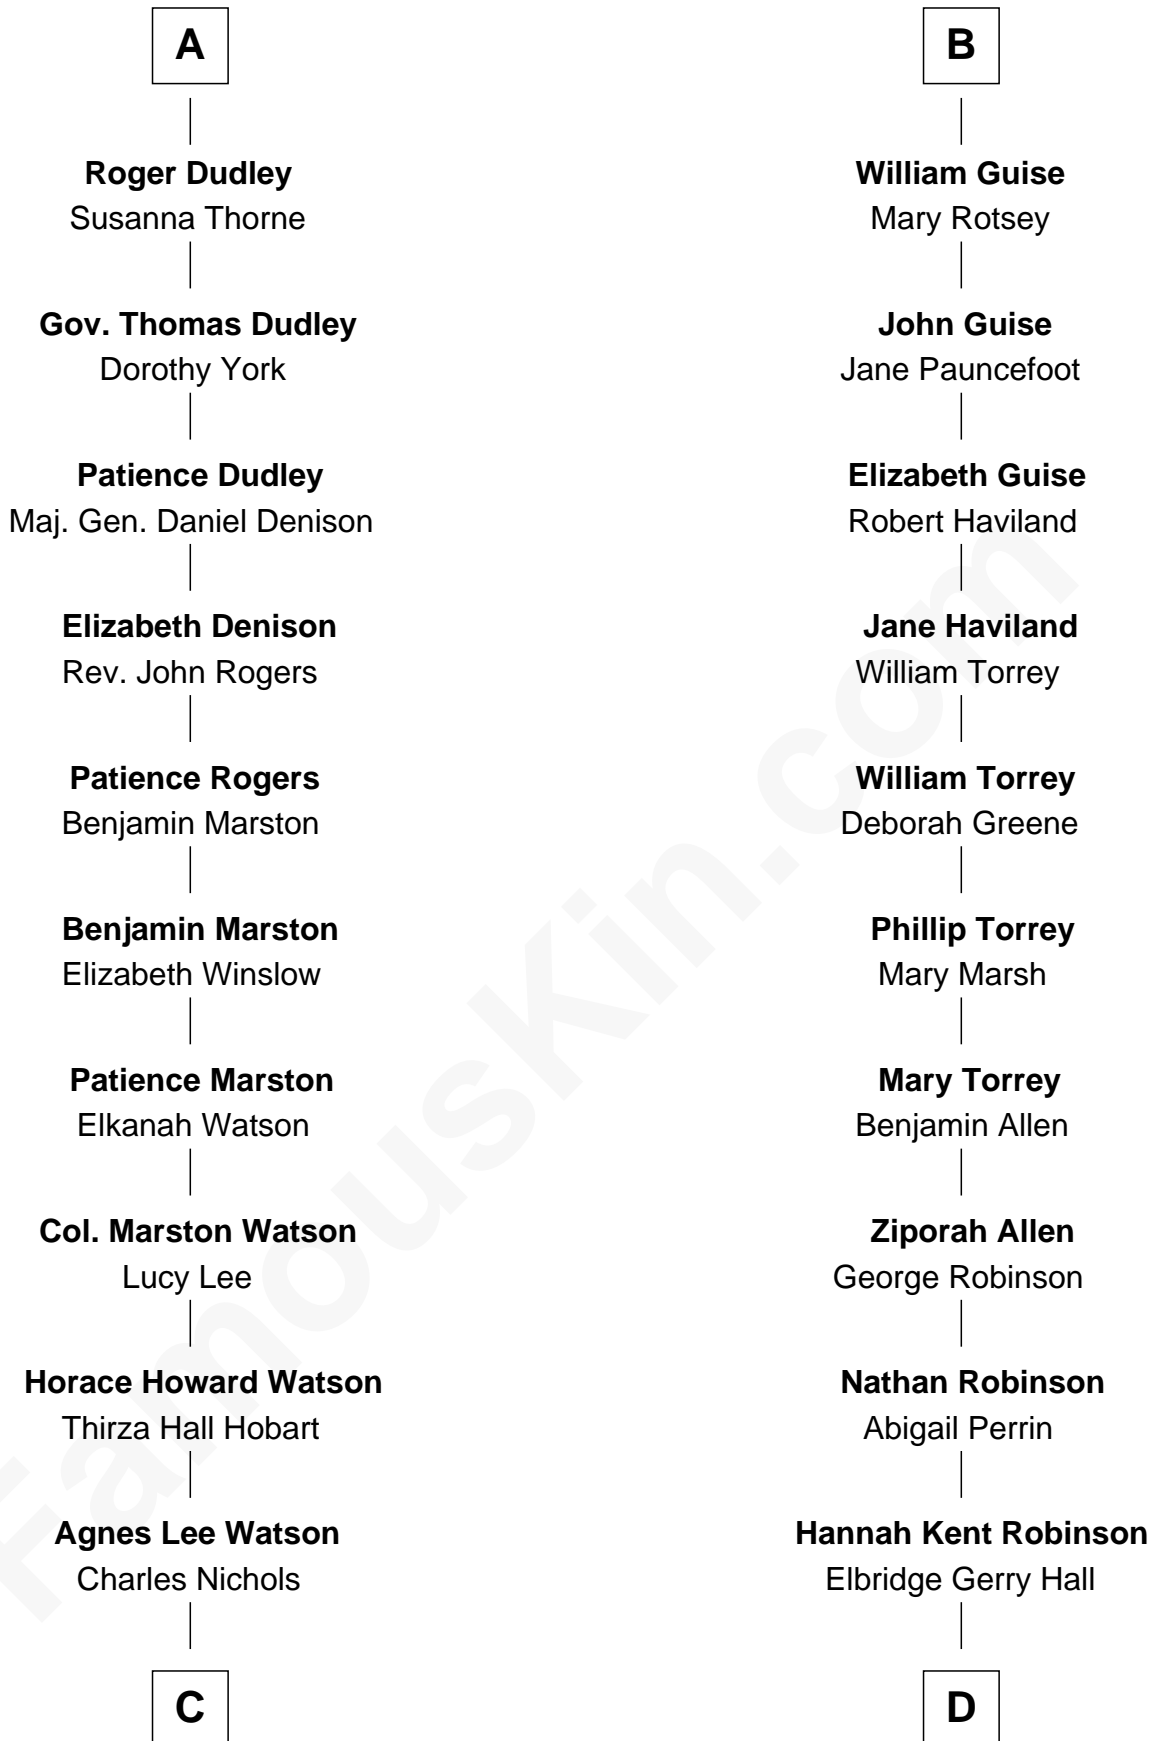

FamousKin.com

Relationship Chart of

John Cena

Movie Actor and WWE Pro Wrestler

20th cousin 1 time removed of

Raquel Welch
Movie Actress

Sir Maurice de Berkeley
Eve la Zouche

C