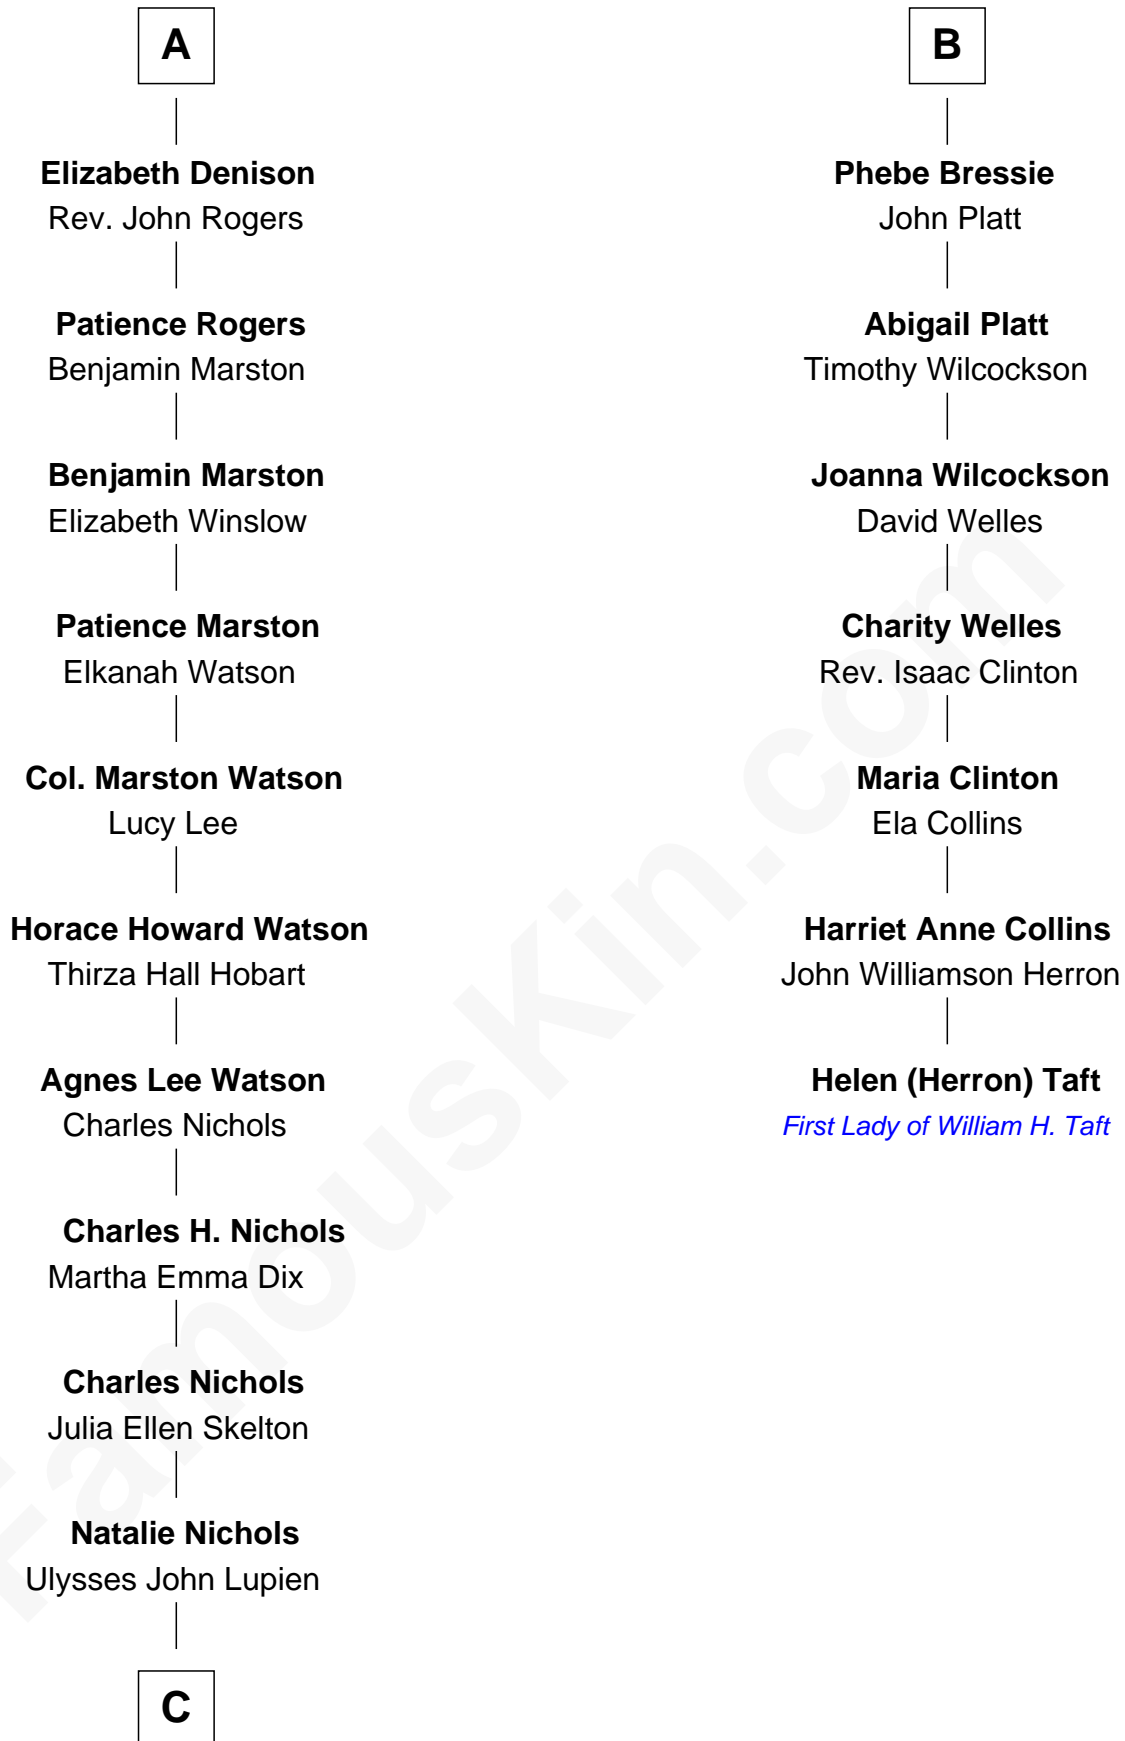

## Relationship Chart of

### John Cena

*Movie Actor and WWE Pro Wrestler*

13th cousin 5 times removed of

### Helen (Herron) Taft

*First Lady of President William H. Taft*

**C**

—  
**Carol Frances Lupien**

John Joseph Cena

—  
**John Cena**

*Actor and Pro Wrestler*

FamousKin.com