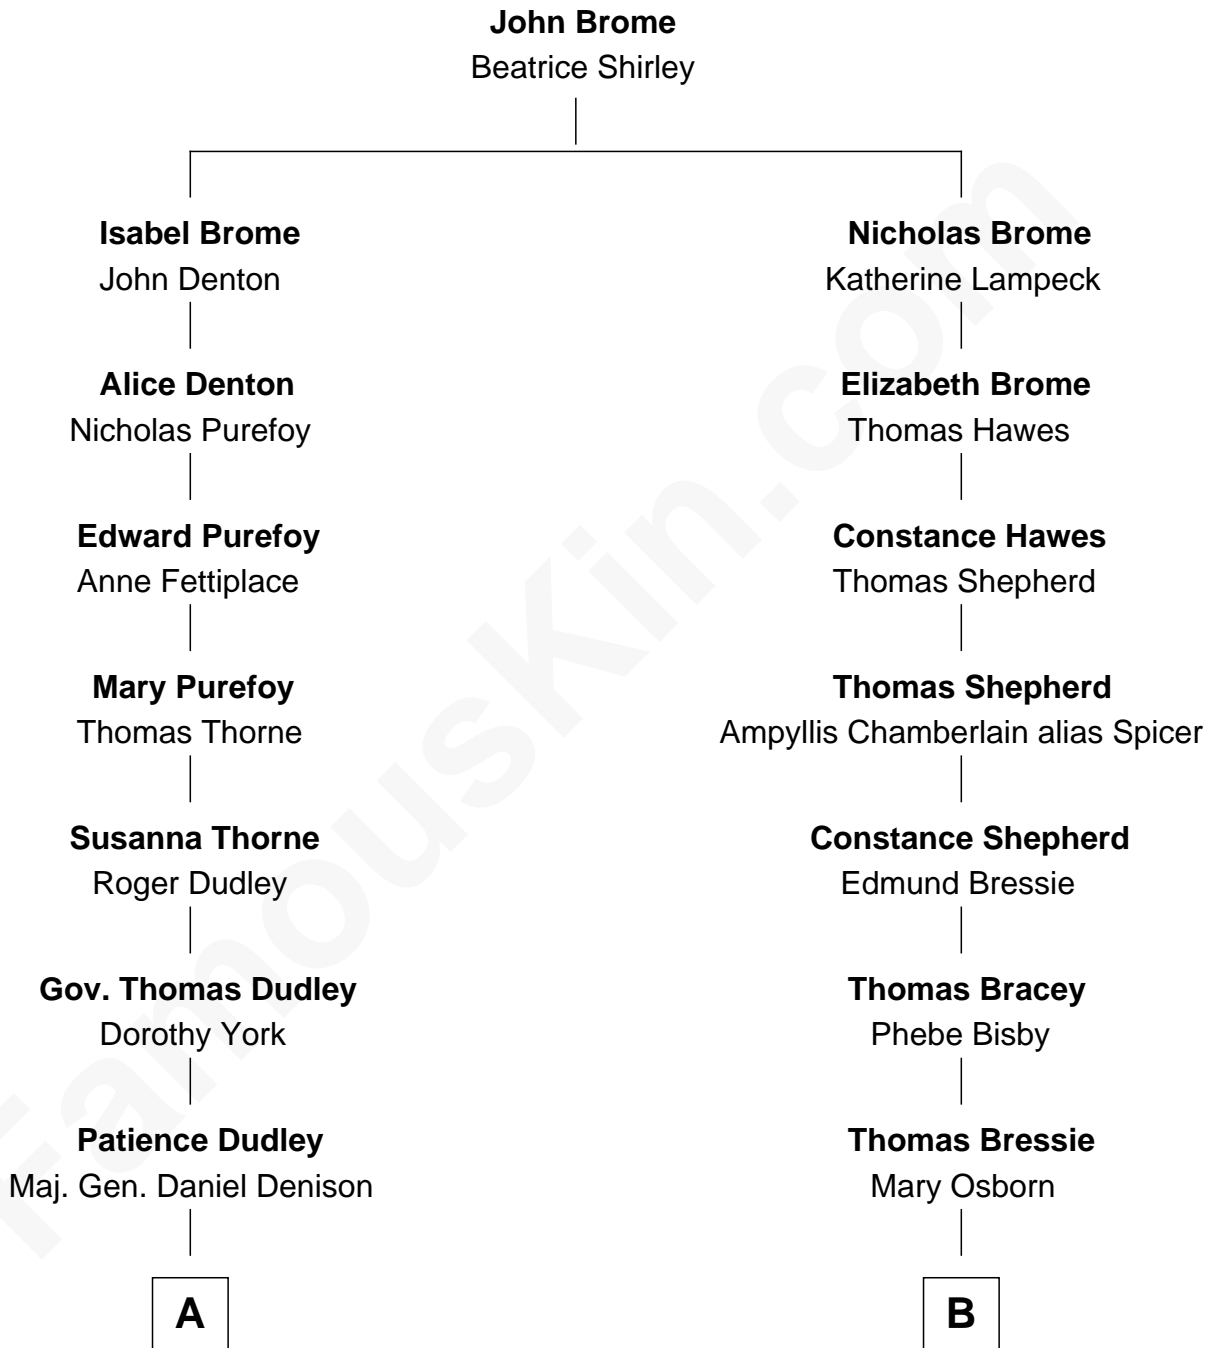

# FamousKin.com

## Relationship Chart of

### John Cena

*Movie Actor and WWE Pro Wrestler*

13th cousin 5 times removed of

### Helen (Herron) Taft

*First Lady of President William H. Taft*

**C**

—  
**Carol Frances Lupien**

John Joseph Cena

—  
**John Cena**

*Actor and Pro Wrestler*

FamousKin.com