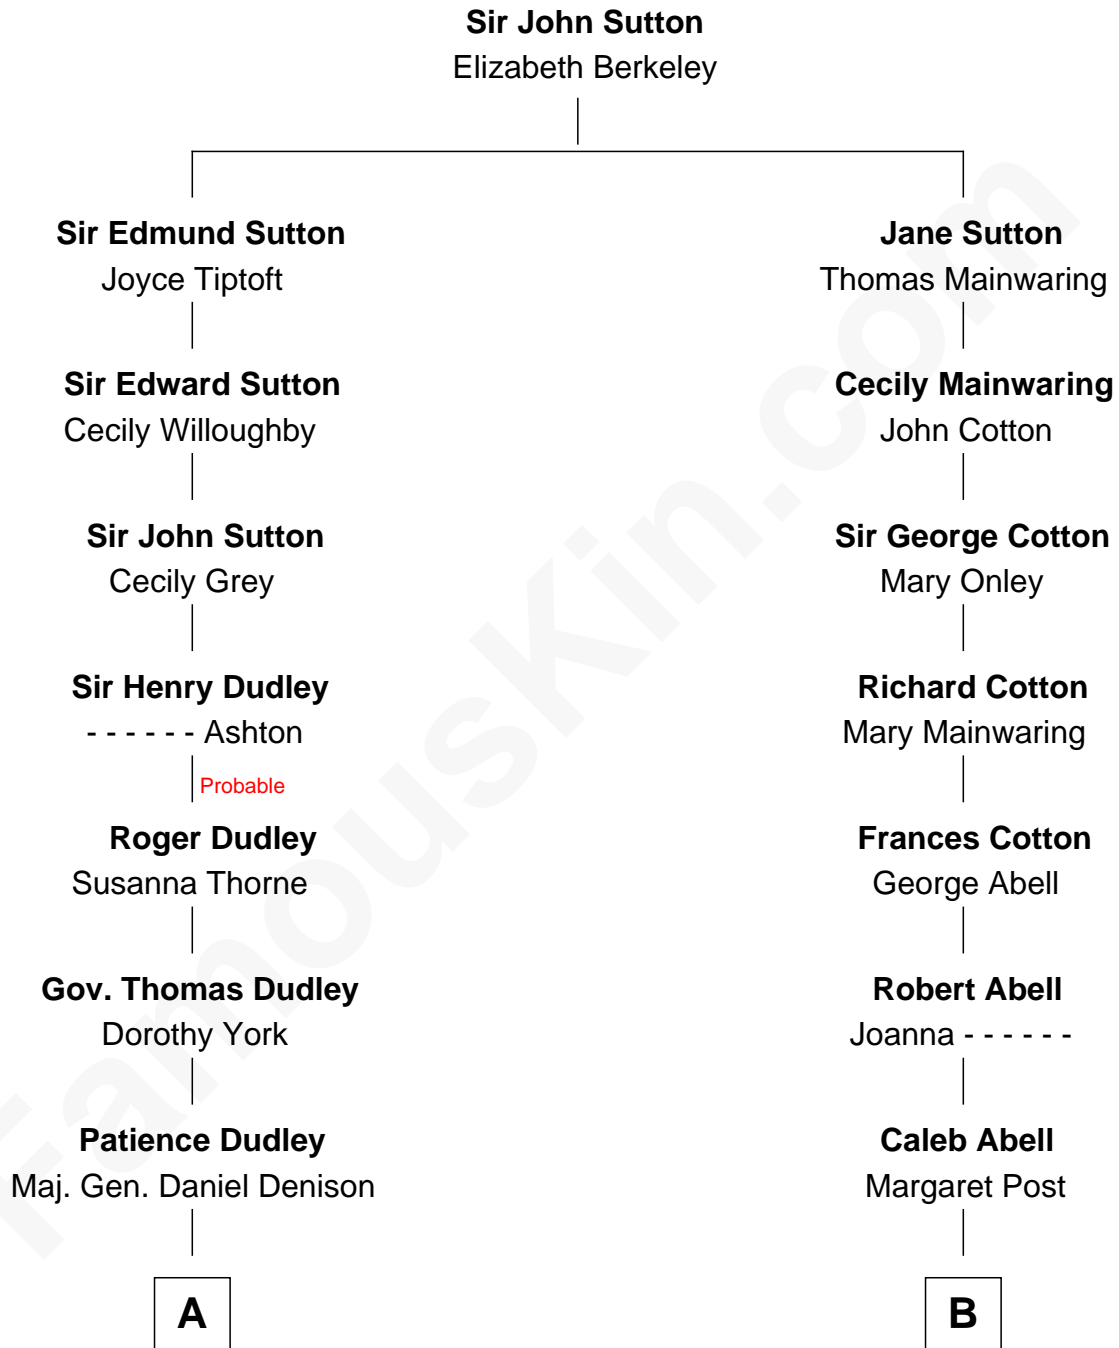

FamousKin.com

Relationship Chart of

John Cena

Movie Actor and WWE Pro Wrestler

12th cousin 6 times removed of

Grover Cleveland

22nd and 24th U.S. President

C