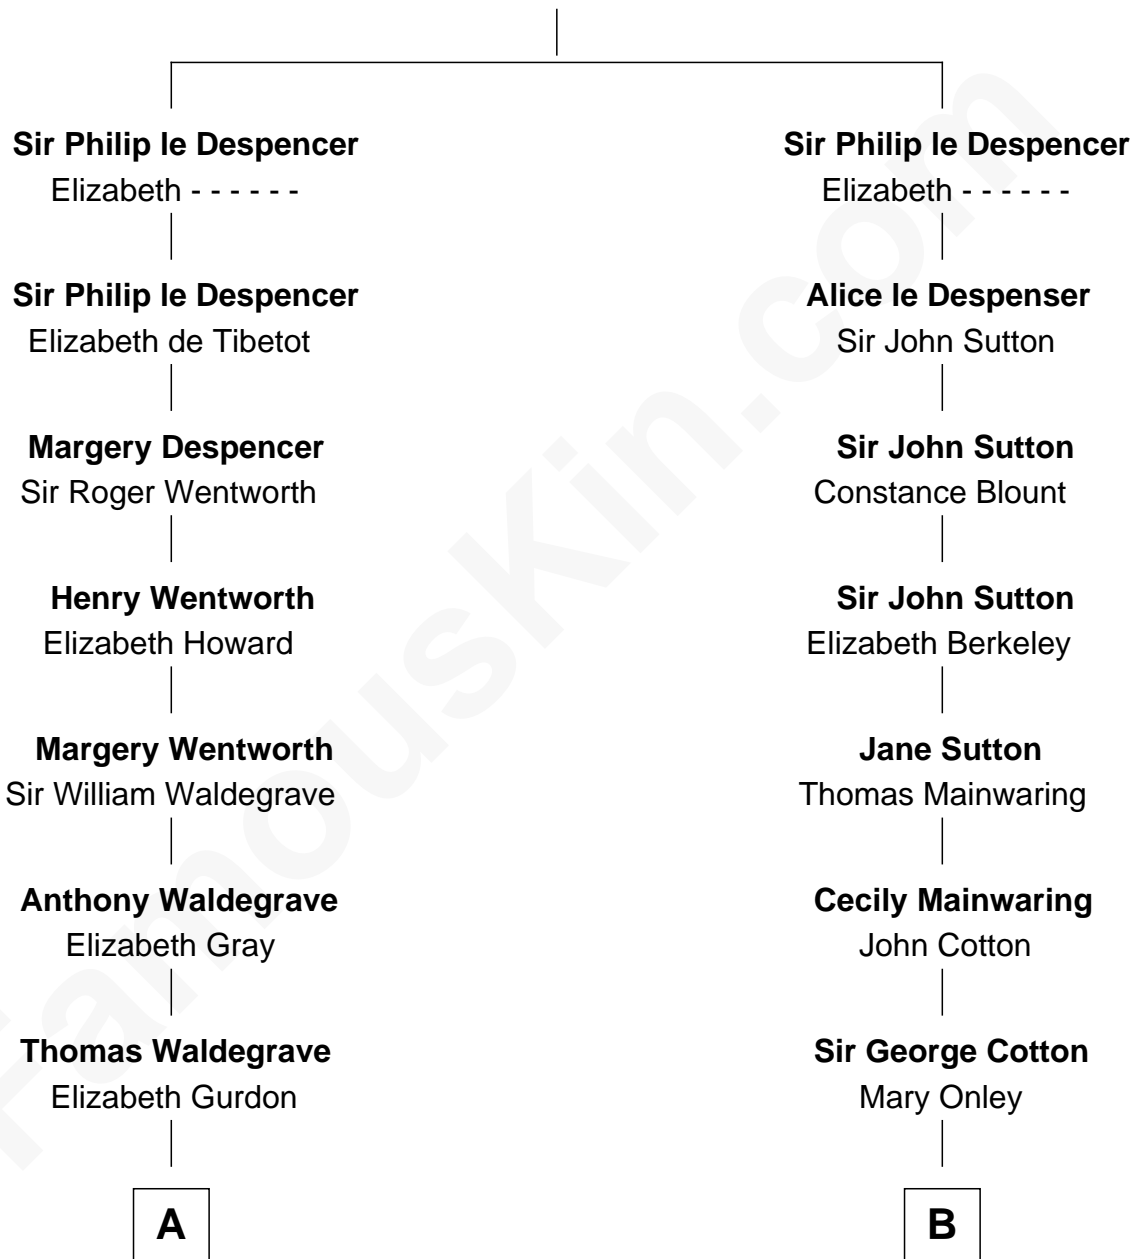

FamousKin.com

Relationship Chart of

John Cena

Movie Actor and WWE Pro Wrestler

16th cousin 4 times removed of

Grover Cleveland

22nd and 24th U.S. President

Sir Philip le Despencer

Joan de Cobham

C

—
Charles Nichols
Julia Ellen Skelton

—
Natalie Nichols
Ulysses John Lupien

—
Carol Frances Lupien
John Joseph Cena

—
John Cena
Actor and Pro Wrestler

FamousKin.com