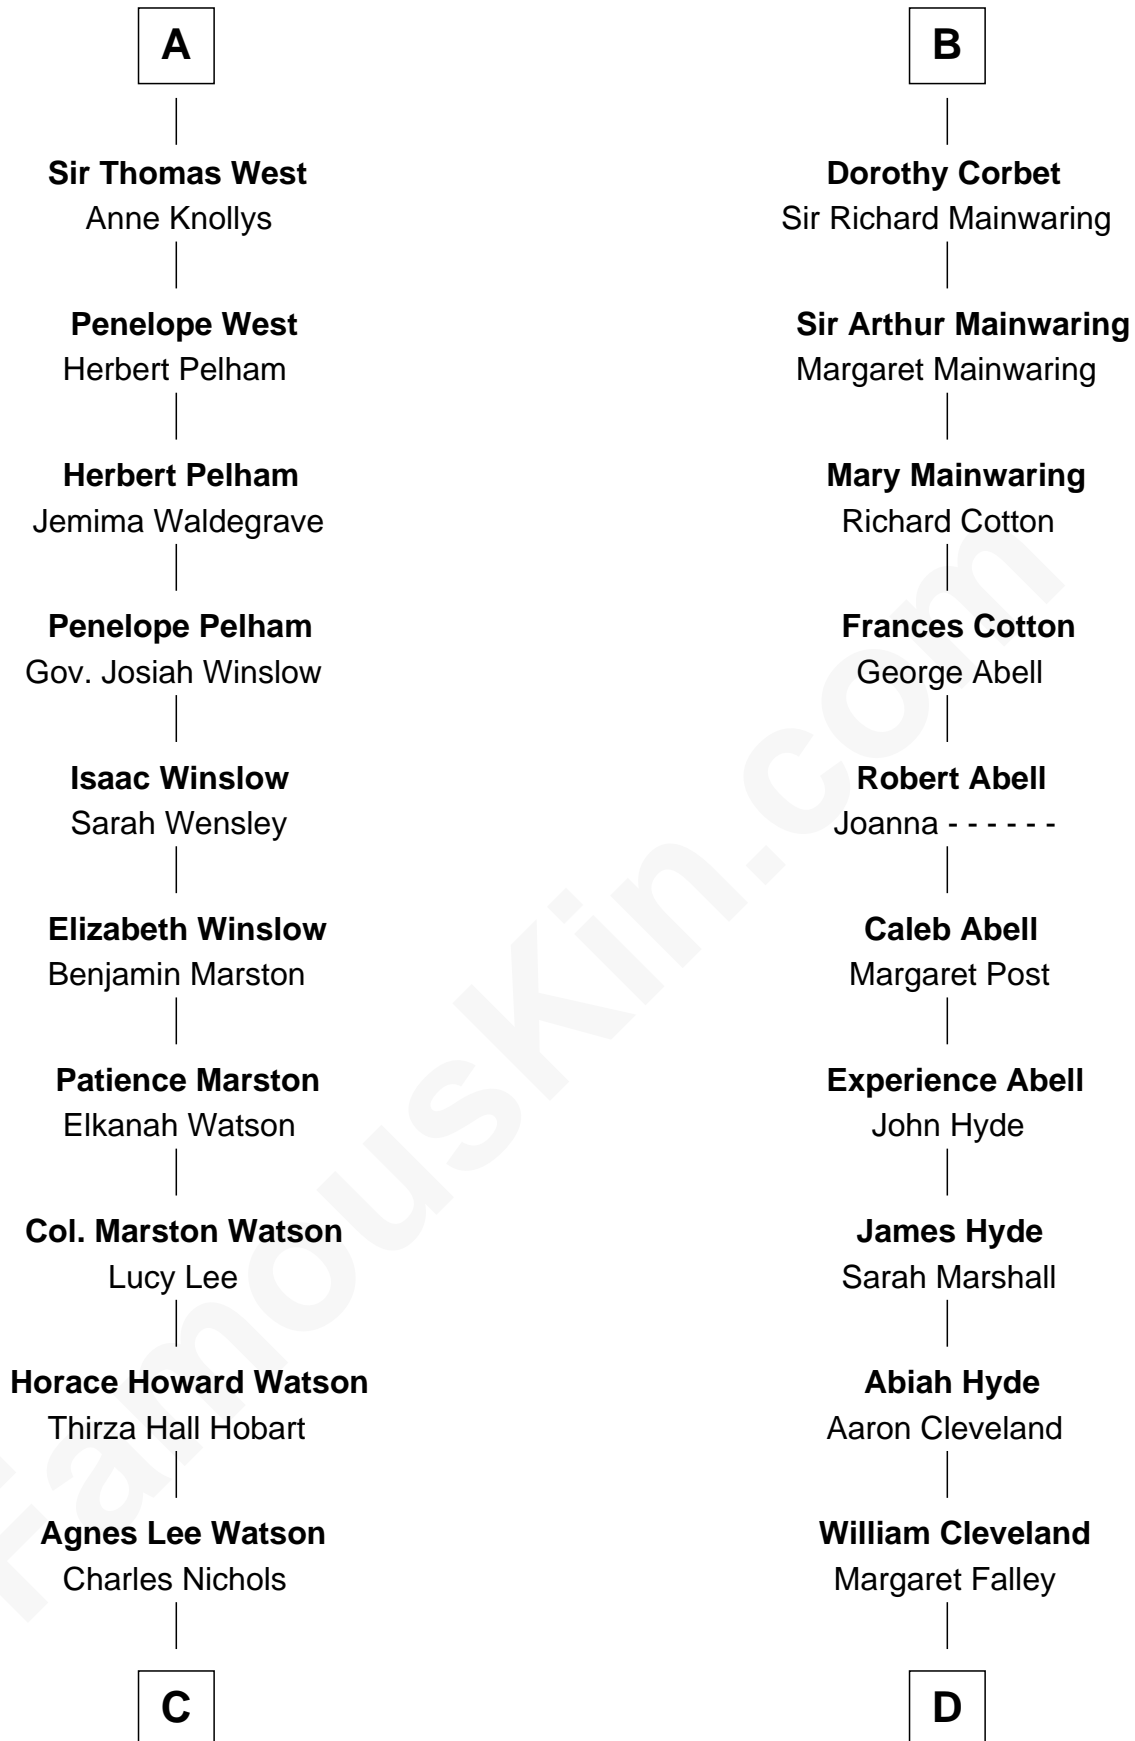

FamousKin.com

Relationship Chart of

John Cena

Movie Actor and WWE Pro Wrestler

18th cousin 3 times removed of

Grover Cleveland

22nd and 24th U.S. President

C