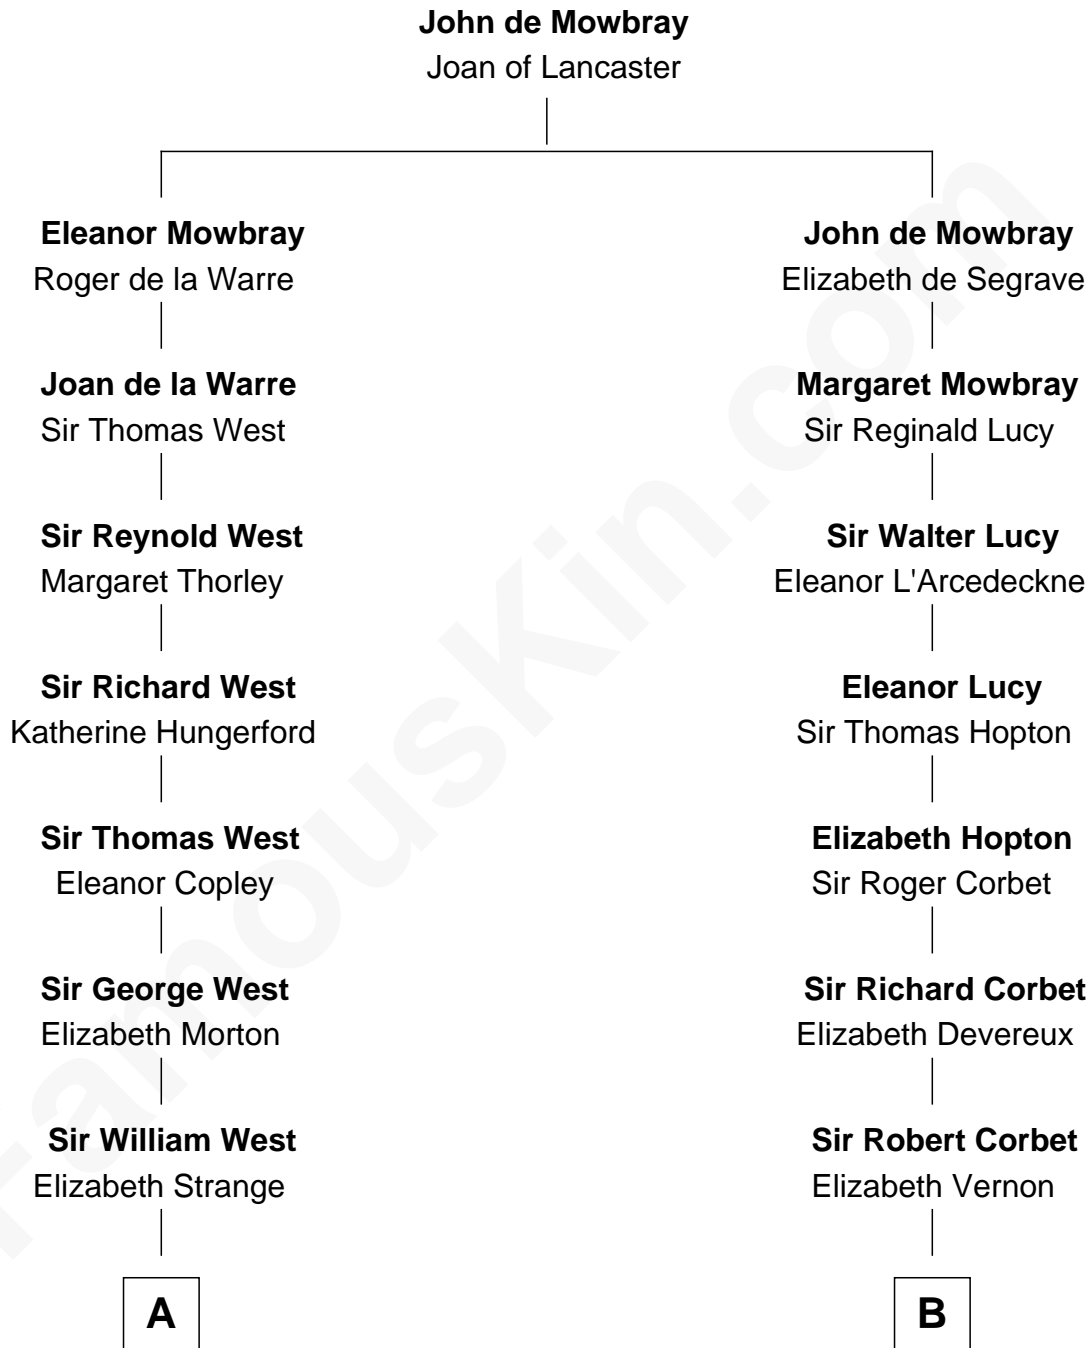

FamousKin.com

Relationship Chart of

John Cena

Movie Actor and WWE Pro Wrestler

18th cousin 3 times removed of

Grover Cleveland

22nd and 24th U.S. President

C