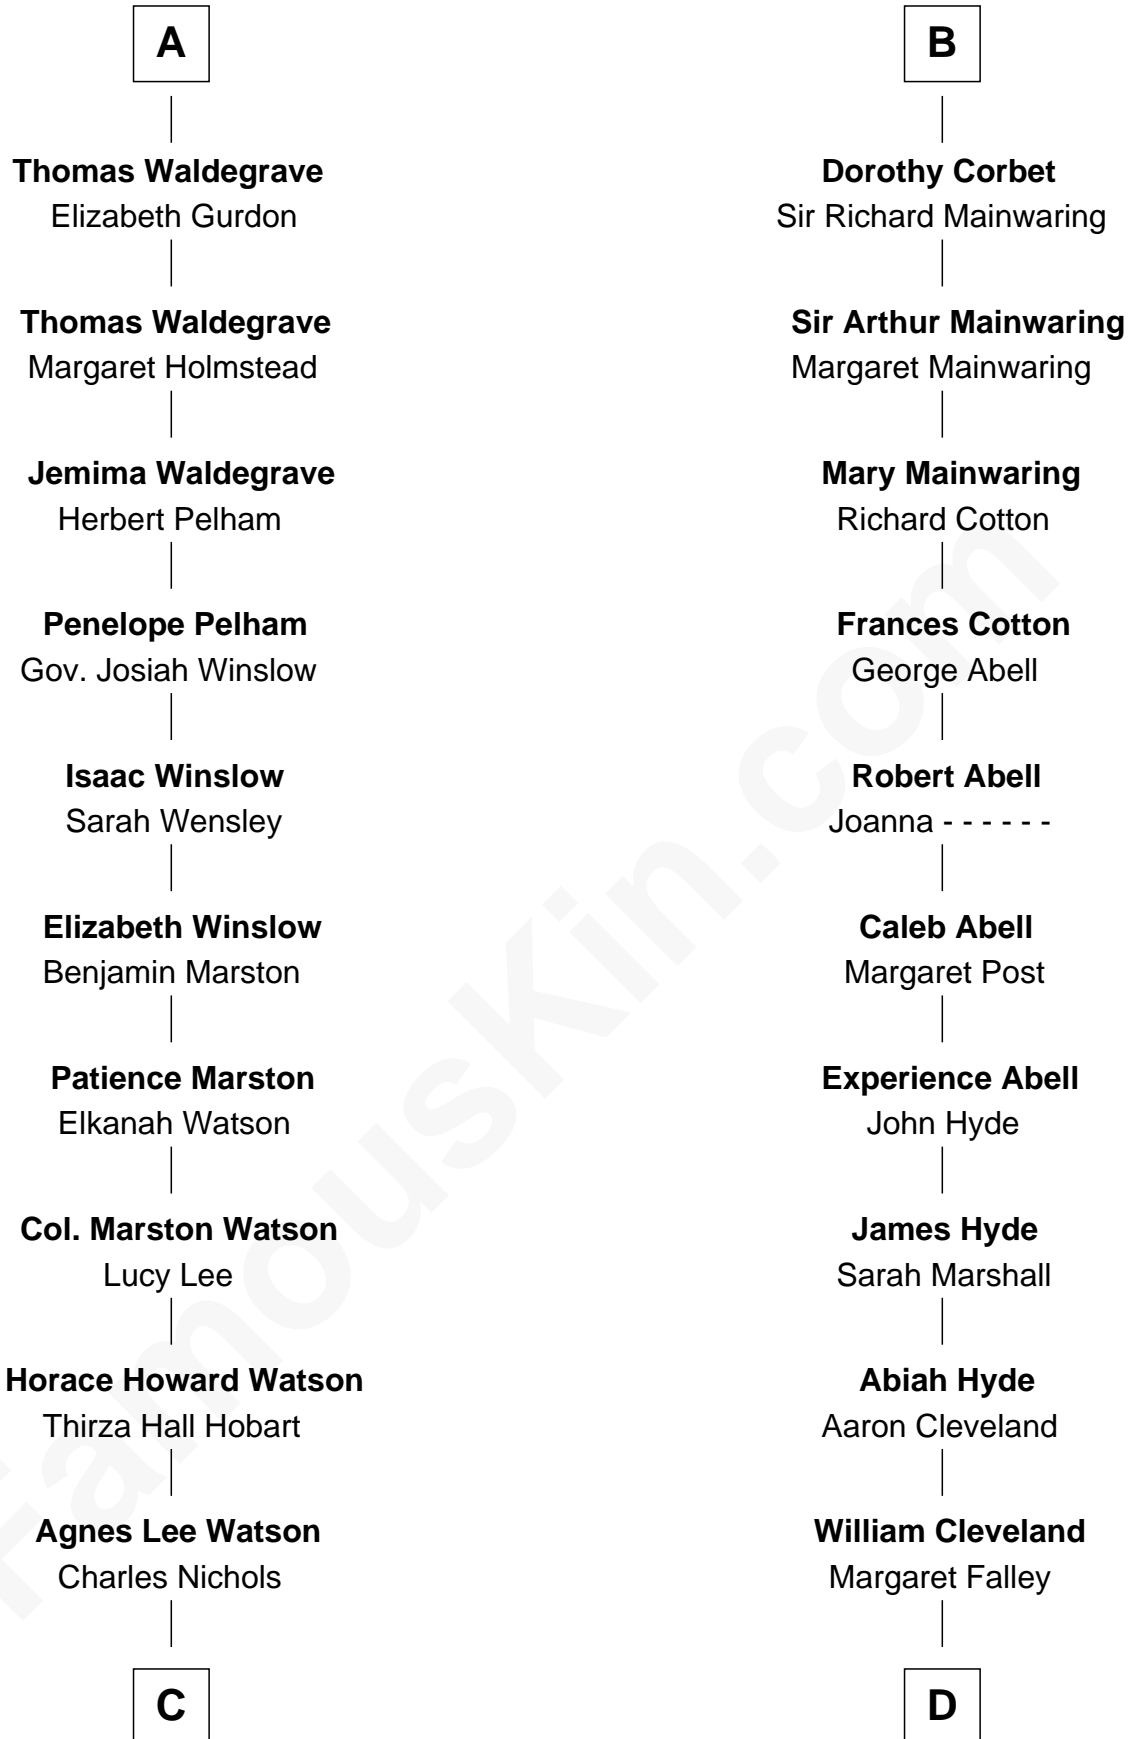

FamousKin.com

Relationship Chart of

John Cena

Movie Actor and WWE Pro Wrestler

18th cousin 3 times removed of

Grover Cleveland

22nd and 24th U.S. President

Bartholomew de Badlesmere

Margaret de Clare

Margaret de Badlesmere

Sir John de Tibetot

Sir Robert de Tibetot

Margaret Deincourt

Elizabeth de Tibetot

Sir Philip le Despencer

Margery Despencer

Sir Roger Wentworth

Henry Wentworth

Elizabeth Howard

Margery Wentworth

Sir William Waldegrave

Anthony Waldegrave

Elizabeth Gray

A

Elizabeth Butler

John Talbot

Ann Talbot

Sir Henry Vernon

Elizabeth Vernon

Sir Robert Corbet

B

C