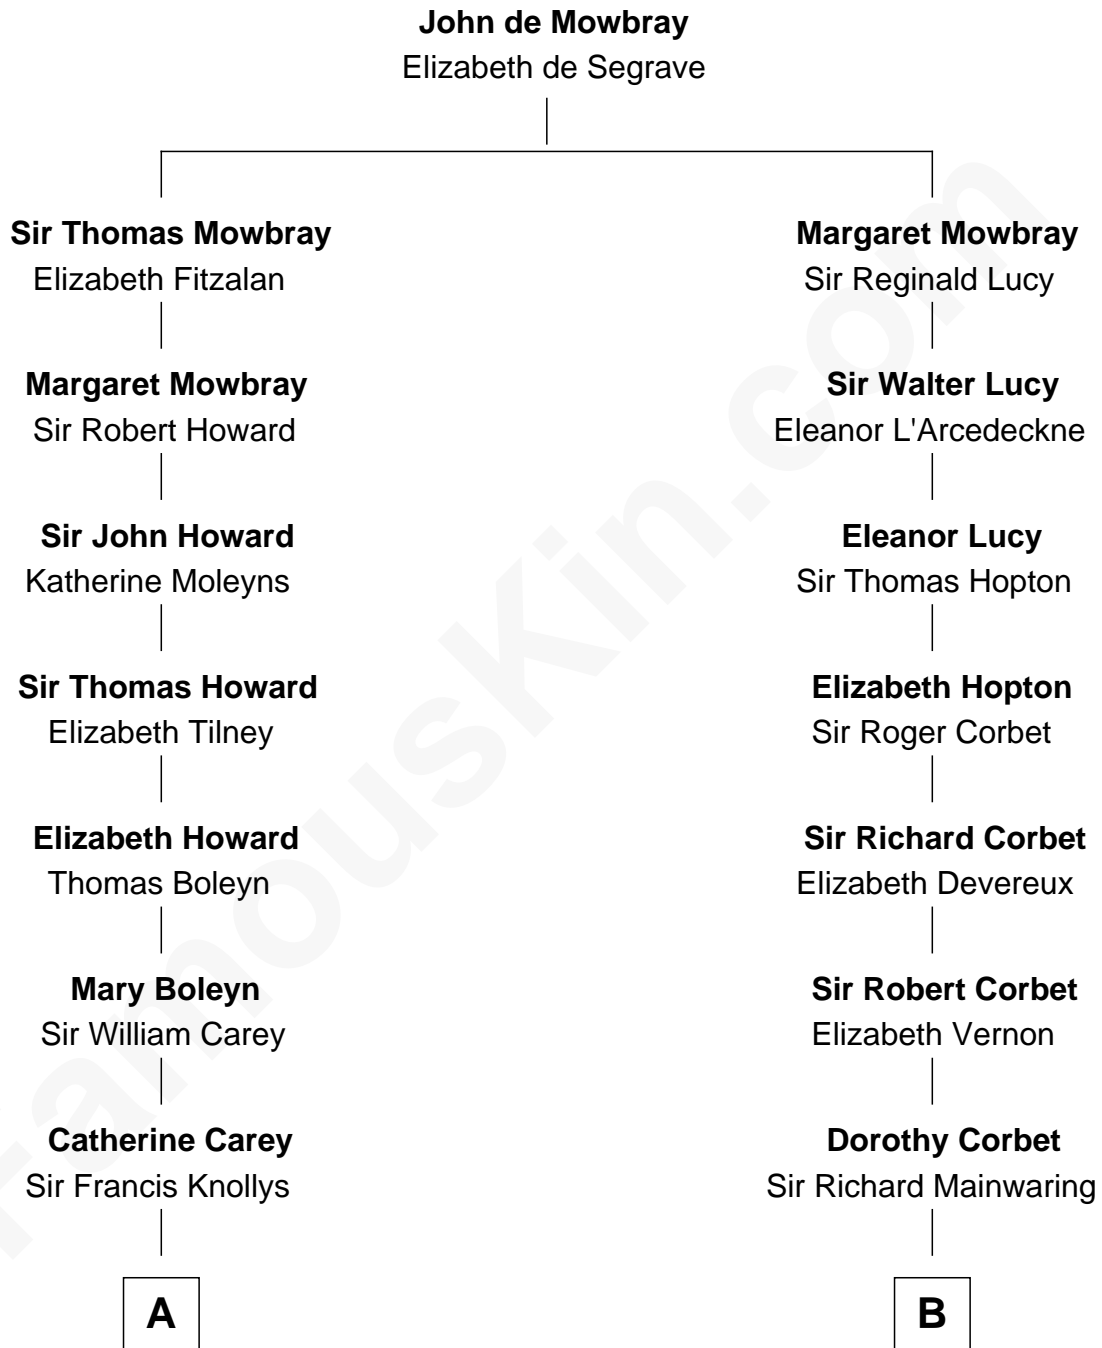

FamousKin.com

Relationship Chart of

John Cena

Movie Actor and WWE Pro Wrestler

17th cousin 4 times removed of

Grover Cleveland

22nd and 24th U.S. President

C