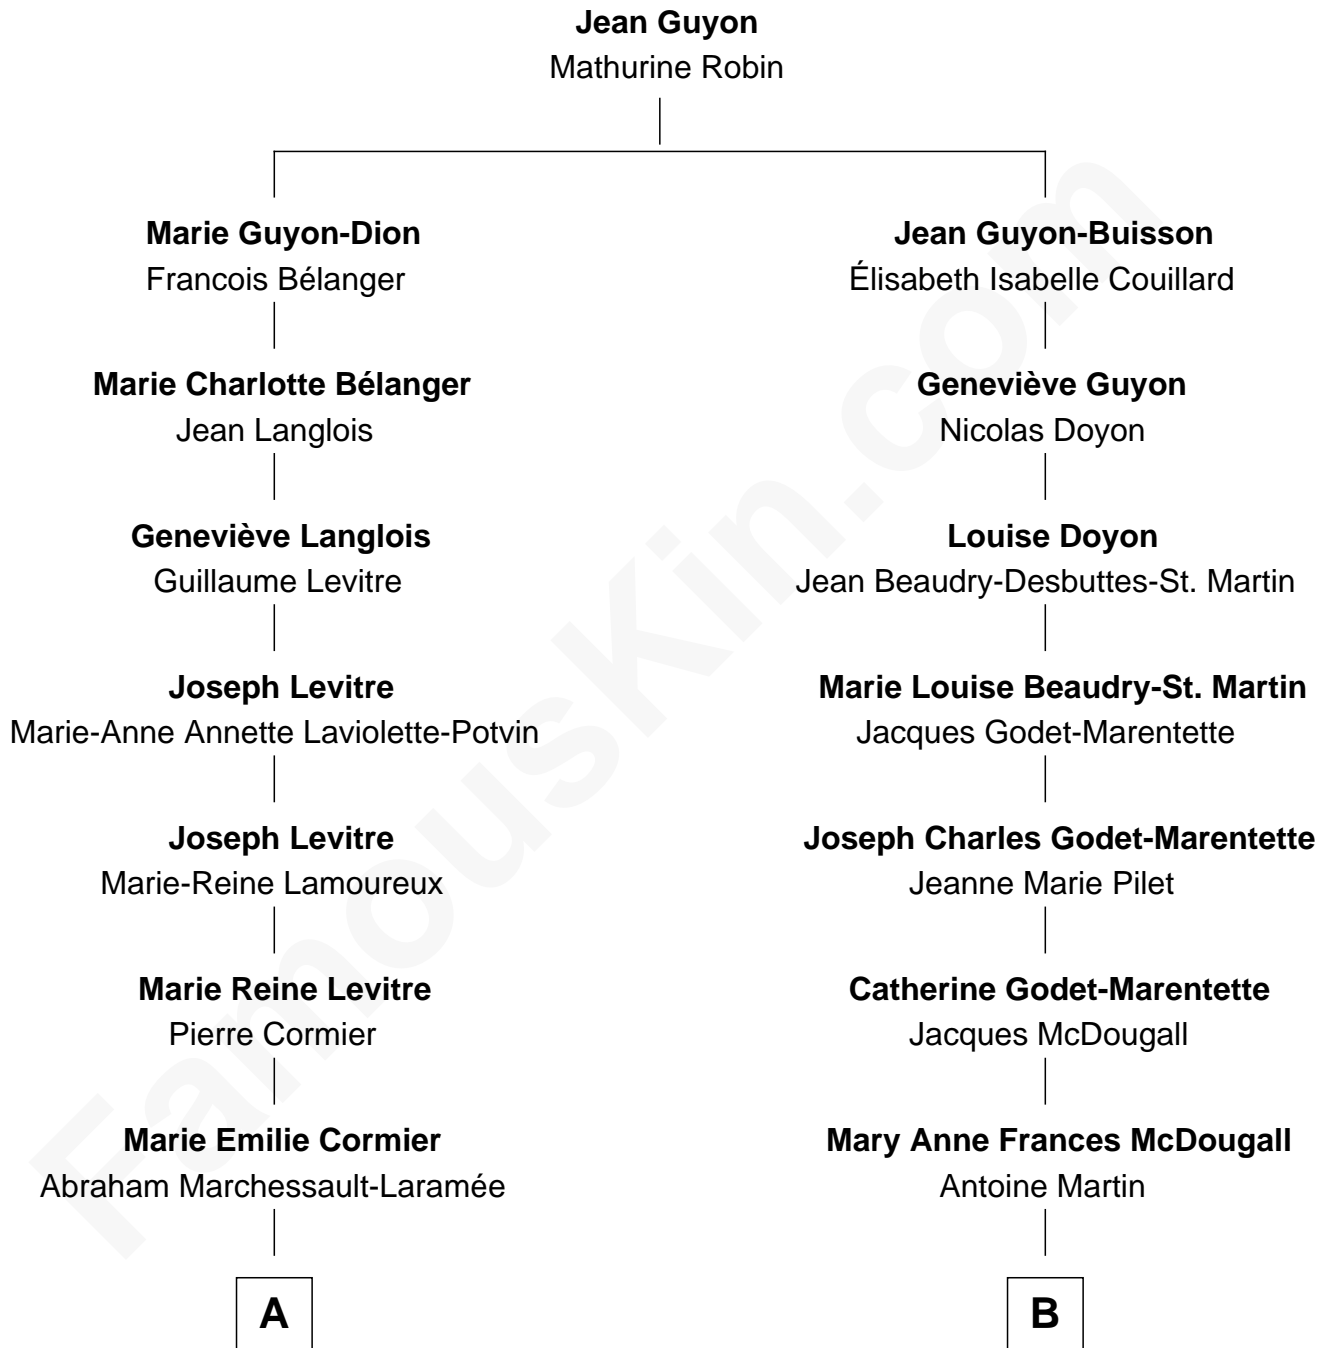

# FamousKin.com

## Relationship Chart of

### John Cena

*Movie Actor and WWE Pro Wrestler*

**10th cousin 2 times removed of**

### Hillary (Rodham) Clinton

*First Lady of President Bill Clinton*

**A**

**Hélène Marchessault-Laramée**

Jean Baptiste Lupien

**Francois Xavier Lupien**

Laura Mary Brouseau

**Ulysses John Lupien**