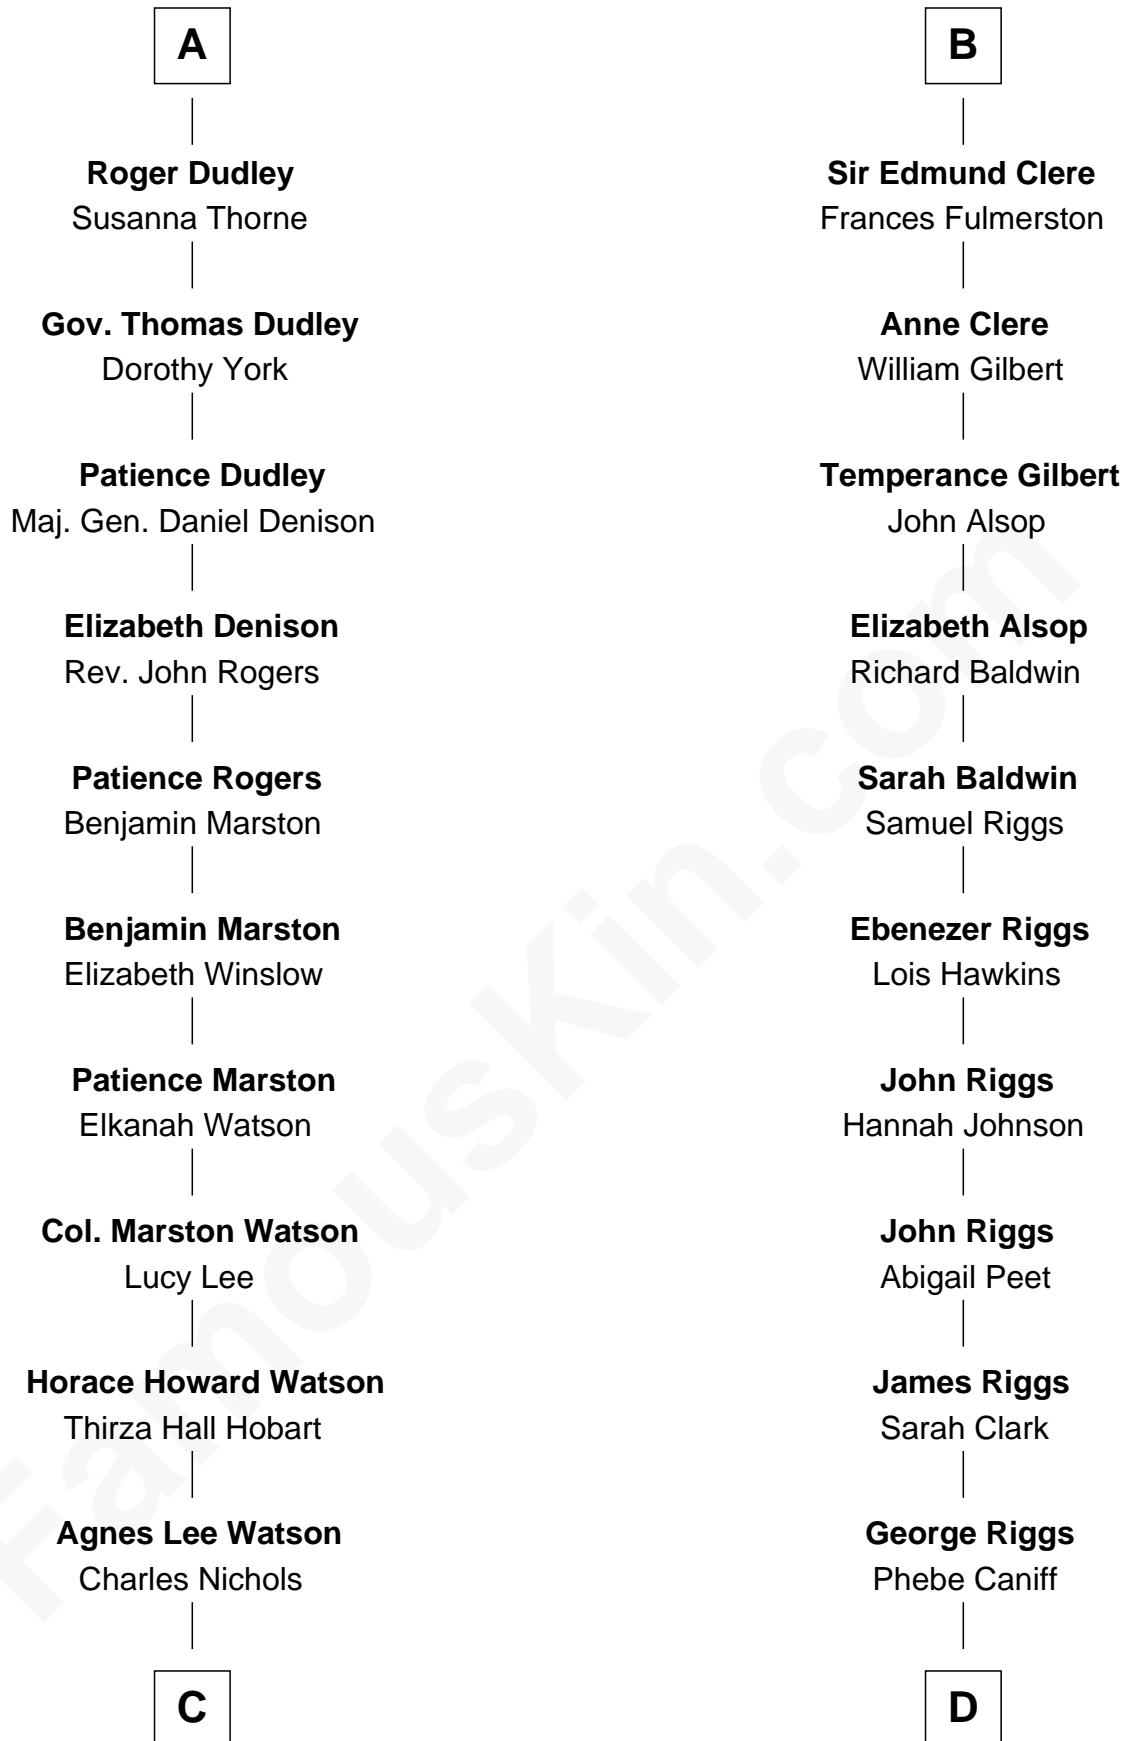

FamousKin.com

Relationship Chart of

John Cena

Movie Actor and WWE Pro Wrestler

20th cousin 1 time removed of

Mamie (Doud) Eisenhower

First Lady of President Dwight Eisenhower

C