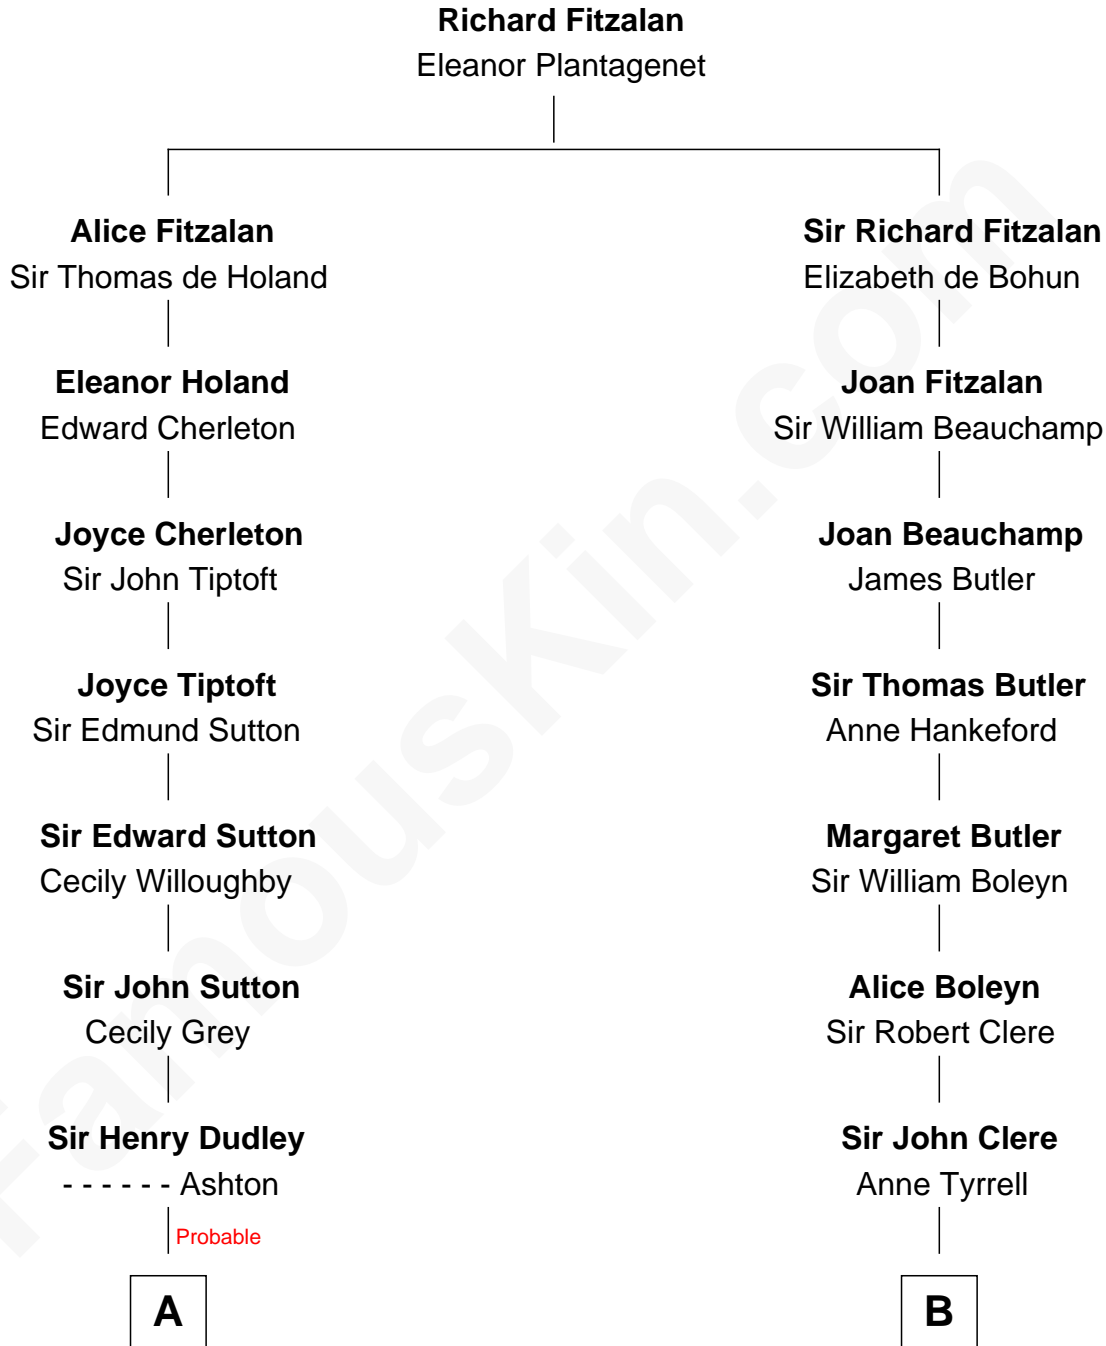

FamousKin.com

Relationship Chart of

John Cena

Movie Actor and WWE Pro Wrestler

20th cousin 1 time removed of

Mamie (Doud) Eisenhower

First Lady of President Dwight Eisenhower

C