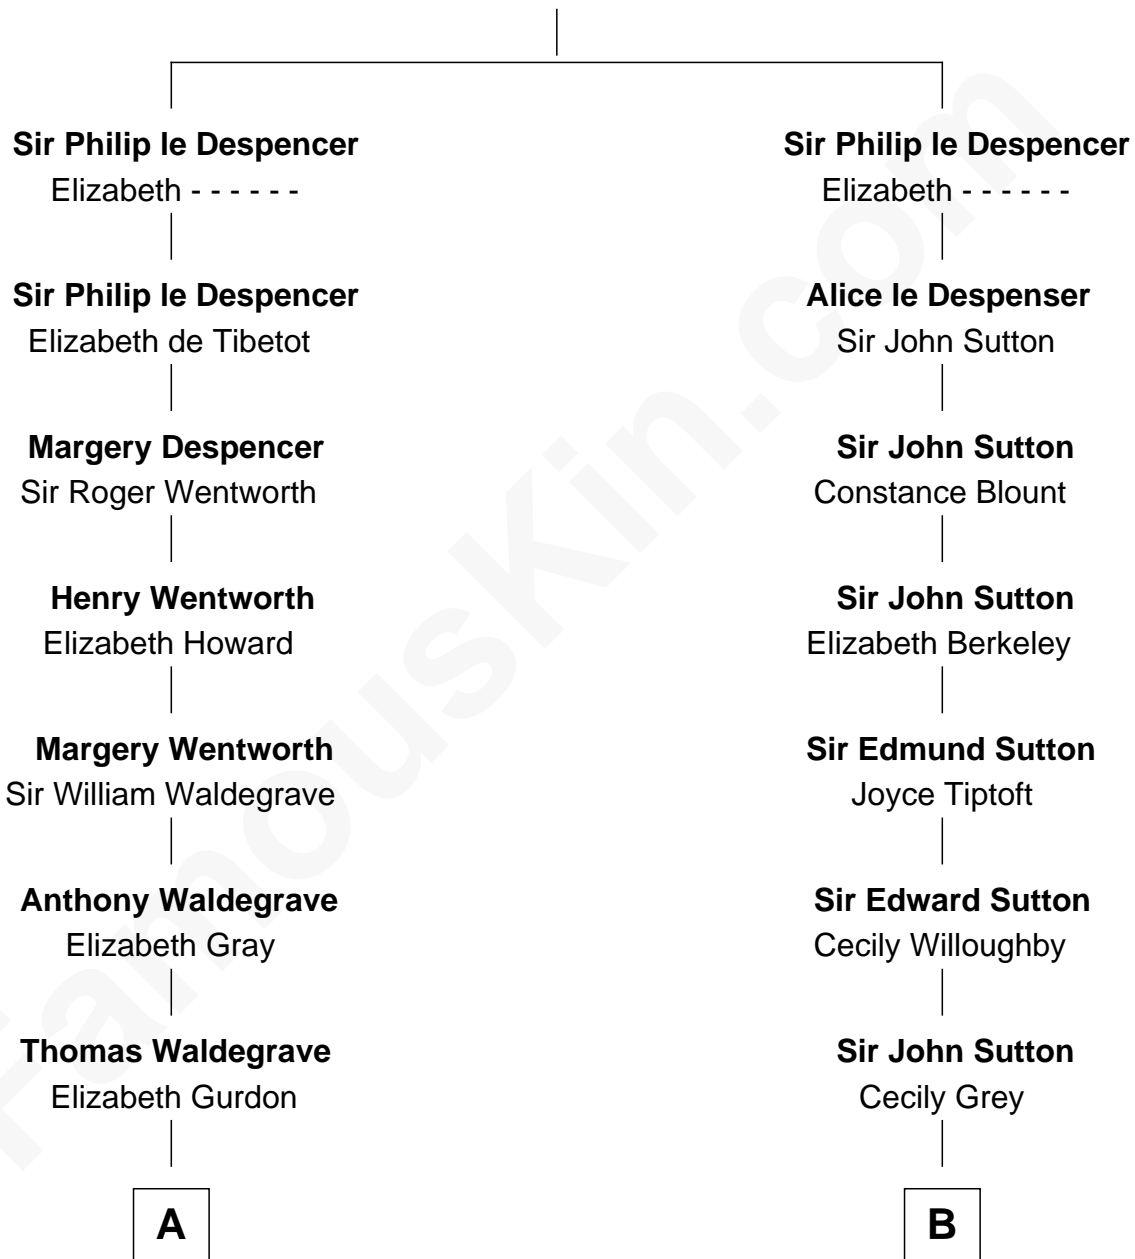

FamousKin.com Relationship Chart of

John Cena

Movie Actor and WWE Pro Wrestler

20th cousin of

Herbert Hoover

31st U.S. President

Sir Philip le Despencer

Joan de Cobham