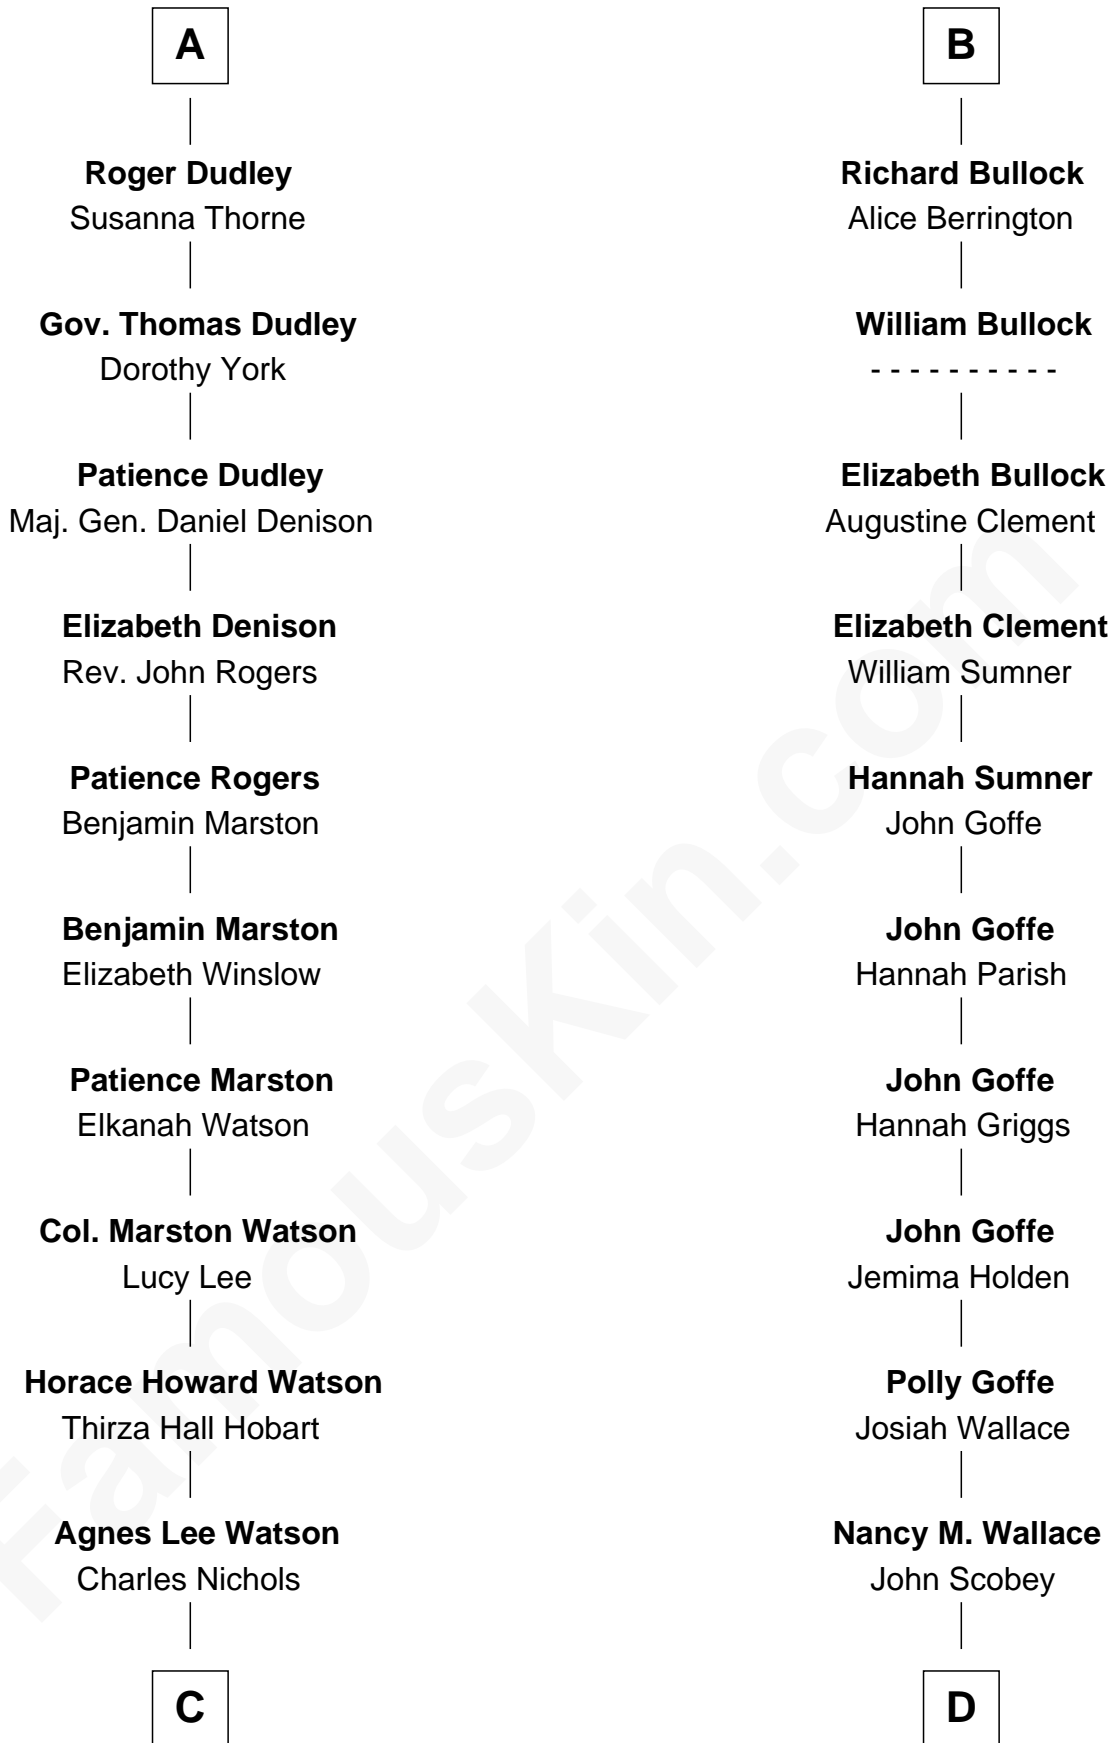

FamousKin.com

Relationship Chart of

John Cena

Movie Actor and WWE Pro Wrestler

19th cousin 2 times removed of

Lou (Henry) Hoover

First Lady of President Herbert Hoover

C