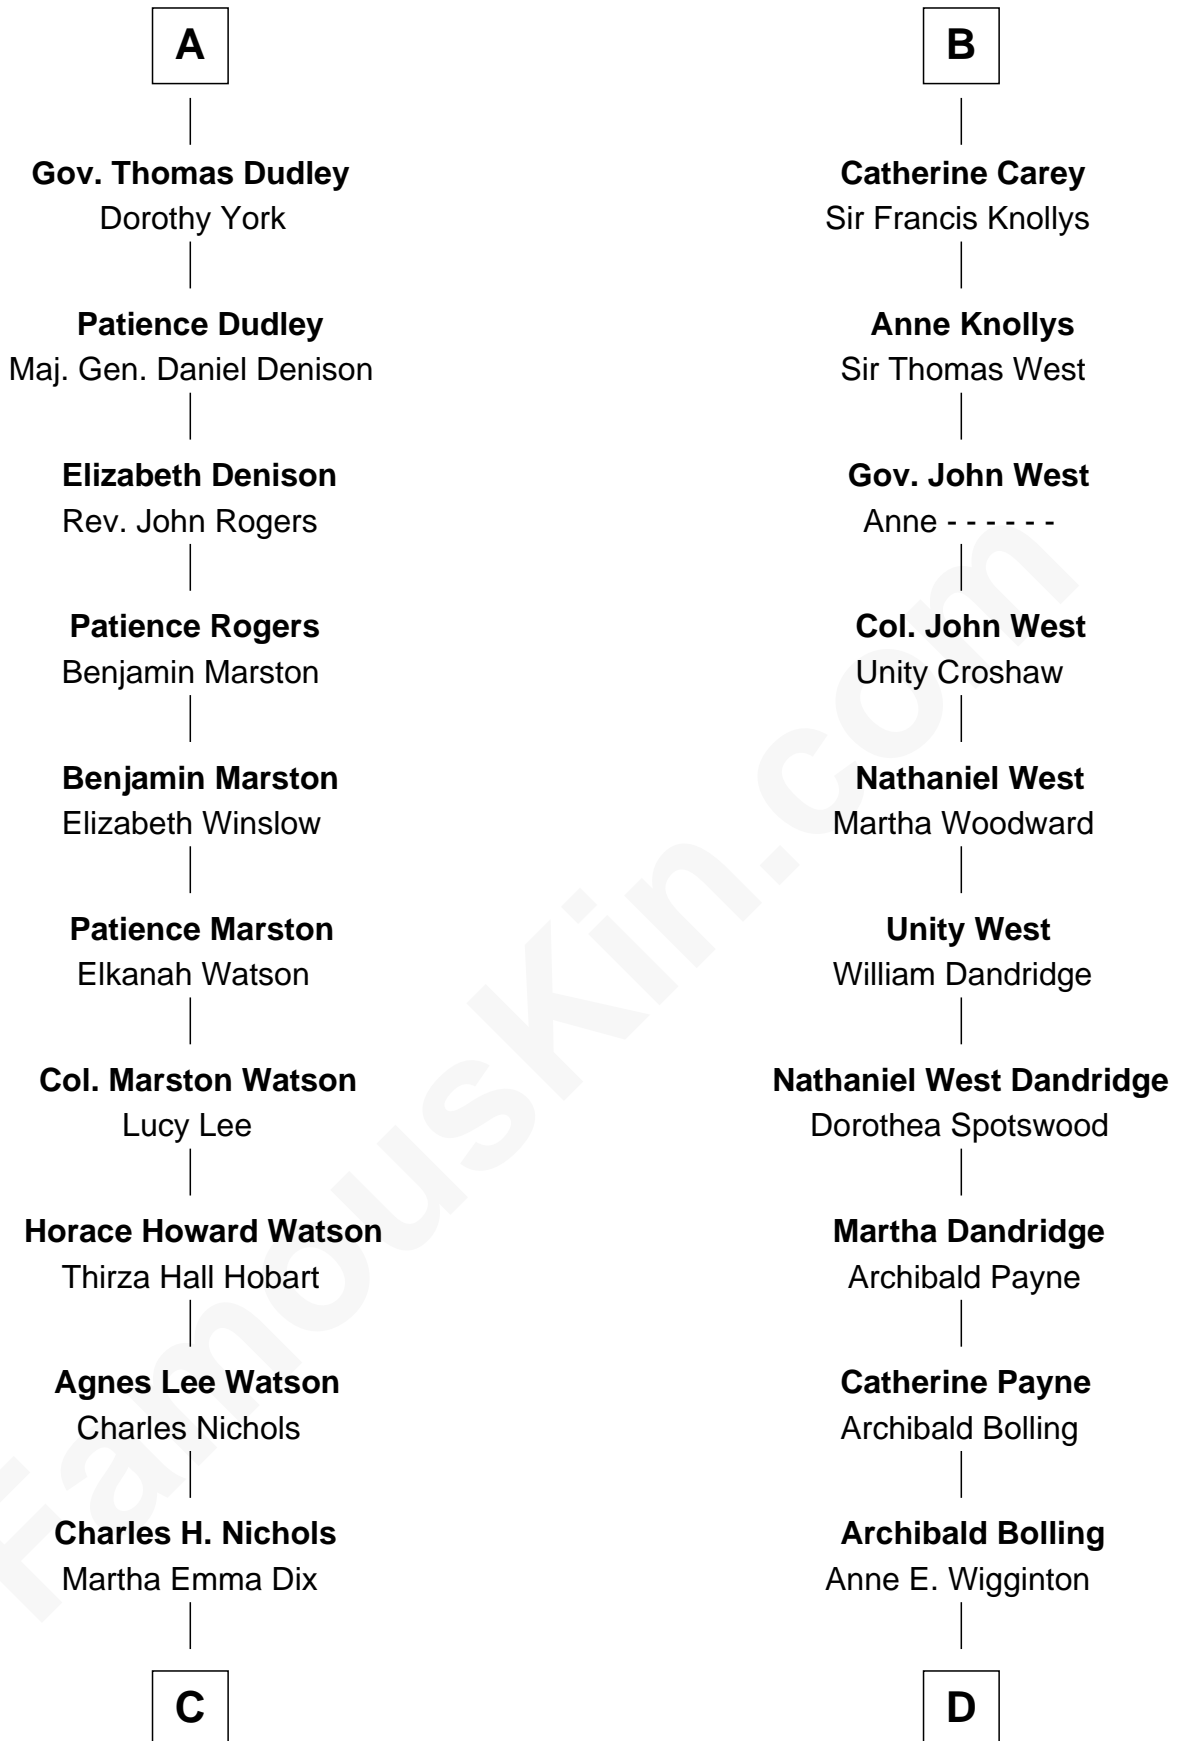

FamousKin.com

Relationship Chart of

John Cena

Movie Actor and WWE Pro Wrestler

18th cousin 2 times removed of

Edith (Bolling) Wilson

First Lady of President Woodrow Wilson

C

Charles Nichols
Julia Ellen Skelton

Natalie Nichols
Ulysses John Lupien

Carol Frances Lupien
John Joseph Cena

John Cena
Actor and Pro Wrestler

D

William Holcombe Bolling
Sarah Spiers White

Edith (Bolling) Wilson
First Lady of Woodrow Wilson