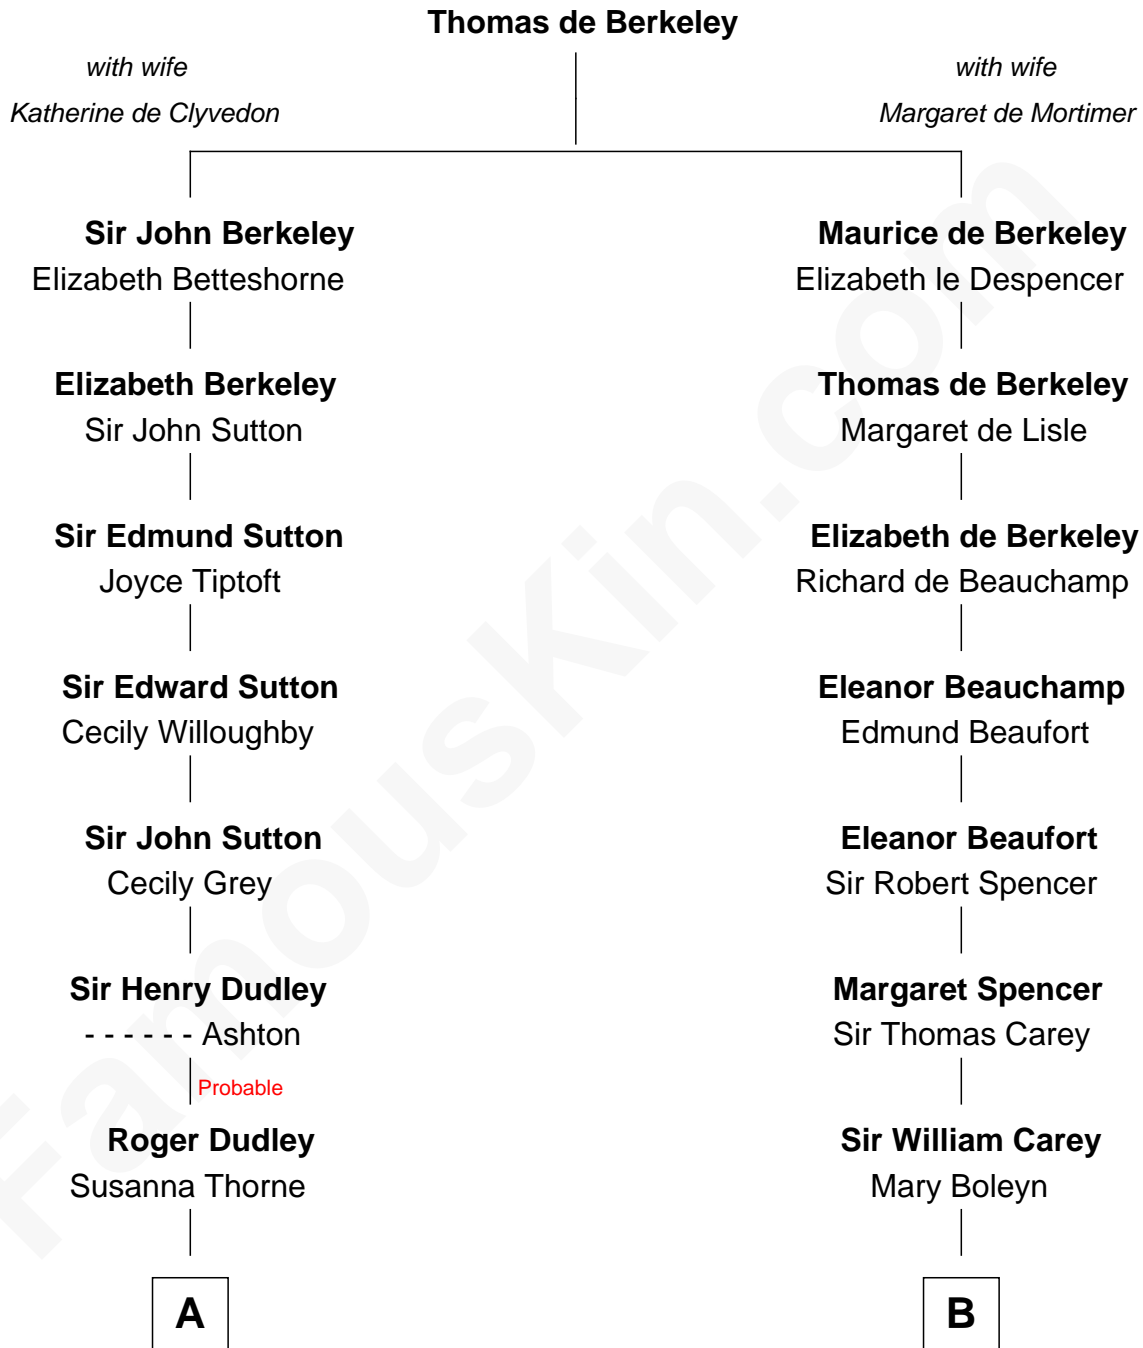

FamousKin.com

Relationship Chart of

John Cena

Movie Actor and WWE Pro Wrestler

18th cousin 2 times removed of

Edith (Bolling) Wilson

First Lady of President Woodrow Wilson

C

Charles Nichols
Julia Ellen Skelton

Natalie Nichols
Ulysses John Lupien

Carol Frances Lupien
John Joseph Cena

John Cena
Actor and Pro Wrestler

D

William Holcombe Bolling
Sarah Spiers White

Edith (Bolling) Wilson
First Lady of Woodrow Wilson