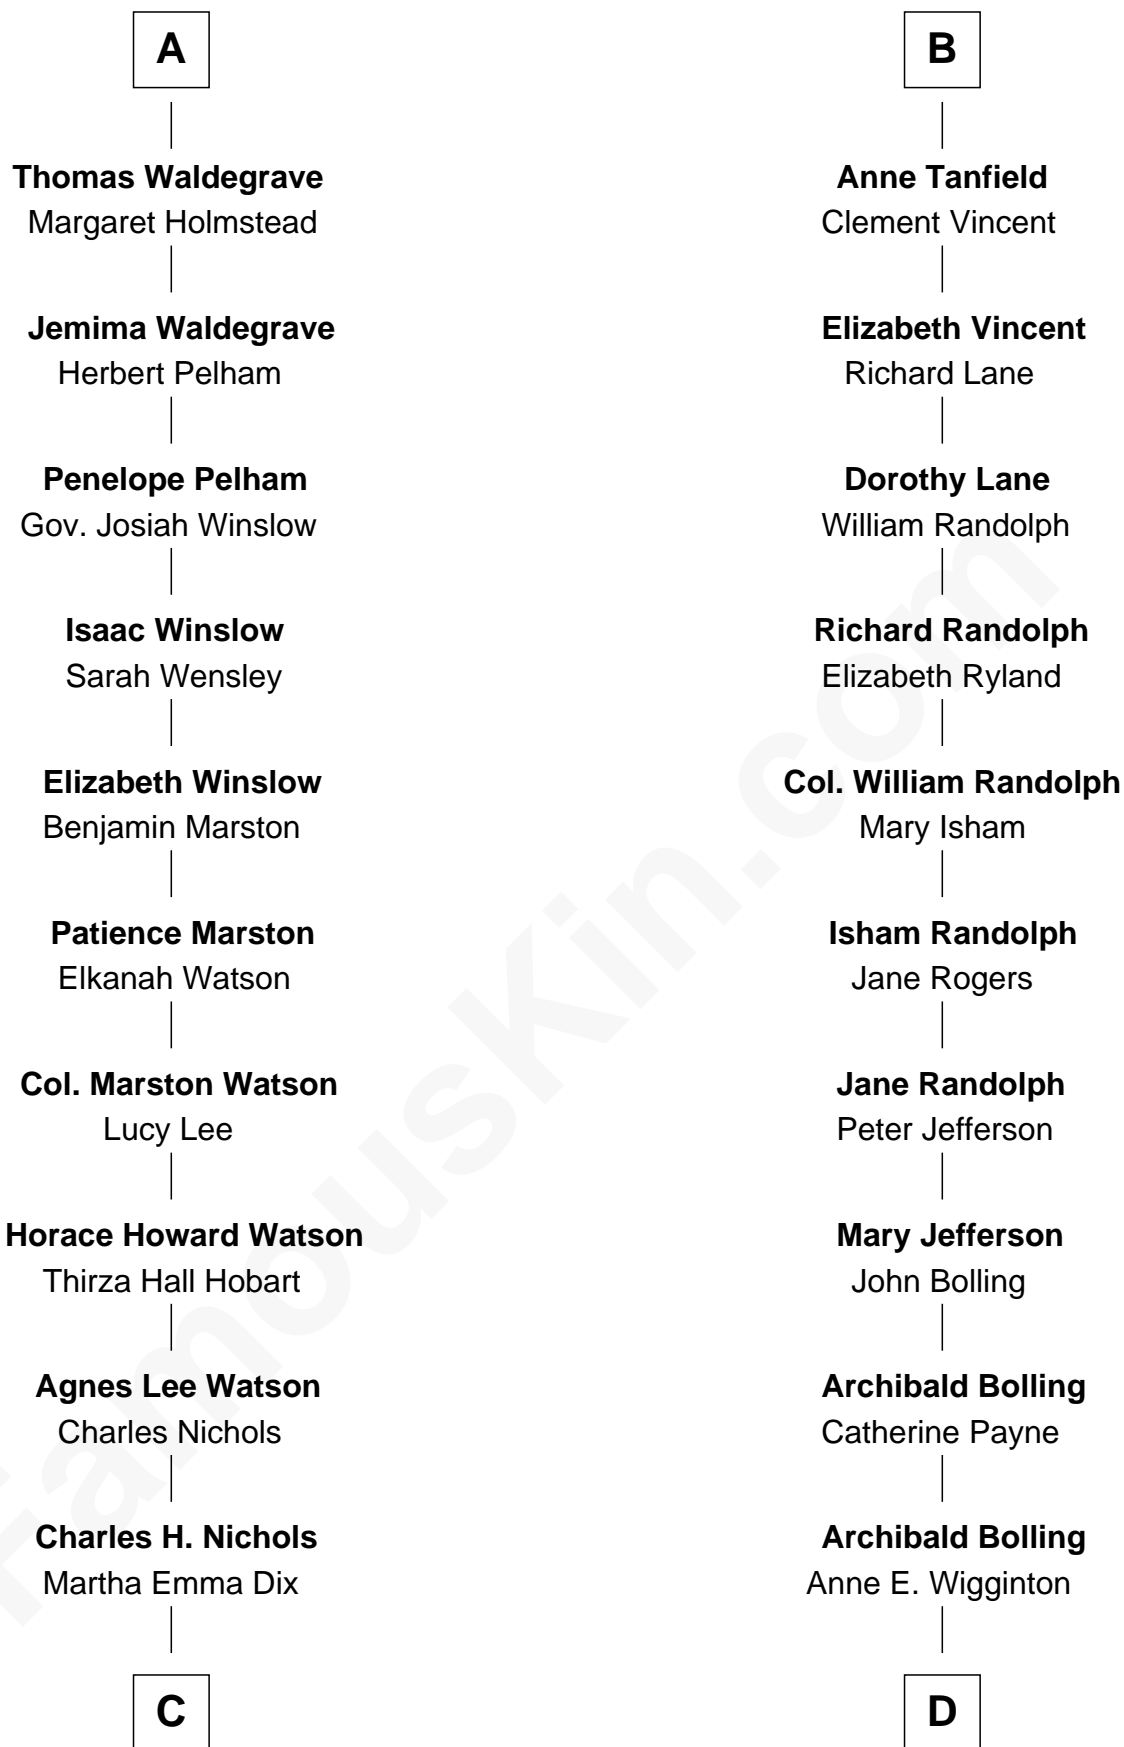

FamousKin.com

Relationship Chart of

John Cena

Movie Actor and WWE Pro Wrestler

18th cousin 2 times removed of

Edith (Bolling) Wilson

First Lady of President Woodrow Wilson

Sir John Howard

Alice de Bois

C

Charles Nichols
Julia Ellen Skelton

Natalie Nichols
Ulysses John Lupien

Carol Frances Lupien
John Joseph Cena

John Cena
Actor and Pro Wrestler

D

William Holcombe Bolling
Sarah Spiers White