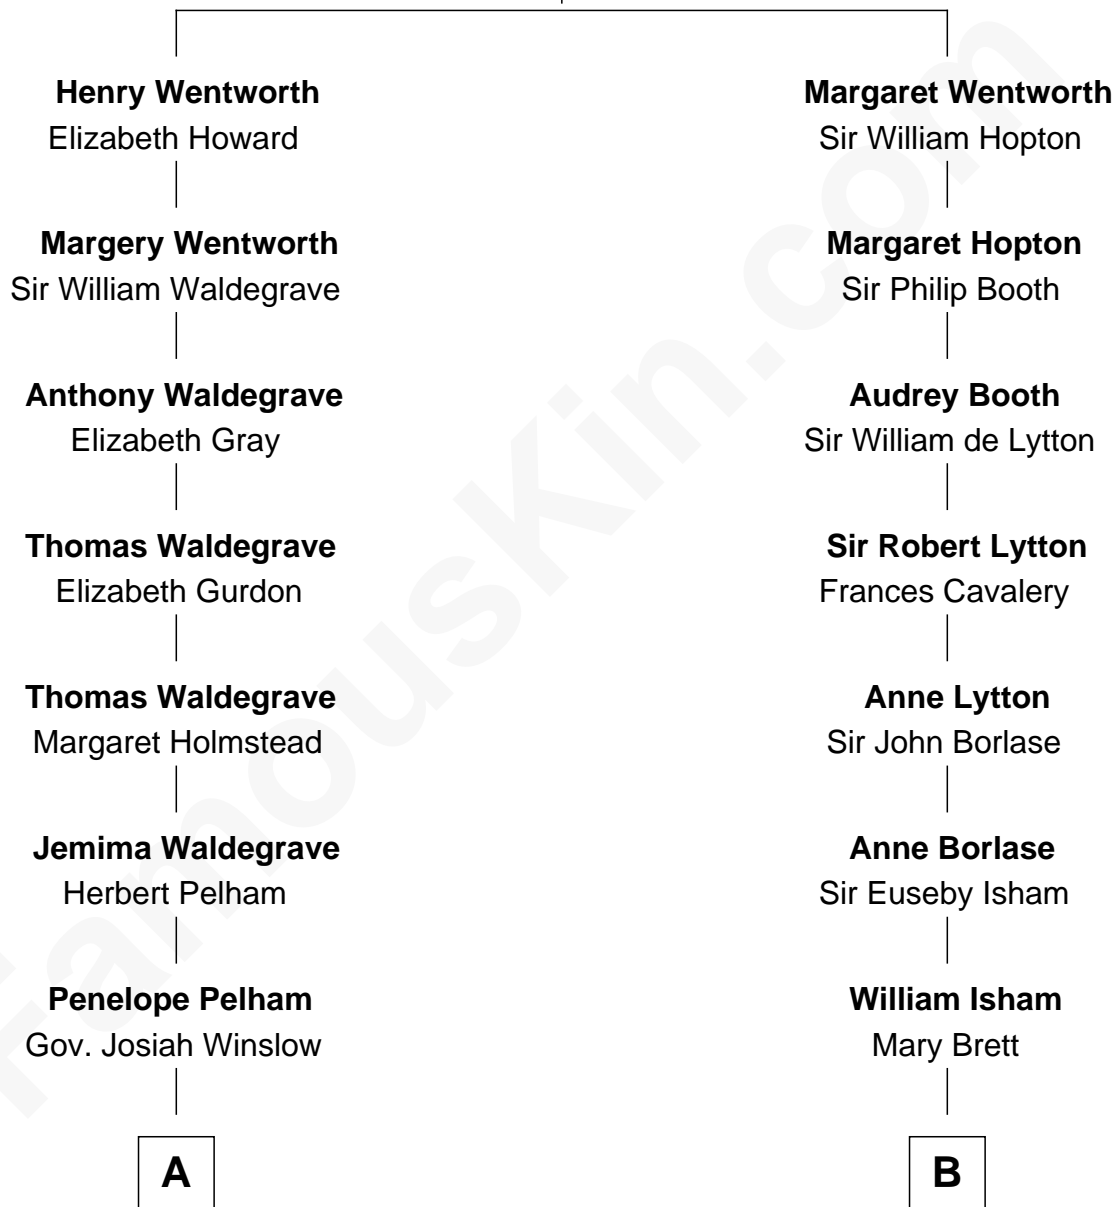

## Relationship Chart of

### John Cena

Movie Actor and WWE Pro Wrestler

15th cousin 2 times removed of

### Edith (Bolling) Wilson

First Lady of President Woodrow Wilson

**Sir Roger Wentworth**

Margery Despencer

John Cena photo by [Edward Joseph Hersom II](#)