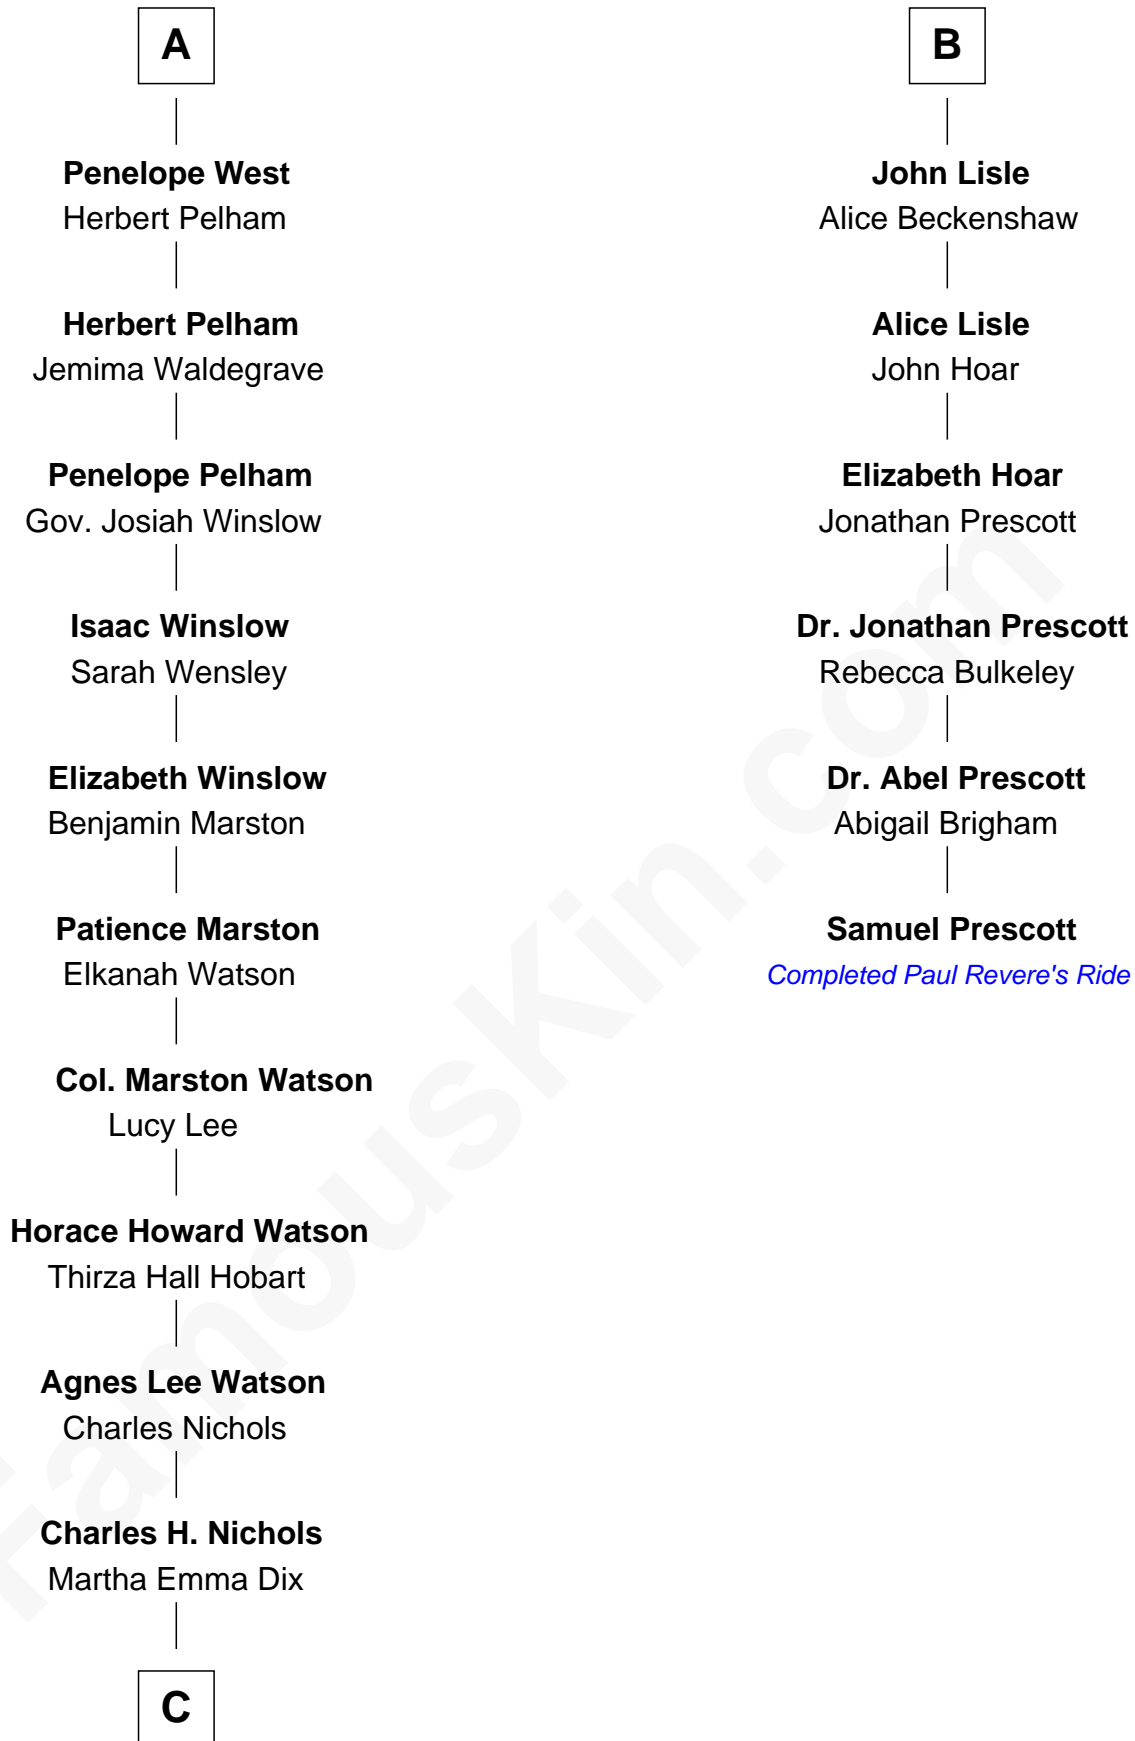

FamousKin.com

Relationship Chart of

John Cena

Movie Actor and WWE Pro Wrestler

12th cousin 8 times removed of

Samuel Prescott

Completed Paul Revere's Midnight Ride

C