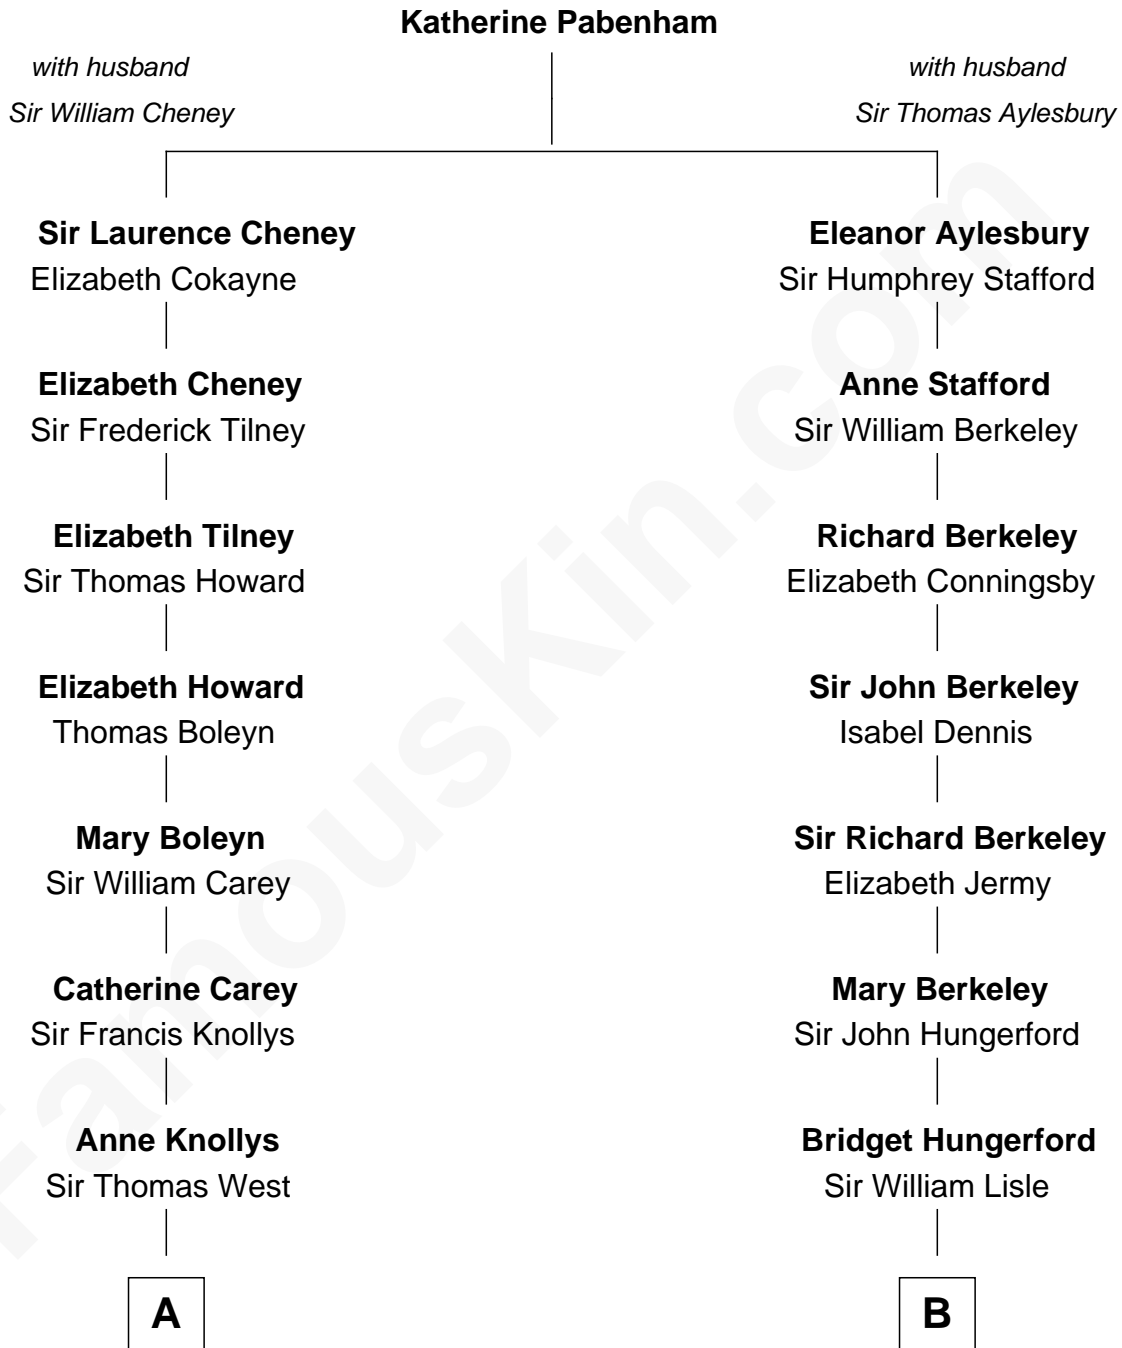

FamousKin.com

Relationship Chart of

John Cena

Movie Actor and WWE Pro Wrestler

12th cousin 8 times removed of

Samuel Prescott

Completed Paul Revere's Midnight Ride

C

Charles Nichols
Julia Ellen Skelton

Natalie Nichols
Ulysses John Lupien

Carol Frances Lupien
John Joseph Cena

John Cena
Actor and Pro Wrestler

FamousKin.com