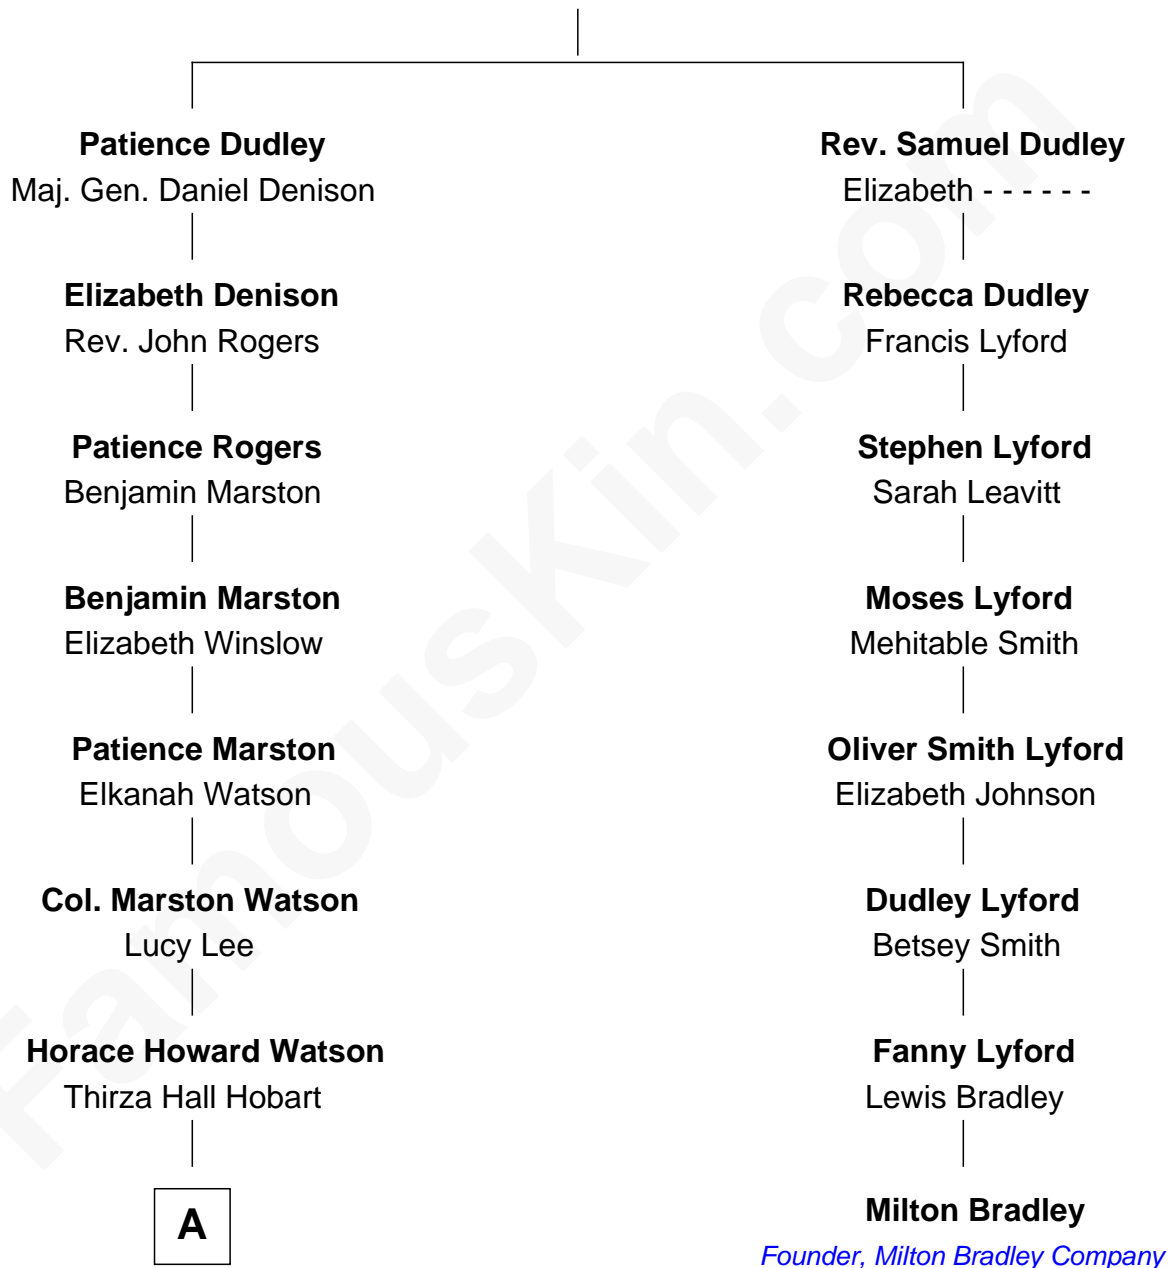

FamousKin.com

Relationship Chart of

John Cena

Movie Actor and WWE Pro Wrestler

7th cousin 5 times removed of

Milton Bradley

Founder, Milton Bradley Company

Gov. Thomas Dudley

Dorothy York

A

—
Agnes Lee Watson

Charles Nichols

—
Charles H. Nichols

Martha Emma Dix

—
Charles Nichols

Julia Ellen Skelton