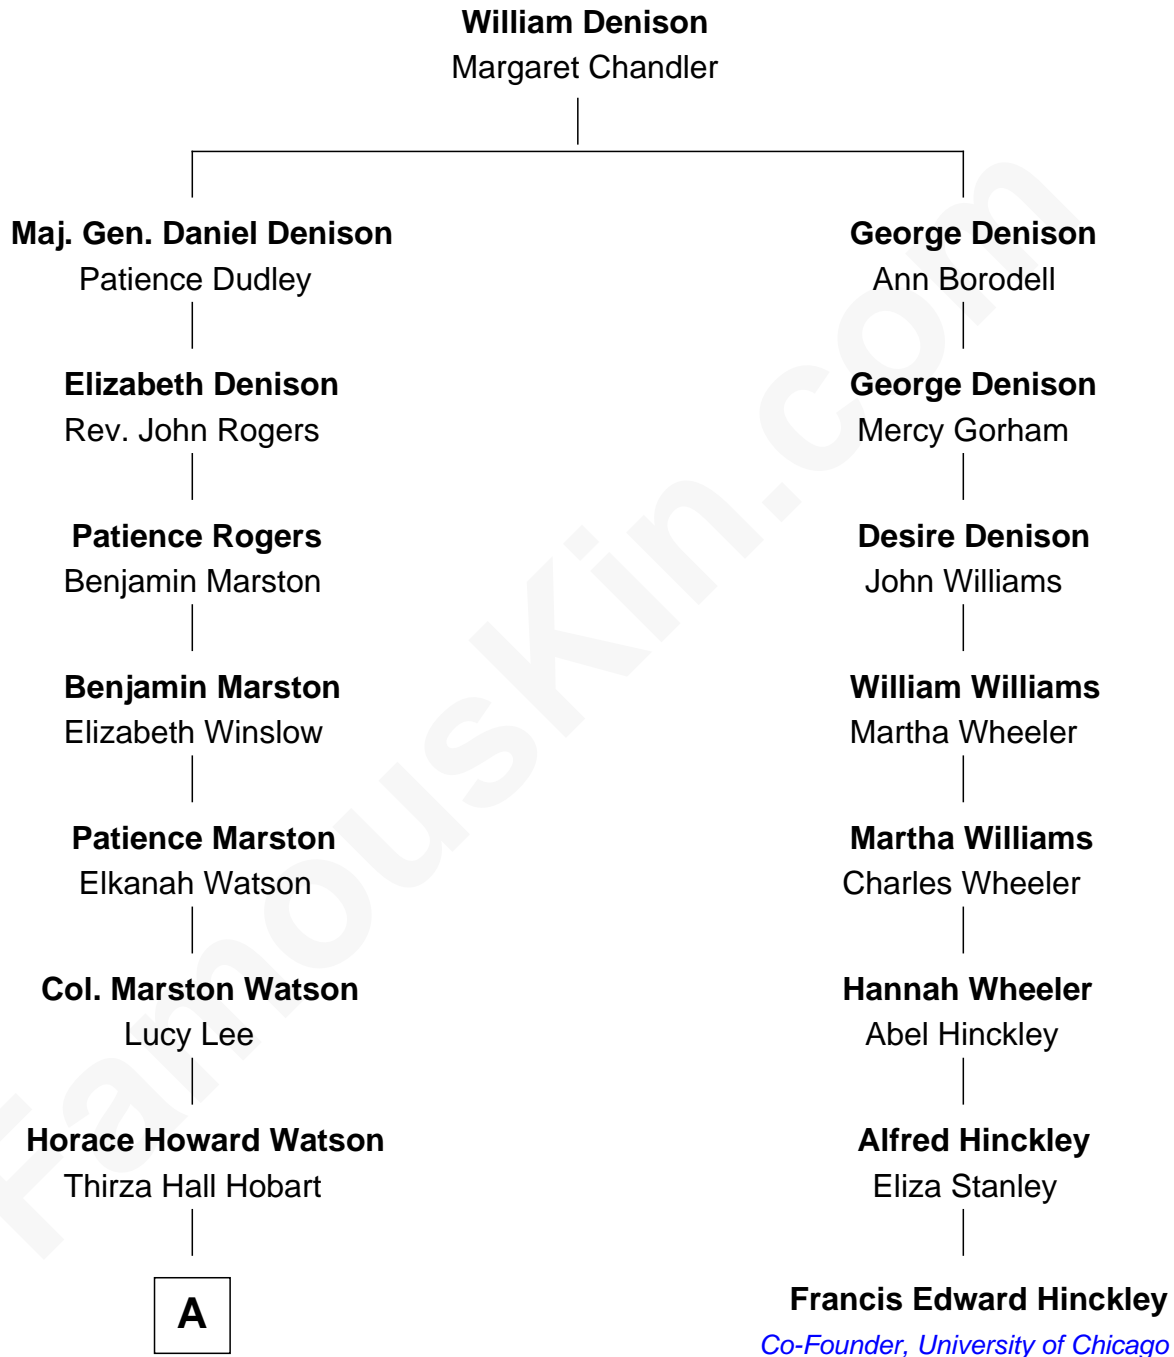

## Relationship Chart of

### John Cena

Movie Actor and WWE Pro Wrestler

7th cousin 5 times removed of

**Francis Edward Hinckley**

Co-Founder, University of Chicago

University of Chicago

**A**

—  
**Agnes Lee Watson**

Charles Nichols

—  
**Charles H. Nichols**

Martha Emma Dix

—  
**Charles Nichols**

Julia Ellen Skelton

—  
**Natalie Nichols**

Ulysses John Lupien

—  
**Carol Frances Lupien**