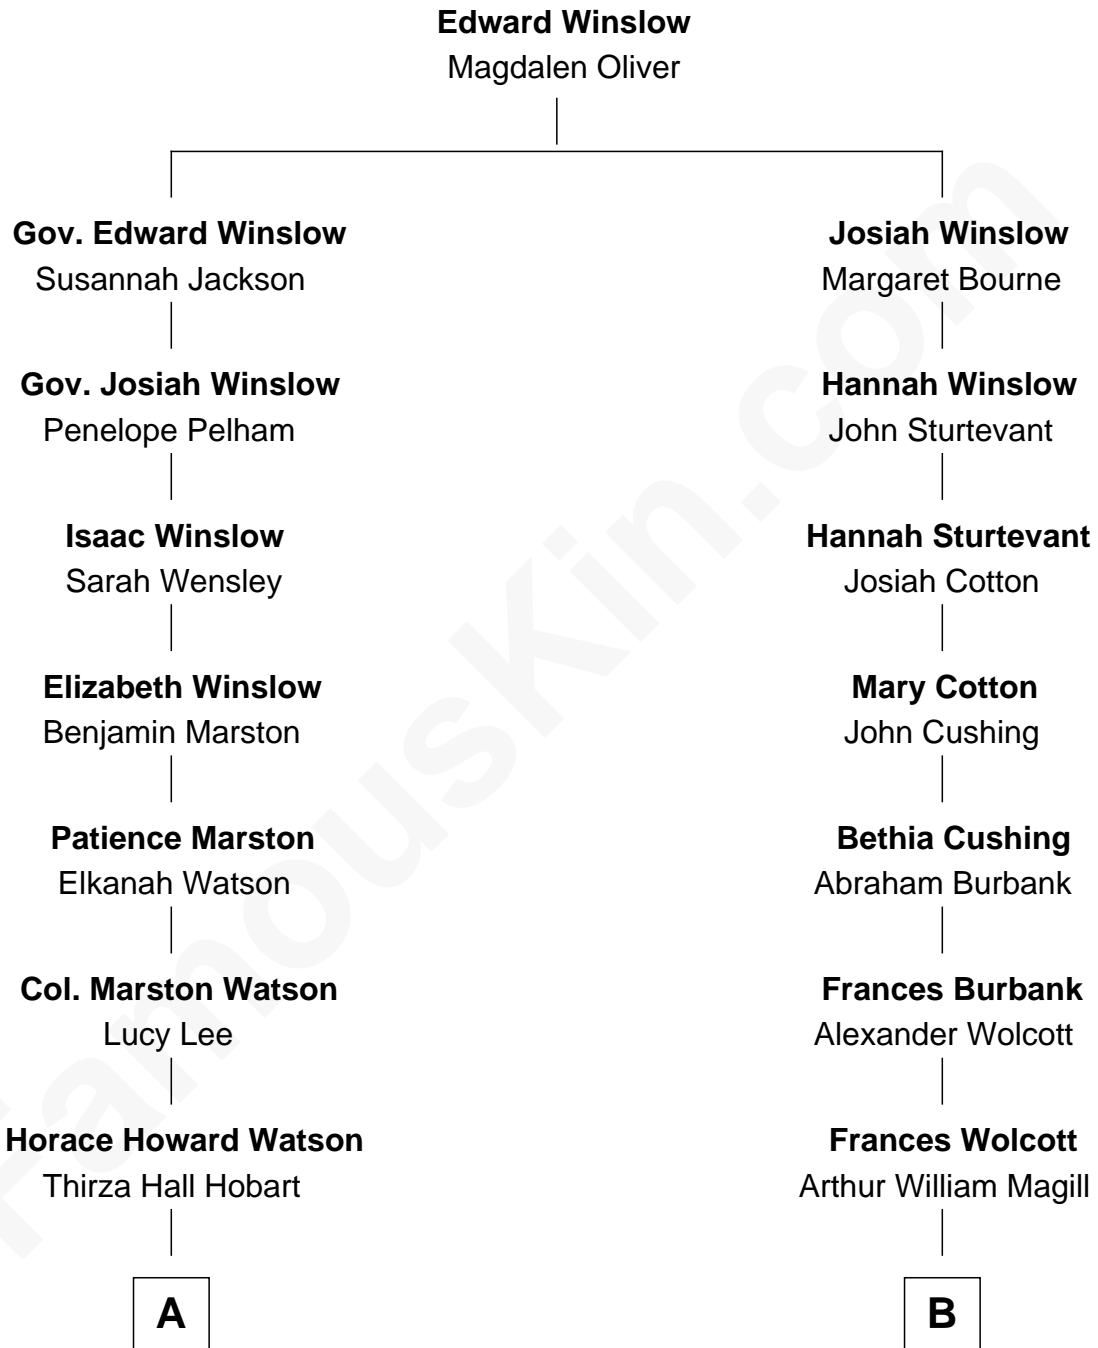

FamousKin.com

Relationship Chart of

John Cena

Movie Actor and WWE Pro Wrestler

9th cousin 3 times removed of

Juliette Gordon Low

Founder of the Girl Scouts

A

Agnes Lee Watson

Charles Nichols

Charles H. Nichols

Martha Emma Dix

Charles Nichols

Julia Ellen Skelton

Natalie Nichols

Ulysses John Lupien