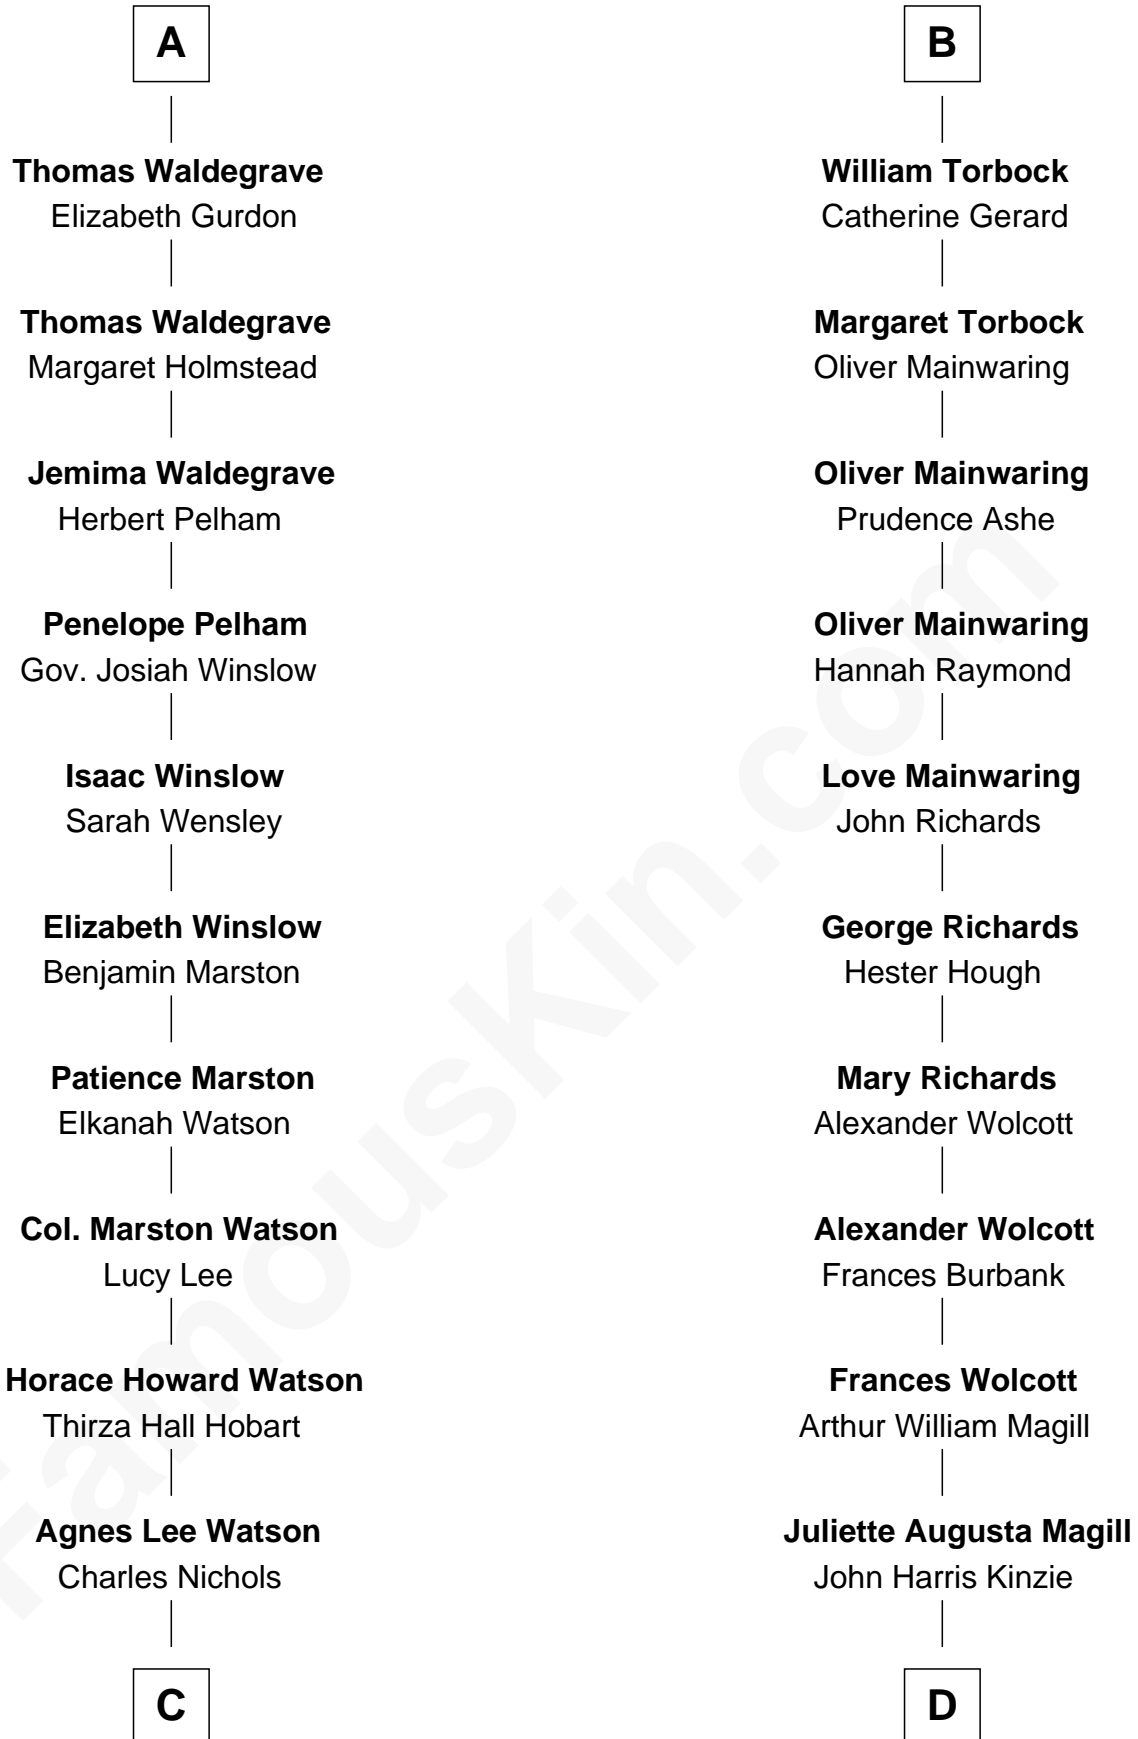

FamousKin.com

Relationship Chart of

John Cena

Movie Actor and WWE Pro Wrestler

18th cousin 3 times removed of

Juliette Gordon Low

Founder of the Girl Scouts

Bartholomew de Badlesmere

Margaret de Clare

Margaret de Badlesmere

Sir John de Tibetot

Sir Robert de Tibetot

Margaret Deincourt

Elizabeth de Tibetot

Sir Philip le Despencer

Margery Despencer

Sir Roger Wentworth

Henry Wentworth

Elizabeth Howard

Margery Wentworth

Sir William Waldegrave

Anthony Waldegrave

Elizabeth Gray

A

Sir John Stanley

Elizabeth Weever

Margery Stanley

Sir William Torbock

Thomas Torbock

Elizabeth Moore

B

C