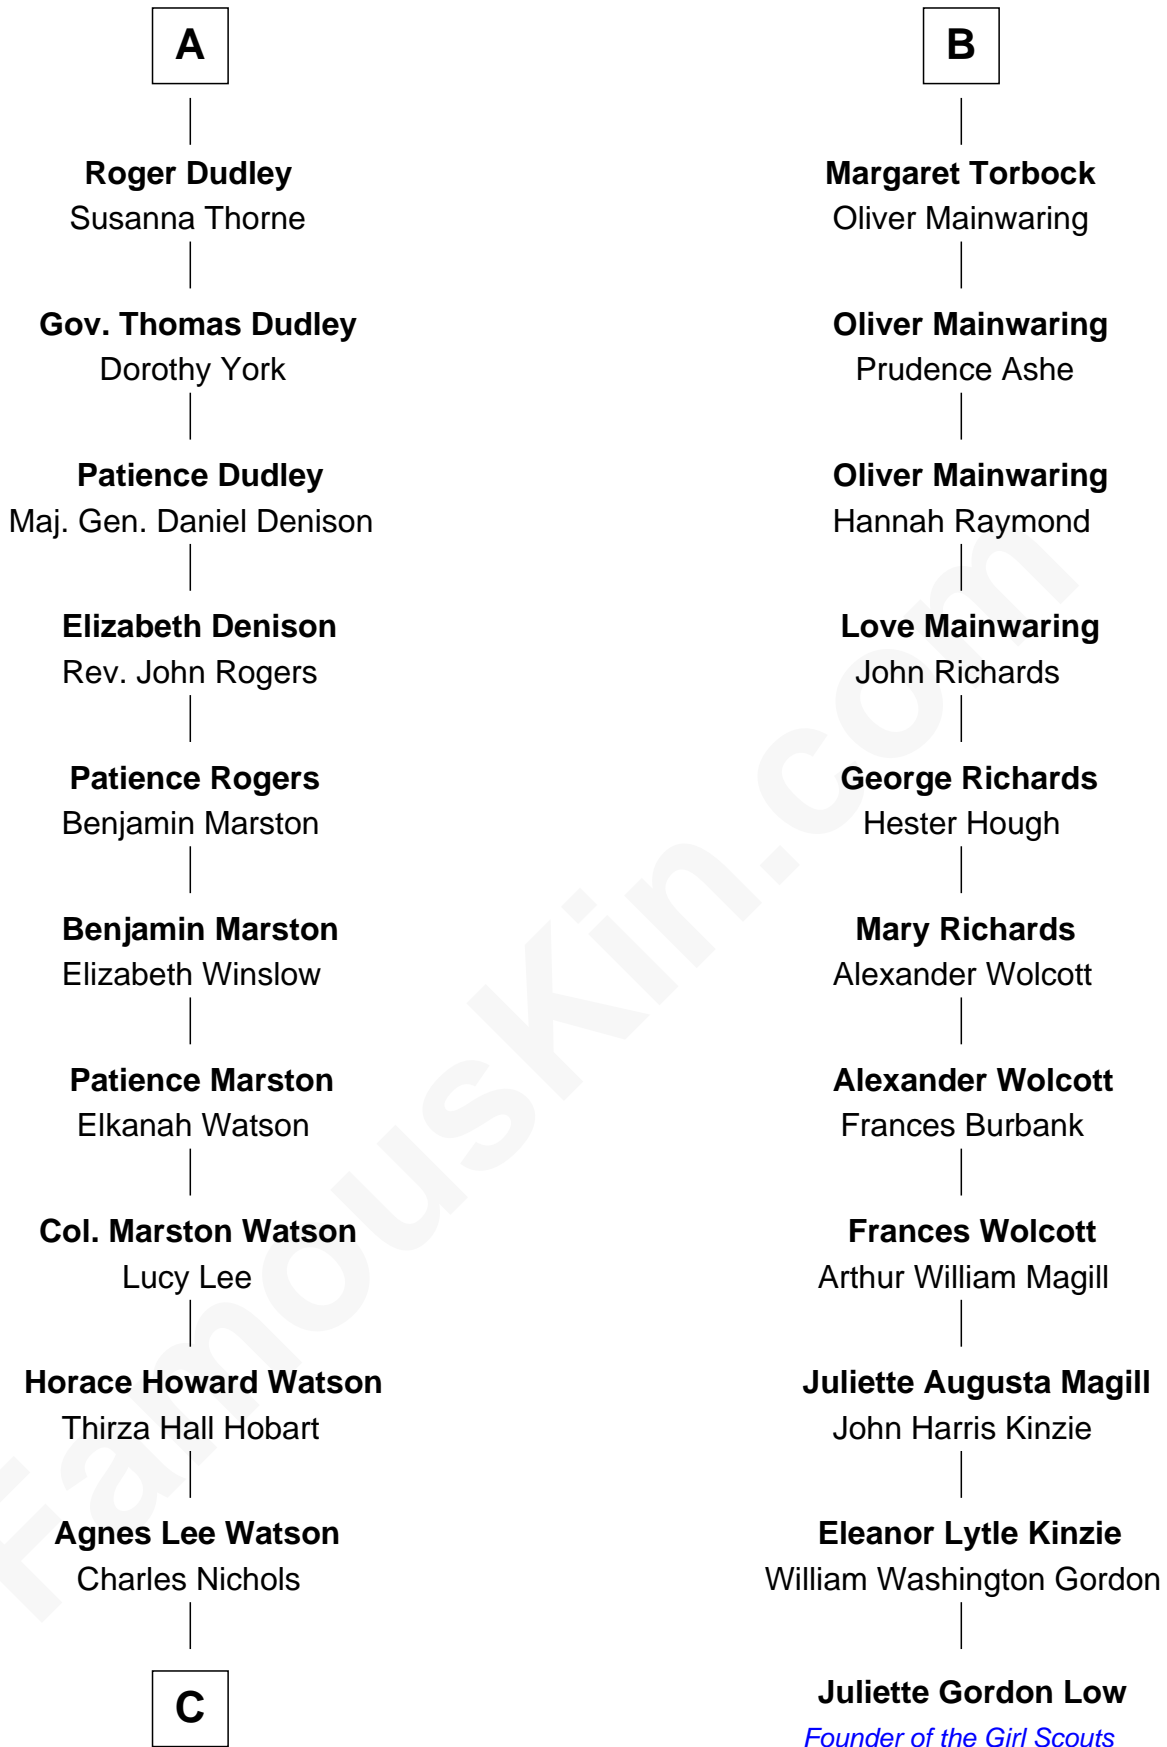

FamousKin.com

Relationship Chart of

John Cena

Movie Actor and WWE Pro Wrestler

17th cousin 4 times removed of

Juliette Gordon Low
 Founder of the Girl Scouts

C

—
Charles H. Nichols

Martha Emma Dix

—
Charles Nichols

Julia Ellen Skelton

—
Natalie Nichols

Ulysses John Lupien

—
Carol Frances Lupien

John Joseph Cena

—
John Cena