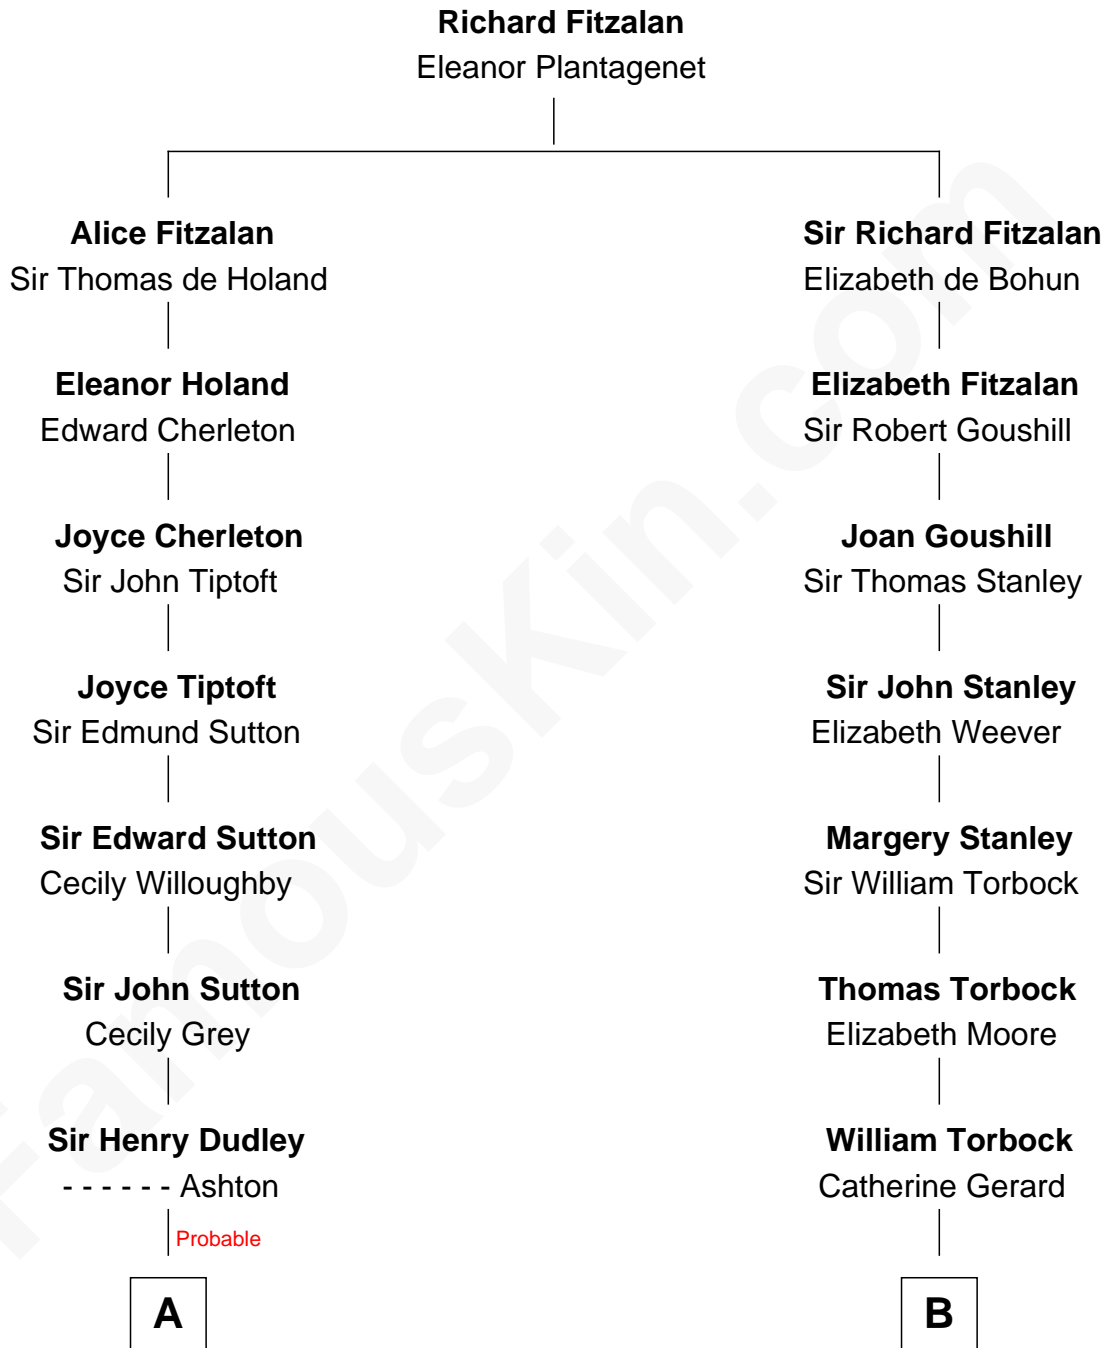

FamousKin.com

Relationship Chart of

John Cena

Movie Actor and WWE Pro Wrestler

17th cousin 4 times removed of

Juliette Gordon Low
 Founder of the Girl Scouts

C

—
Charles H. Nichols