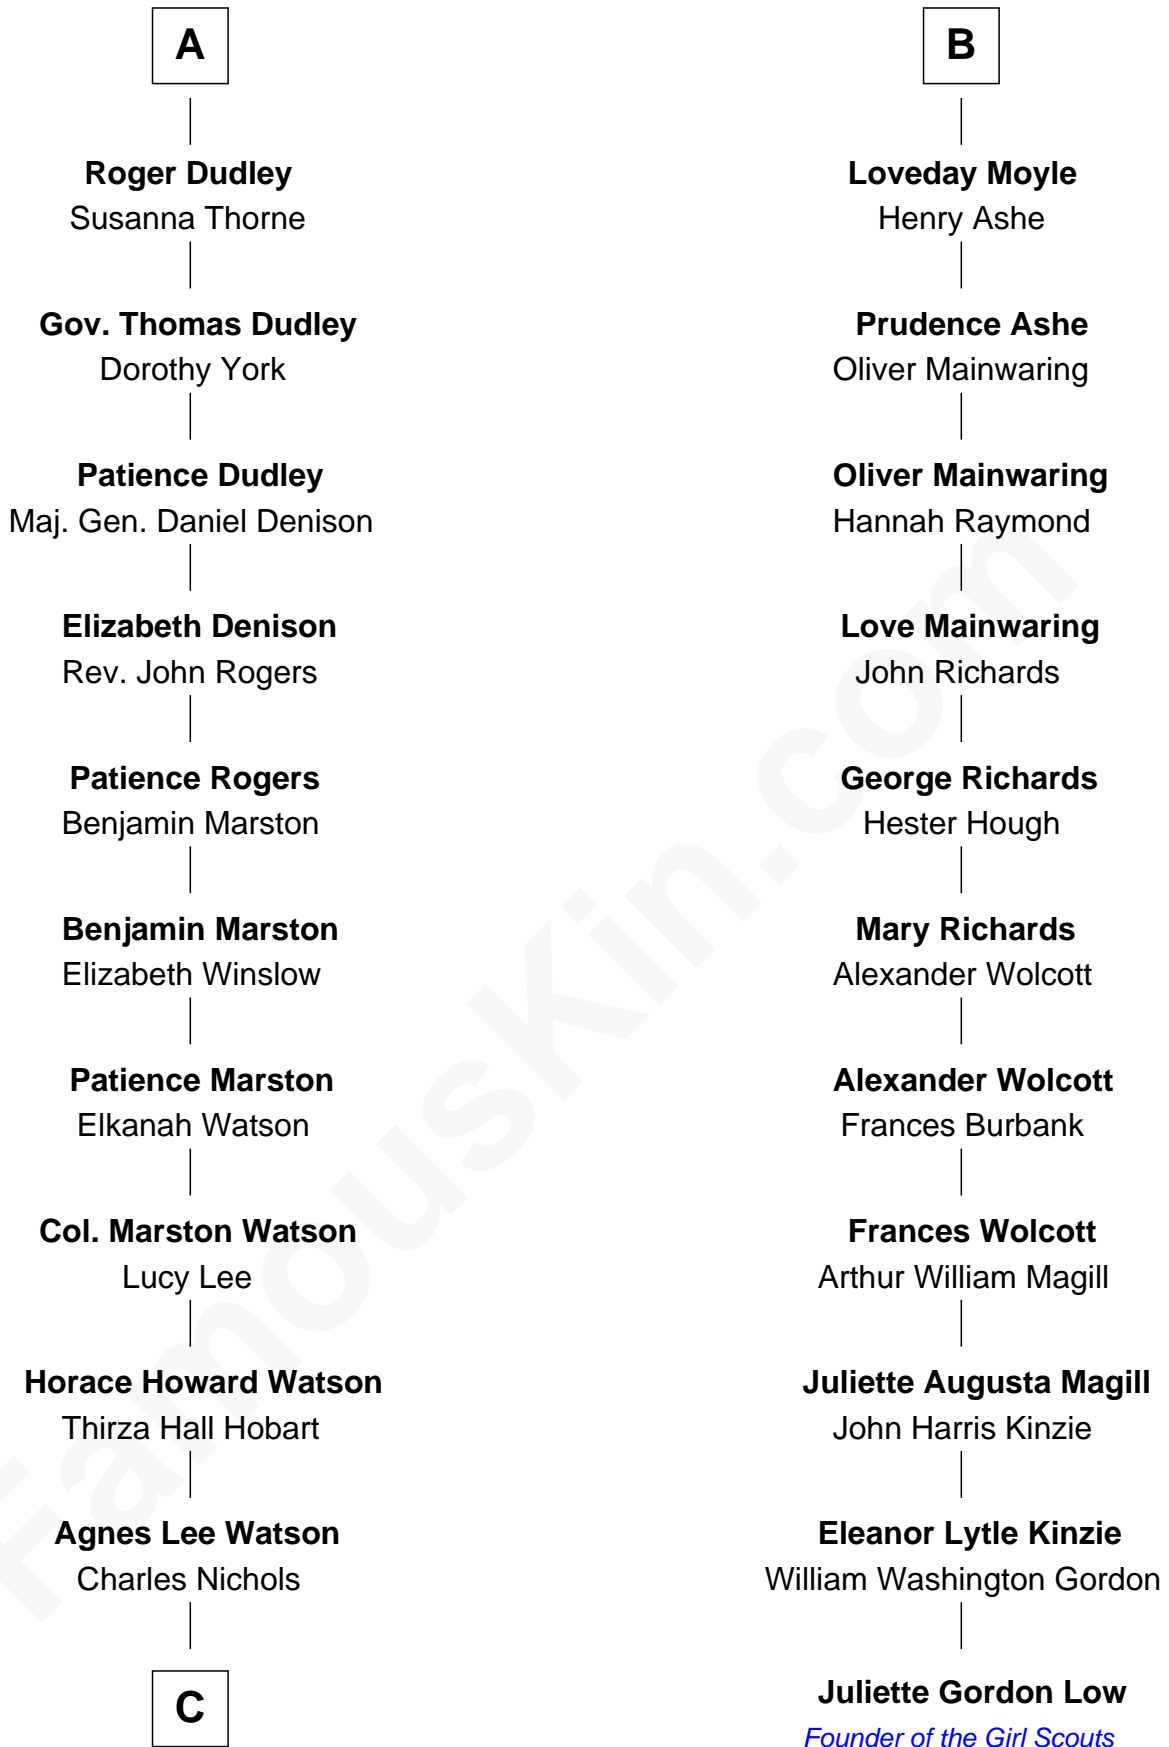

FamousKin.com

Relationship Chart of

John Cena

Movie Actor and WWE Pro Wrestler

17th cousin 4 times removed of

Juliette Gordon Low

Founder of the Girl Scouts

C

—
Charles H. Nichols

Martha Emma Dix

—
Charles Nichols

Julia Ellen Skelton

—
Natalie Nichols

Ulysses John Lupien

—
Carol Frances Lupien

John Joseph Cena