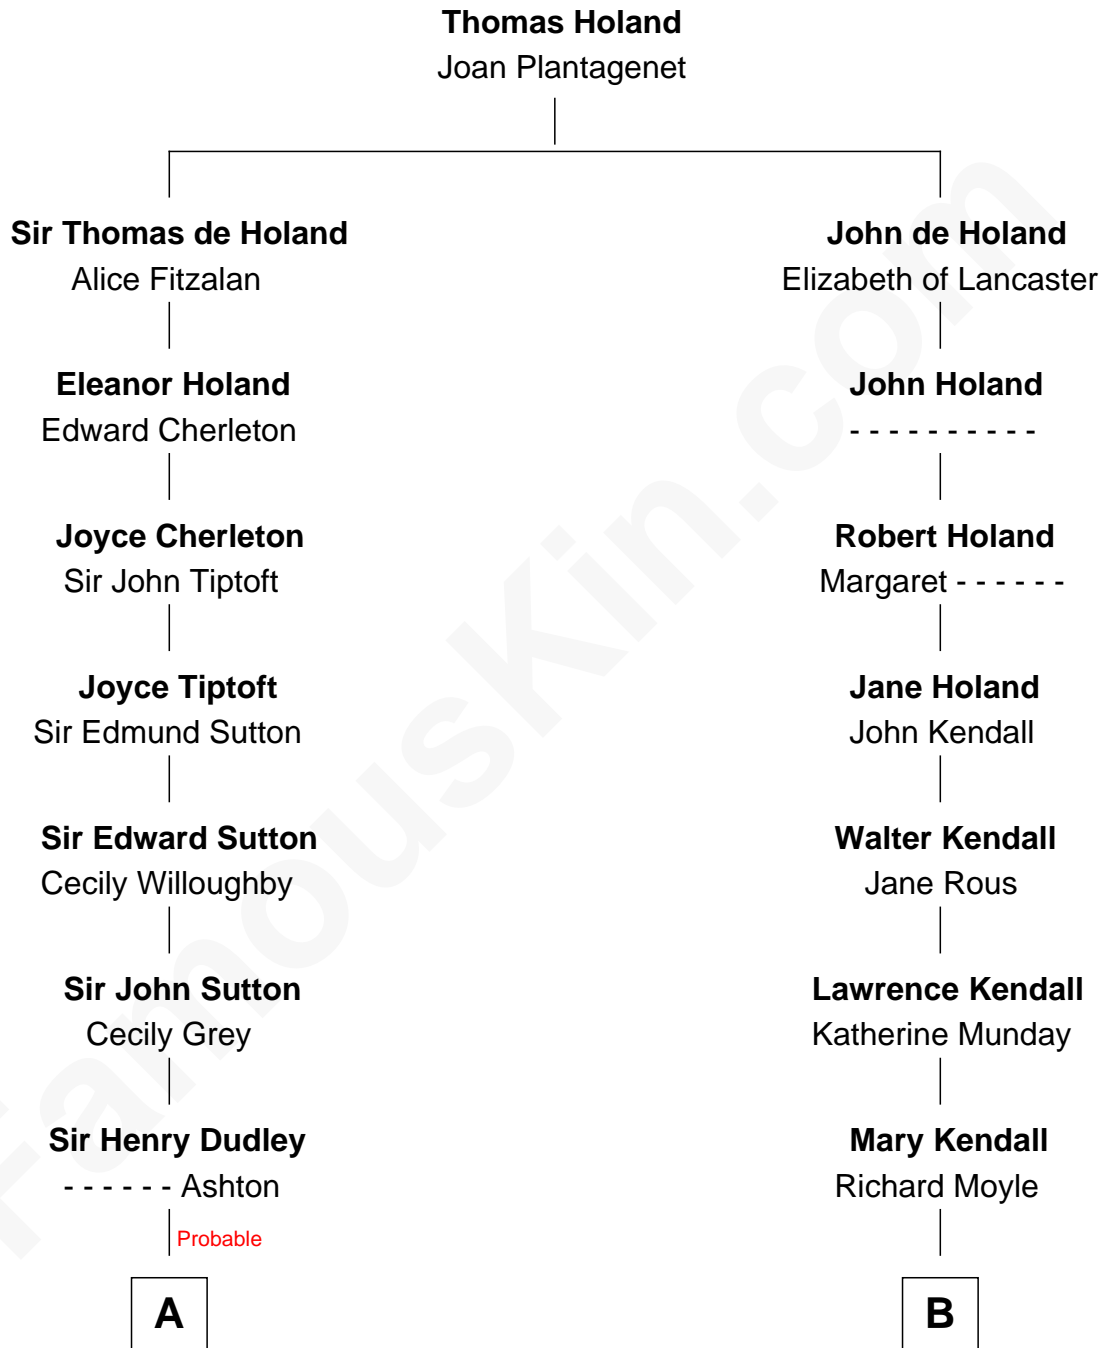

FamousKin.com

Relationship Chart of

John Cena

Movie Actor and WWE Pro Wrestler

17th cousin 4 times removed of

Juliette Gordon Low

Founder of the Girl Scouts

C