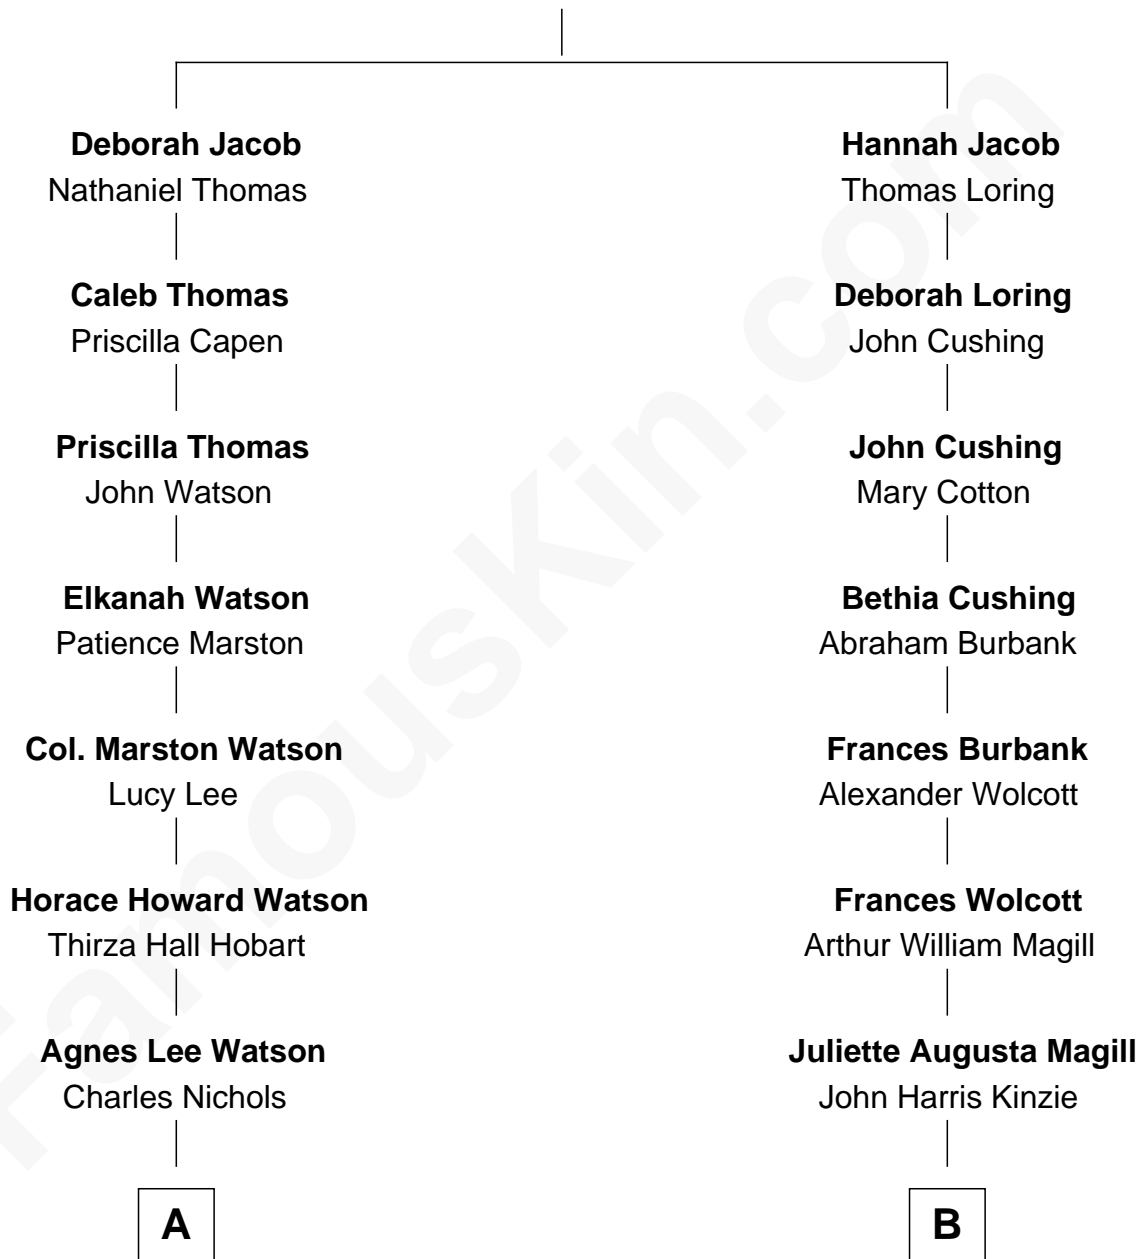

FamousKin.com

Relationship Chart of

John Cena

Movie Actor and WWE Pro Wrestler

8th cousin 3 times removed of

Juliette Gordon Low

Founder of the Girl Scouts

Nicholas Jacob

Mary Gilman

A

Charles H. Nichols

Martha Emma Dix

Charles Nichols

Julia Ellen Skelton

Natalie Nichols

Ulysses John Lupien