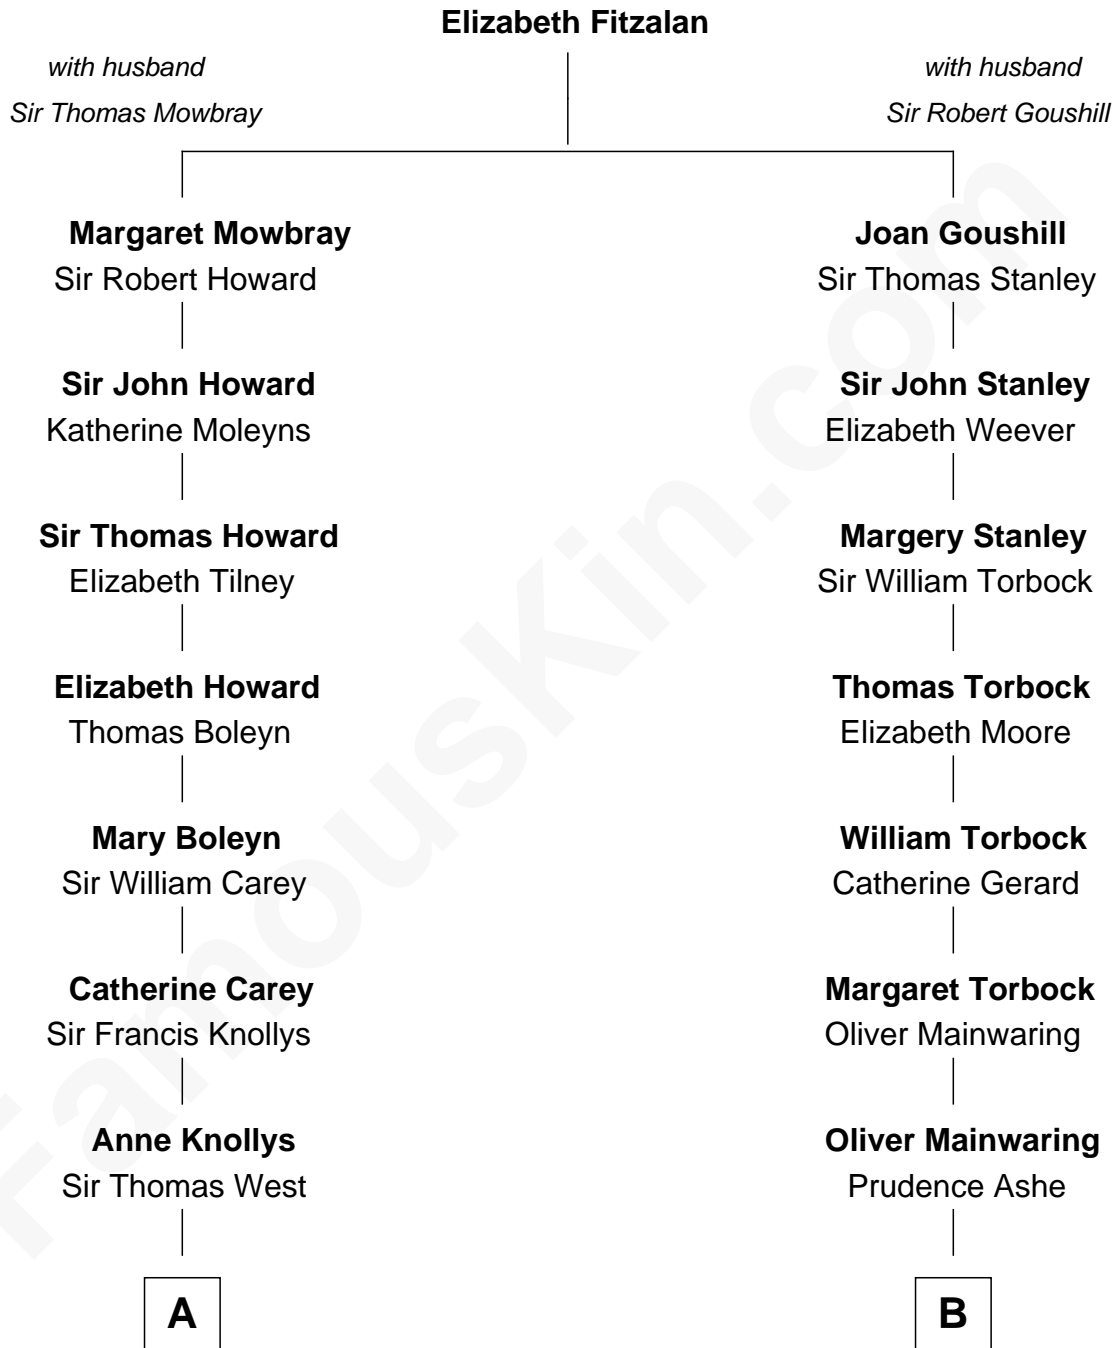

FamousKin.com

Relationship Chart of

John Cena

Movie Actor and WWE Pro Wrestler

15th cousin 5 times removed of

Juliette Gordon Low

Founder of the Girl Scouts

C