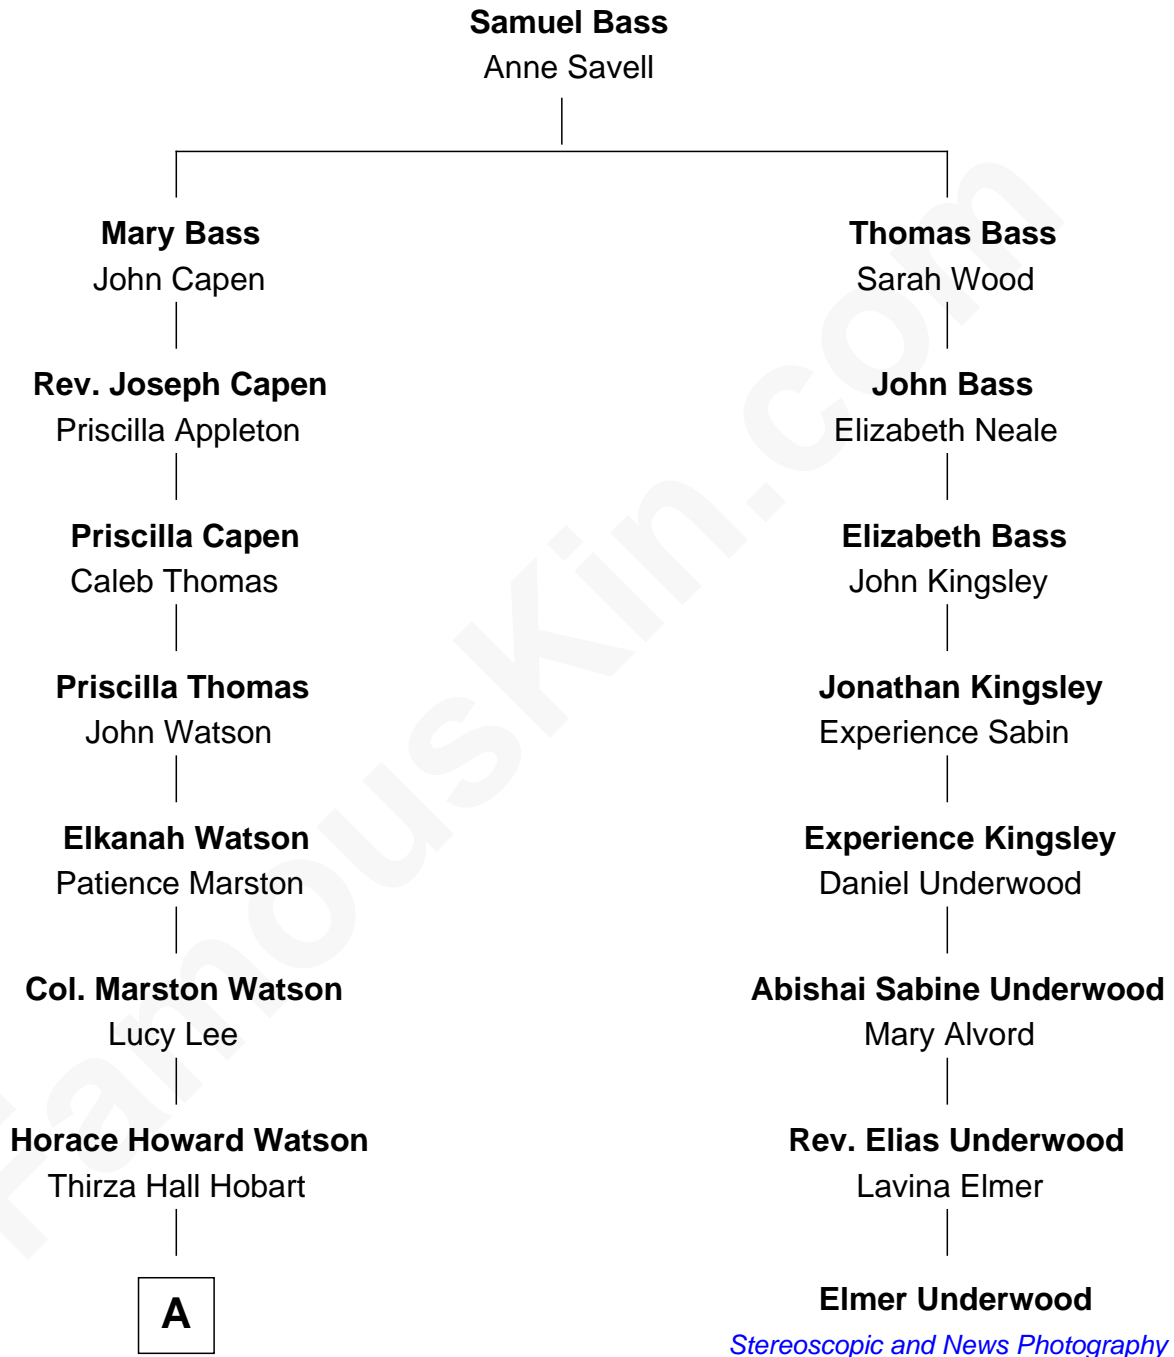

FamousKin.com

Relationship Chart of

John Cena

Movie Actor and WWE Pro Wrestler

7th cousin 5 times removed of

Elmer Underwood

Pioneers, Stereoscopic and News Photography

A

—
Agnes Lee Watson

Charles Nichols

—
Charles H. Nichols

Martha Emma Dix

—
Charles Nichols

Julia Ellen Skelton

—
Natalie Nichols

Ulysses John Lupien