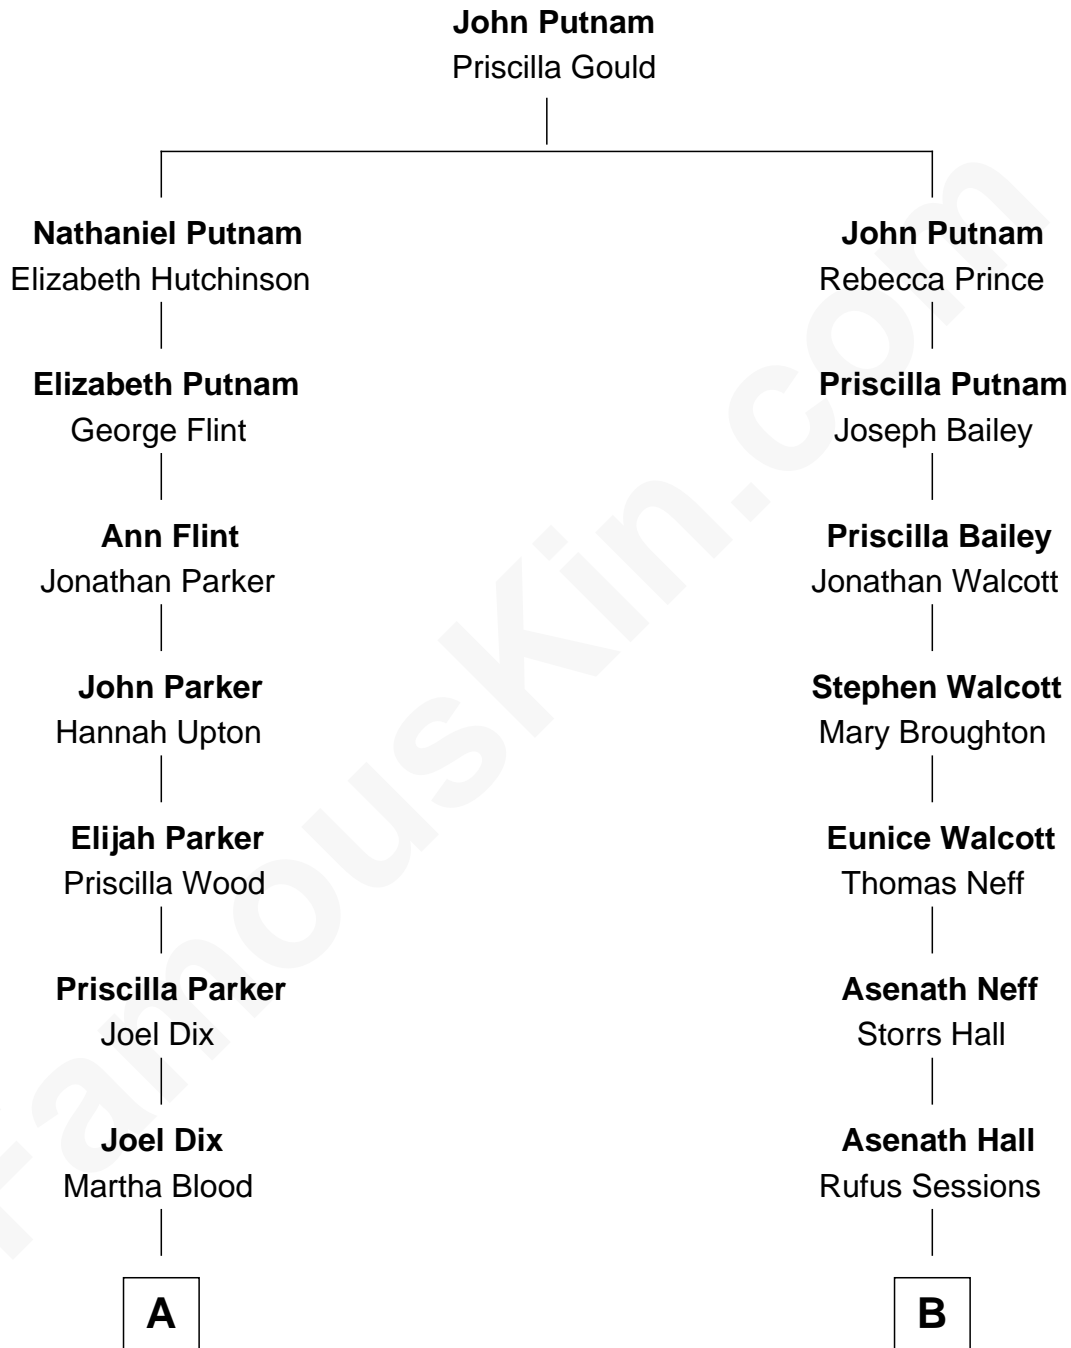

FamousKin.com

Relationship Chart of

John Cena

Movie Actor and WWE Pro Wrestler

11th cousin 1 time removed of

Vanessa Hudgens

TV, Movie and Stage Actress