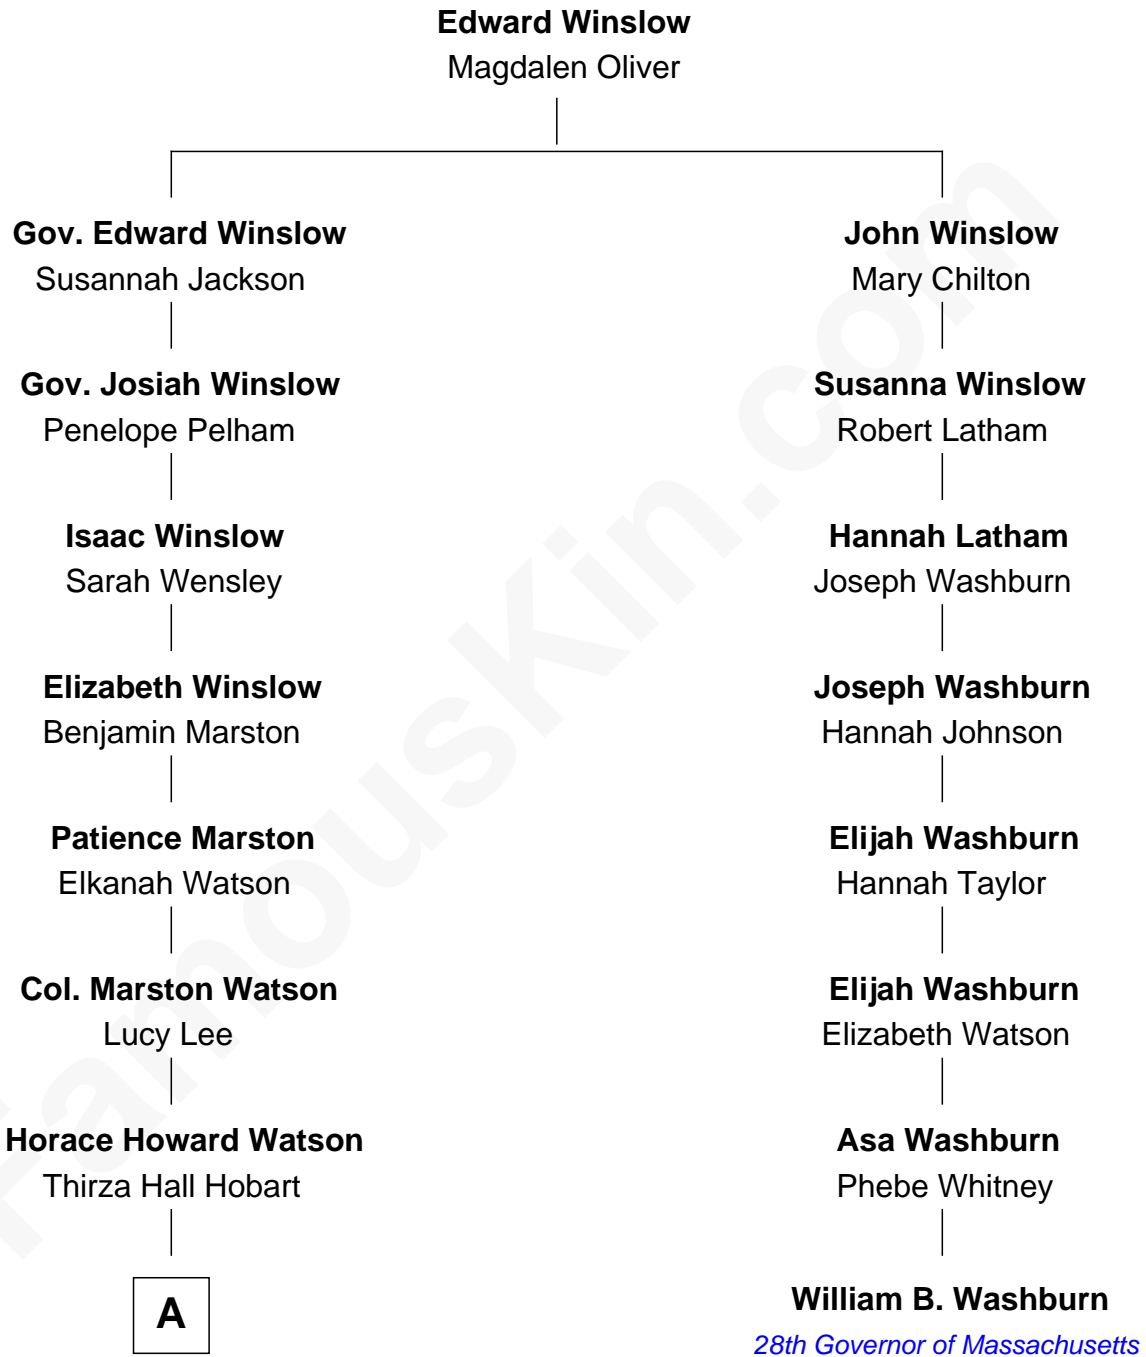

## Relationship Chart of

### John Cena

Movie Actor and WWE Pro Wrestler

7th cousin 5 times removed of

### William B. Washburn

28th Governor of Massachusetts

**A**

—  
**Agnes Lee Watson**

Charles Nichols

—  
**Charles H. Nichols**

Martha Emma Dix

—  
**Charles Nichols**