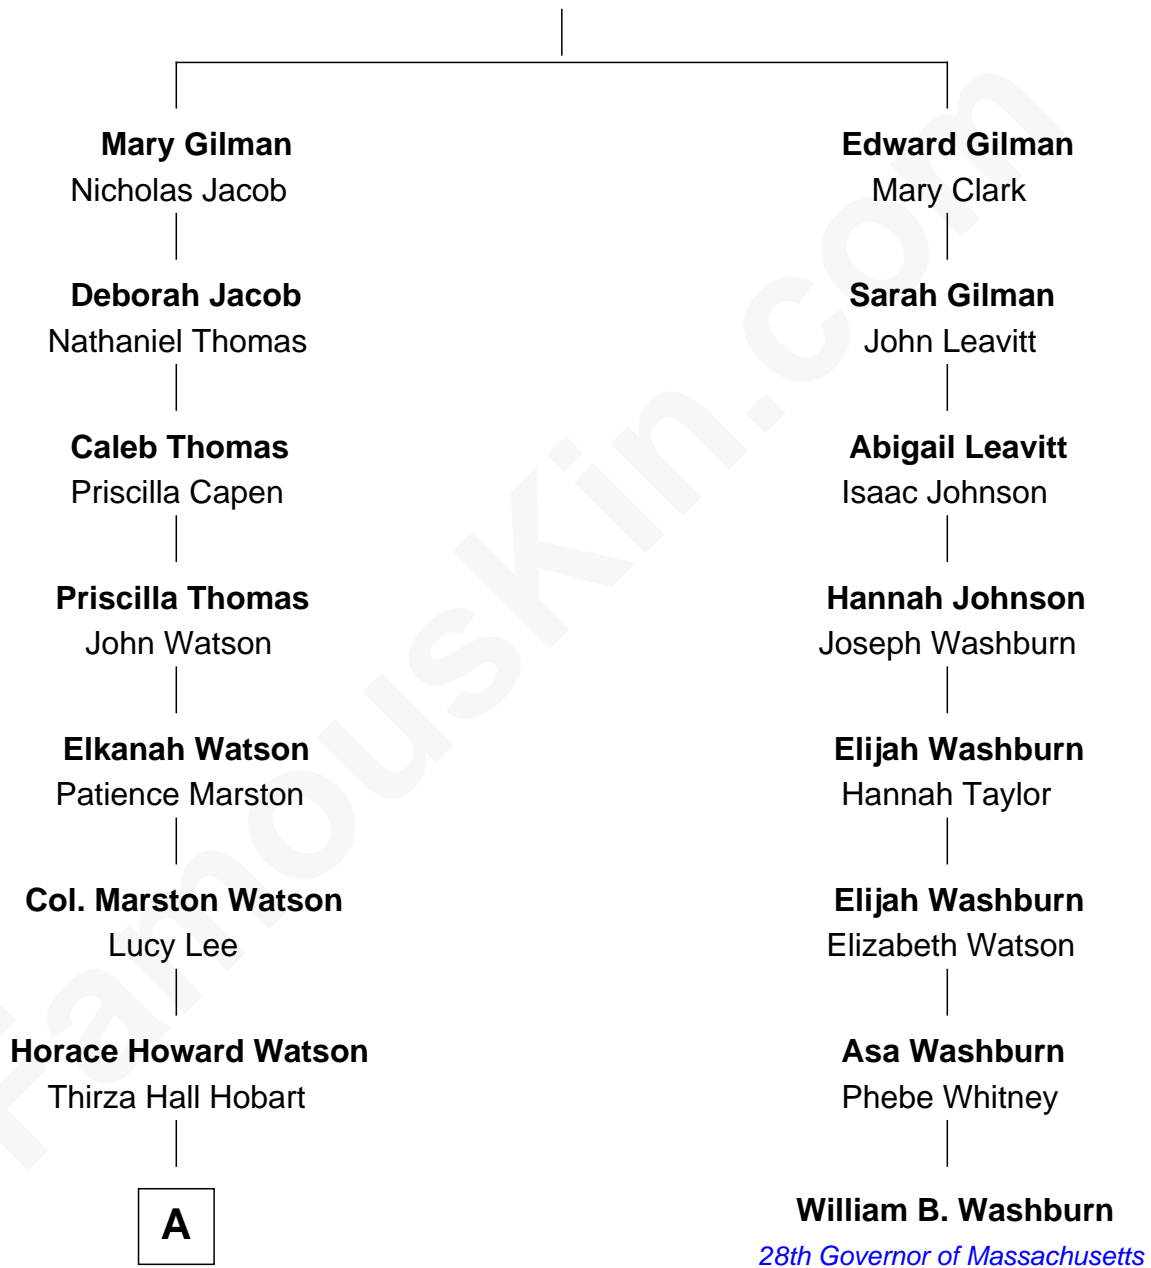

## Relationship Chart of

### John Cena

Movie Actor and WWE Pro Wrestler

7th cousin 5 times removed of

### William B. Washburn

28th Governor of Massachusetts

Edward Gilman

**A**

—  
**Agnes Lee Watson**

Charles Nichols

—  
**Charles H. Nichols**

Martha Emma Dix