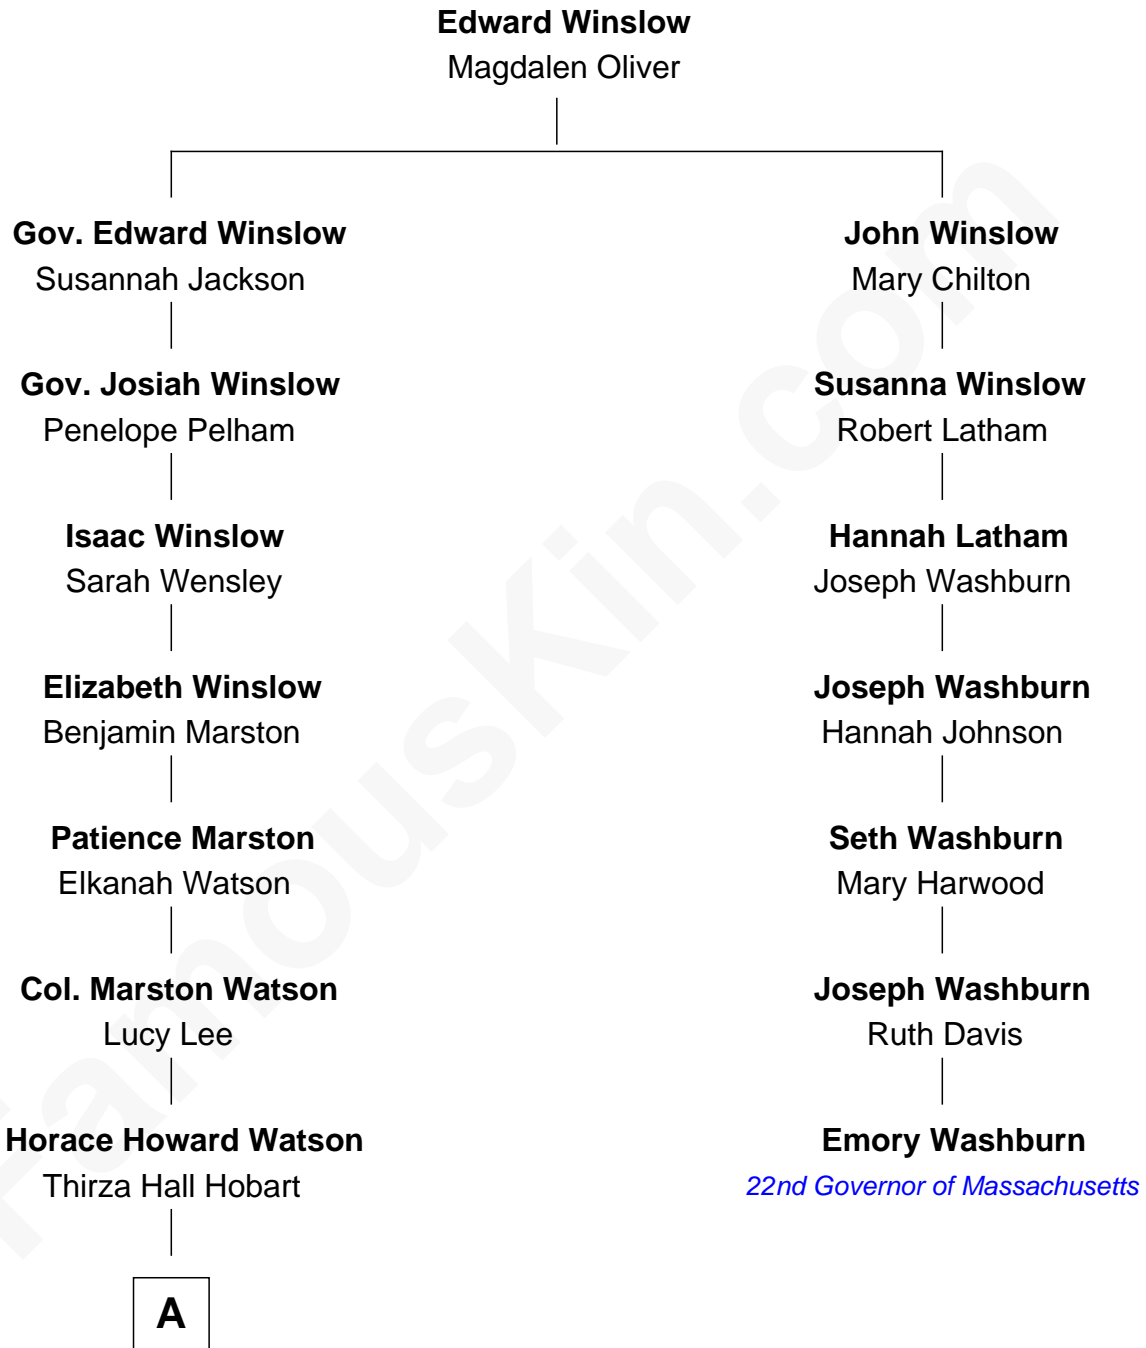

FamousKin.com

Relationship Chart of

John Cena

Movie Actor and WWE Pro Wrestler

6th cousin 6 times removed of

Emory Washburn

22nd Governor of Massachusetts

A

—
Agnes Lee Watson

Charles Nichols

—
Charles H. Nichols

Martha Emma Dix

—
Charles Nichols

Julia Ellen Skelton

—
Natalie Nichols

Ulysses John Lupien