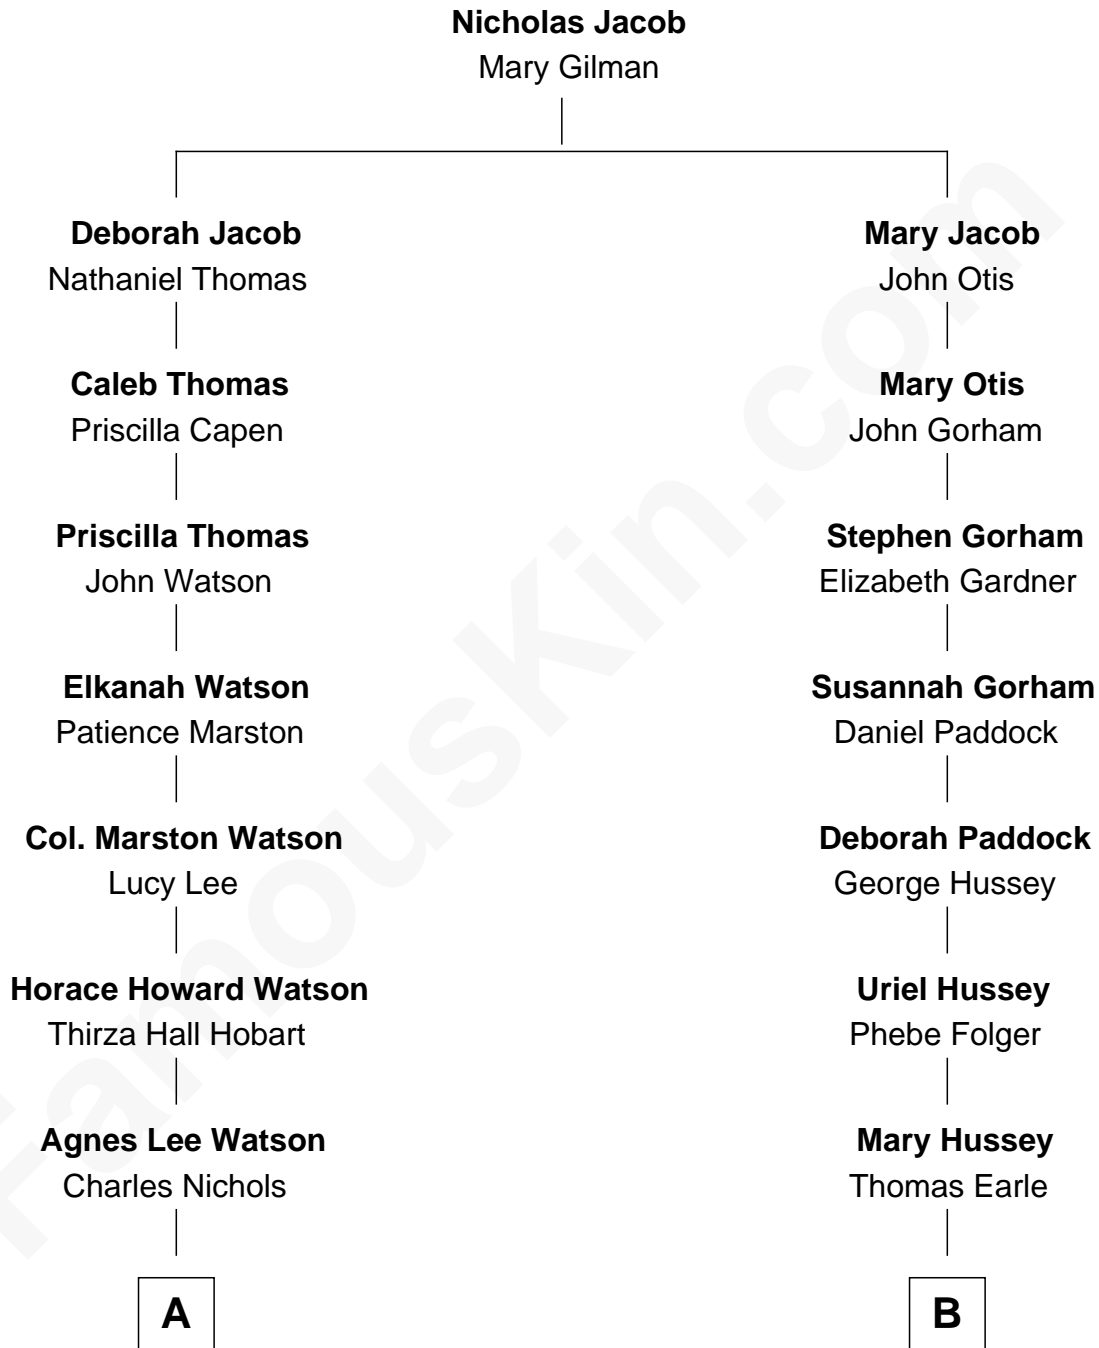

FamousKin.com

Relationship Chart of

John Cena

Movie Actor and WWE Pro Wrestler

9th cousin 2 times removed of

George Howard Earle

30th Governor of Pennsylvania

A

30th Governor of Pennsylvania