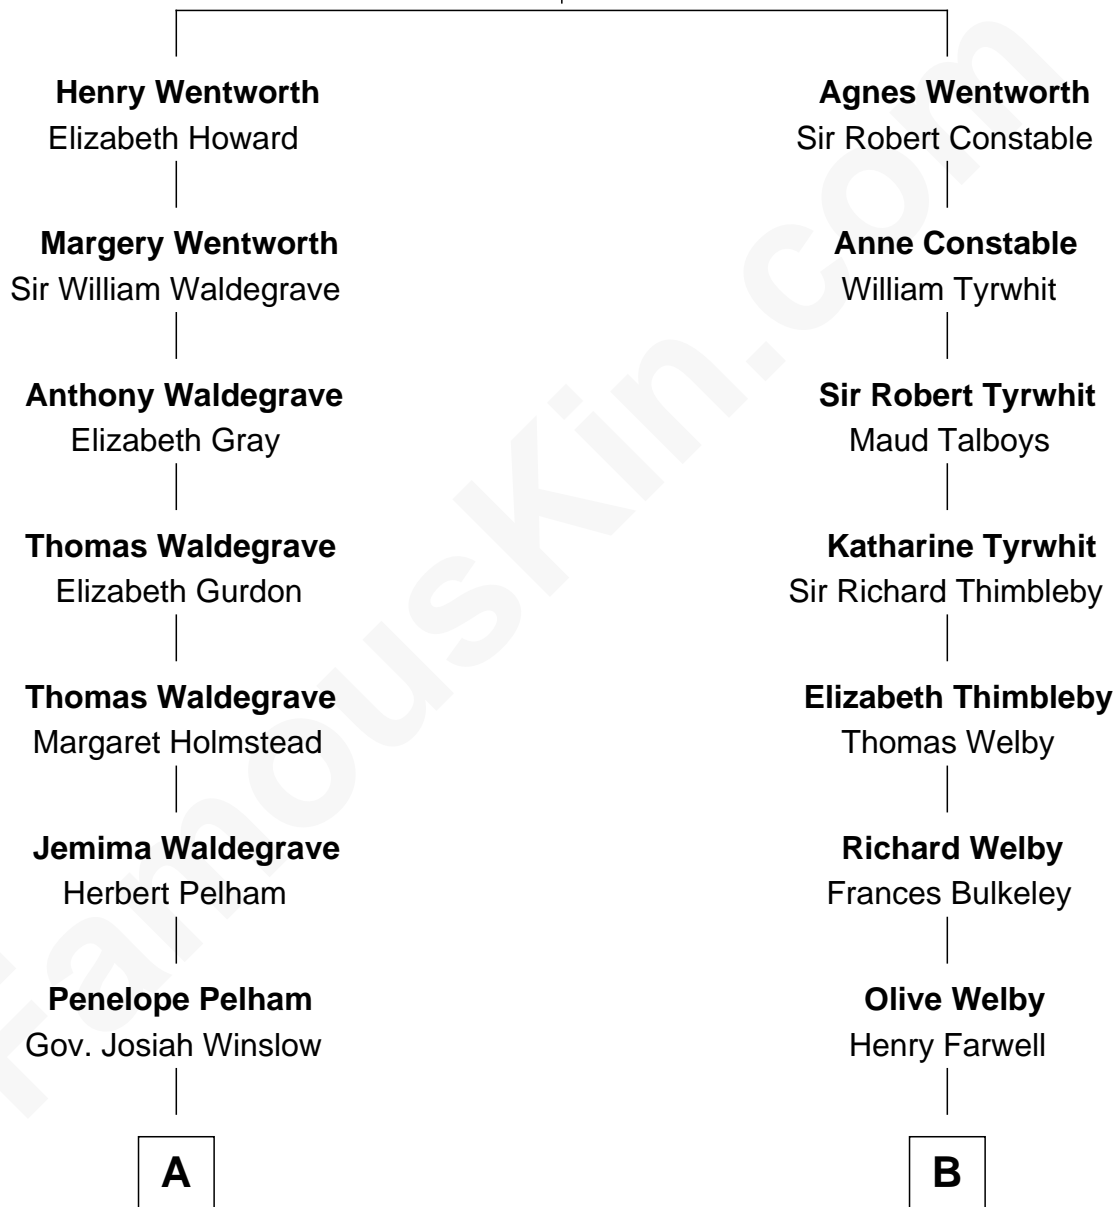

FamousKin.com

Relationship Chart of

John Cena

Movie Actor and WWE Pro Wrestler

15th cousin 2 times removed of

Katharine Hepburn
Movie Actress

Sir Roger Wentworth
Margery Despencer

John Cena photo by [Edward Joseph Hersom II](#)