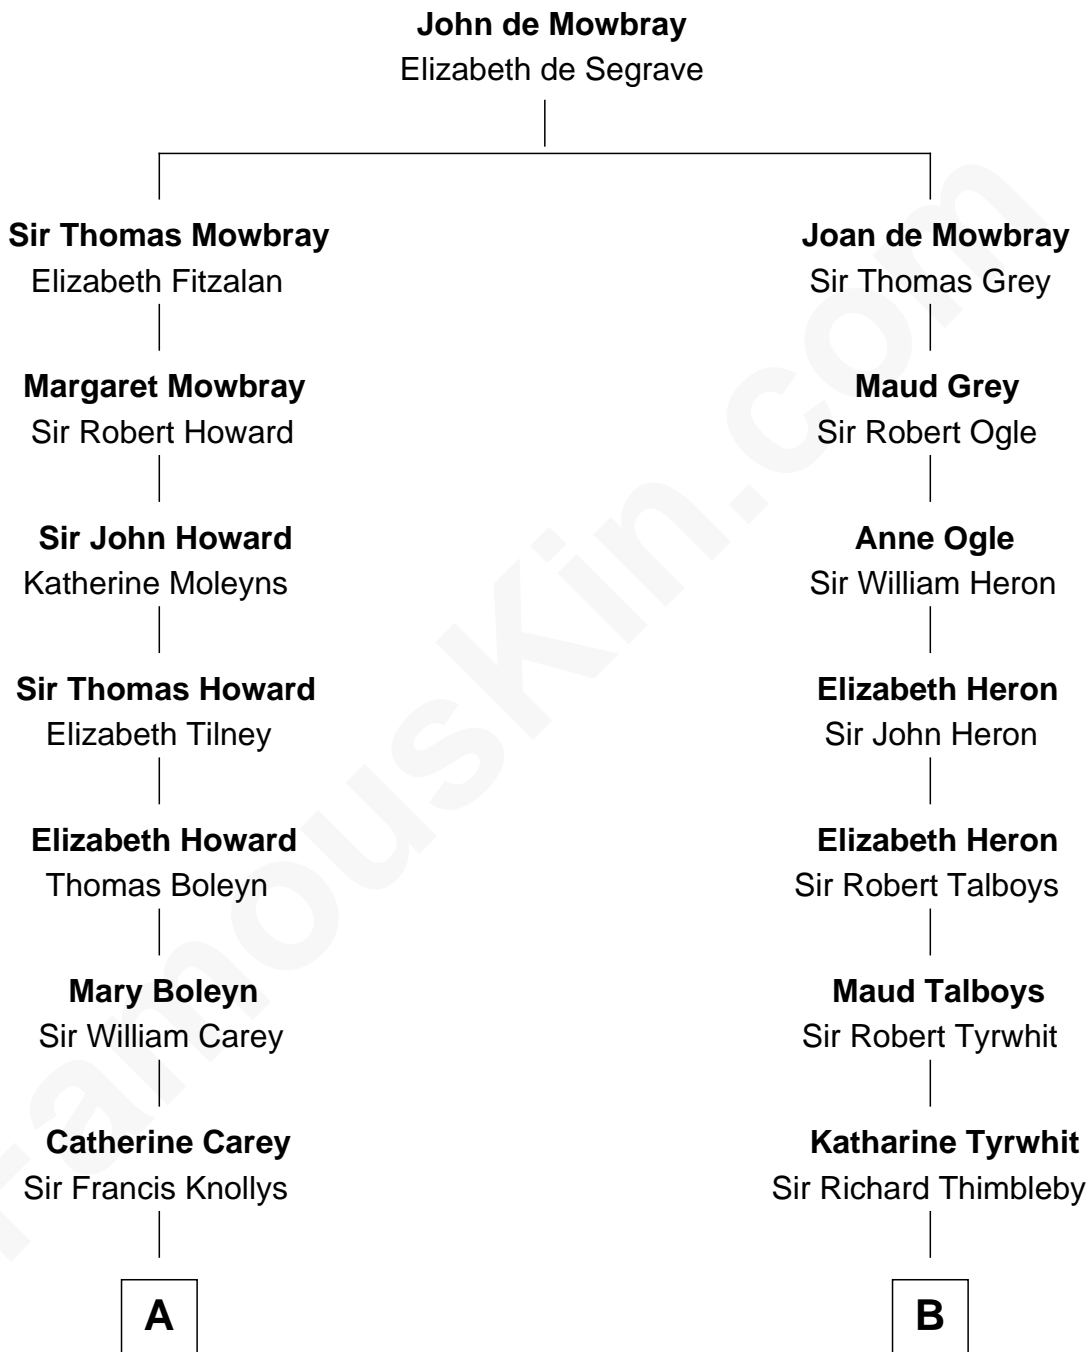

FamousKin.com Relationship Chart of

John Cena

Movie Actor and WWE Pro Wrestler

18th cousin 3 times removed of

Katharine Hepburn

Movie Actress

C

Charles H. Nichols
Martha Emma Dix