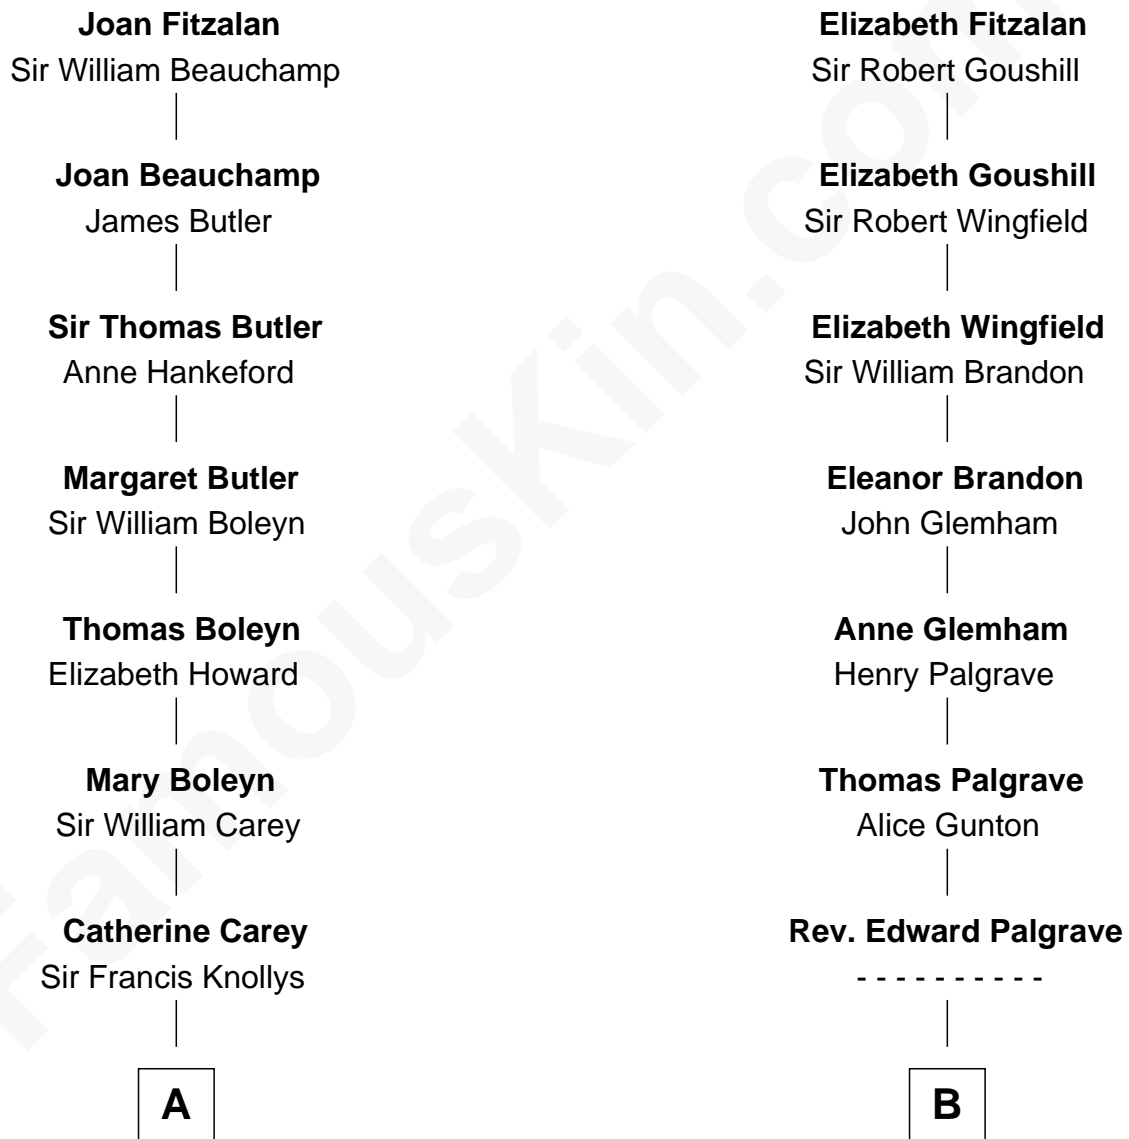

## Relationship Chart of

### John Cena

Movie Actor and WWE Pro Wrestler

11th cousin 10 times removed of

### Roger Sherman

Signer of the Declaration of Independence

**Sir Richard Fitzalan**

Elizabeth de Bohun

**C**

—  
**Charles H. Nichols**

Martha Emma Dix

—  
**Charles Nichols**