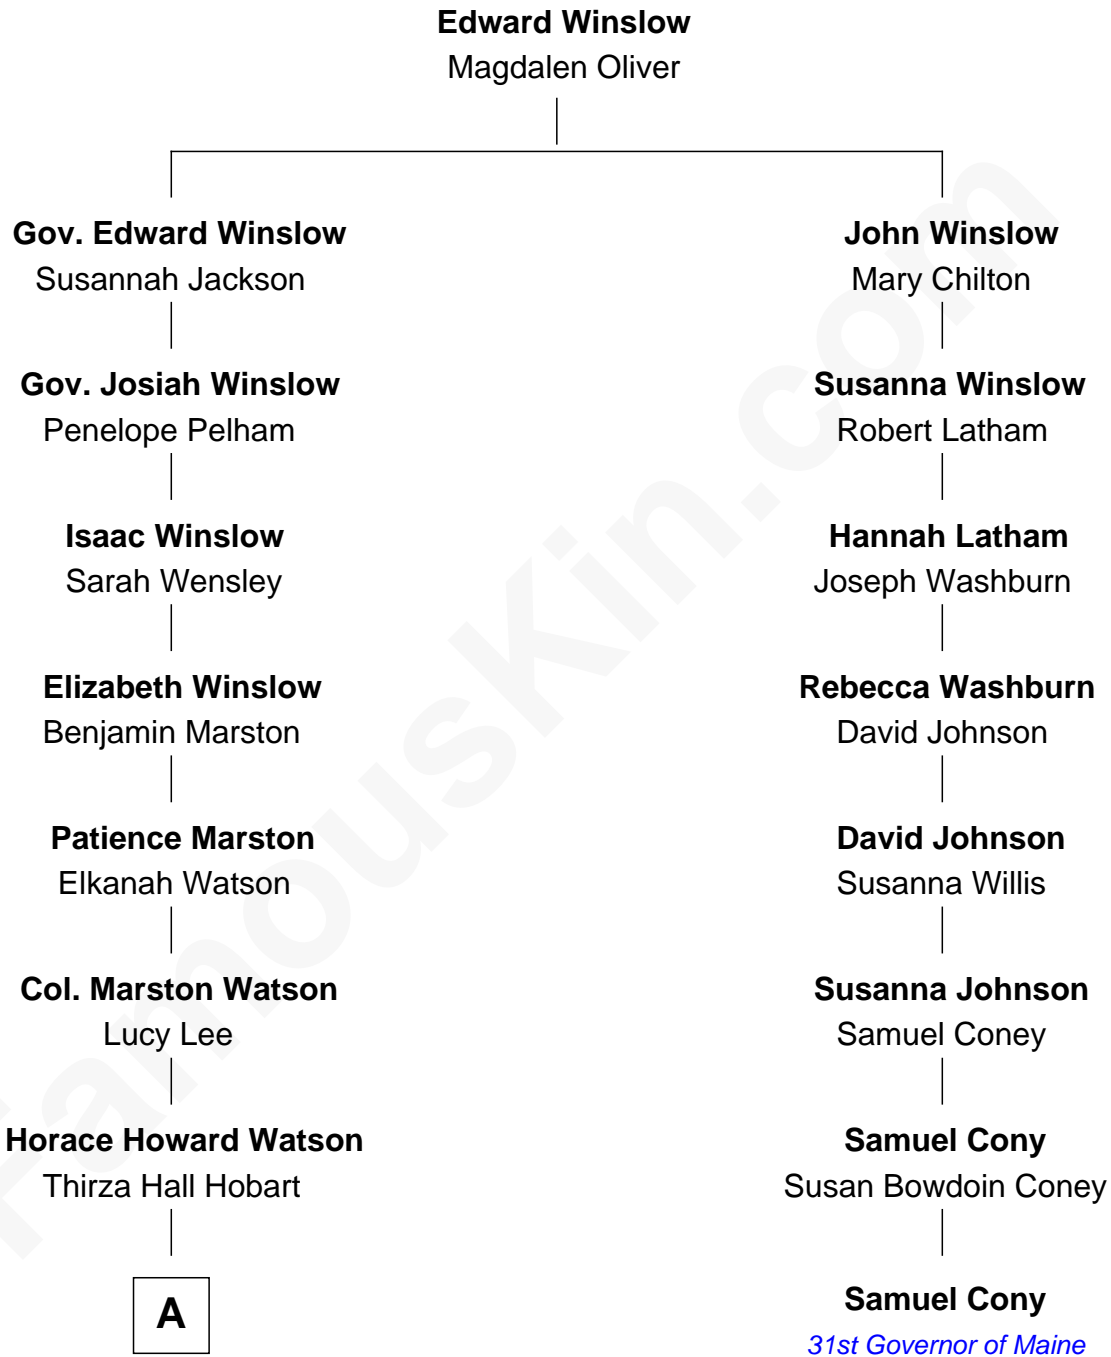

## Relationship Chart of

### Samuel Cony

31st Governor of Maine

**A**

—  
**Agnes Lee Watson**

Charles Nichols

—  
**Charles H. Nichols**

Martha Emma Dix

—  
**Charles Nichols**