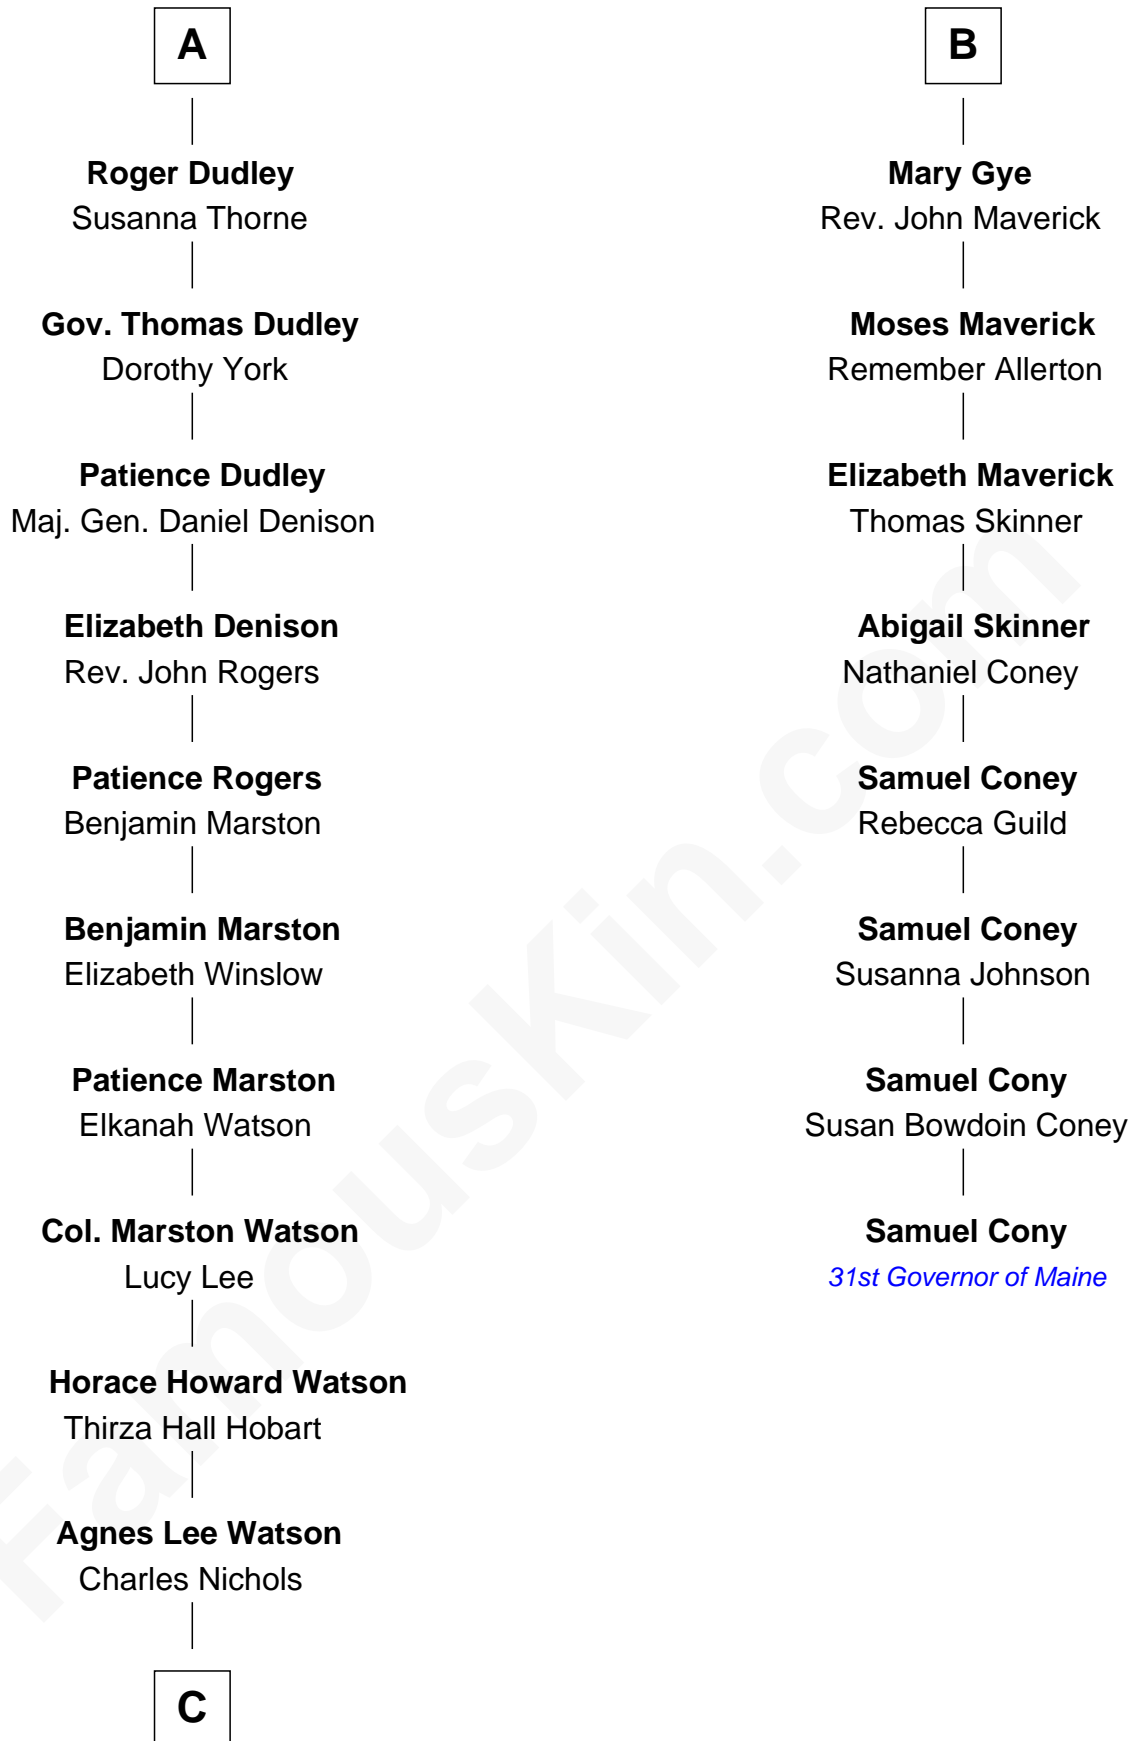

FamousKin.com

Relationship Chart of

John Cena

Movie Actor and WWE Pro Wrestler

14th cousin 7 times removed of

Samuel Cony

31st Governor of Maine

C

—
Charles H. Nichols

Martha Emma Dix

—
Charles Nichols

Julia Ellen Skelton

—
Natalie Nichols

Ulysses John Lupien

—
Carol Frances Lupien

John Joseph Cena