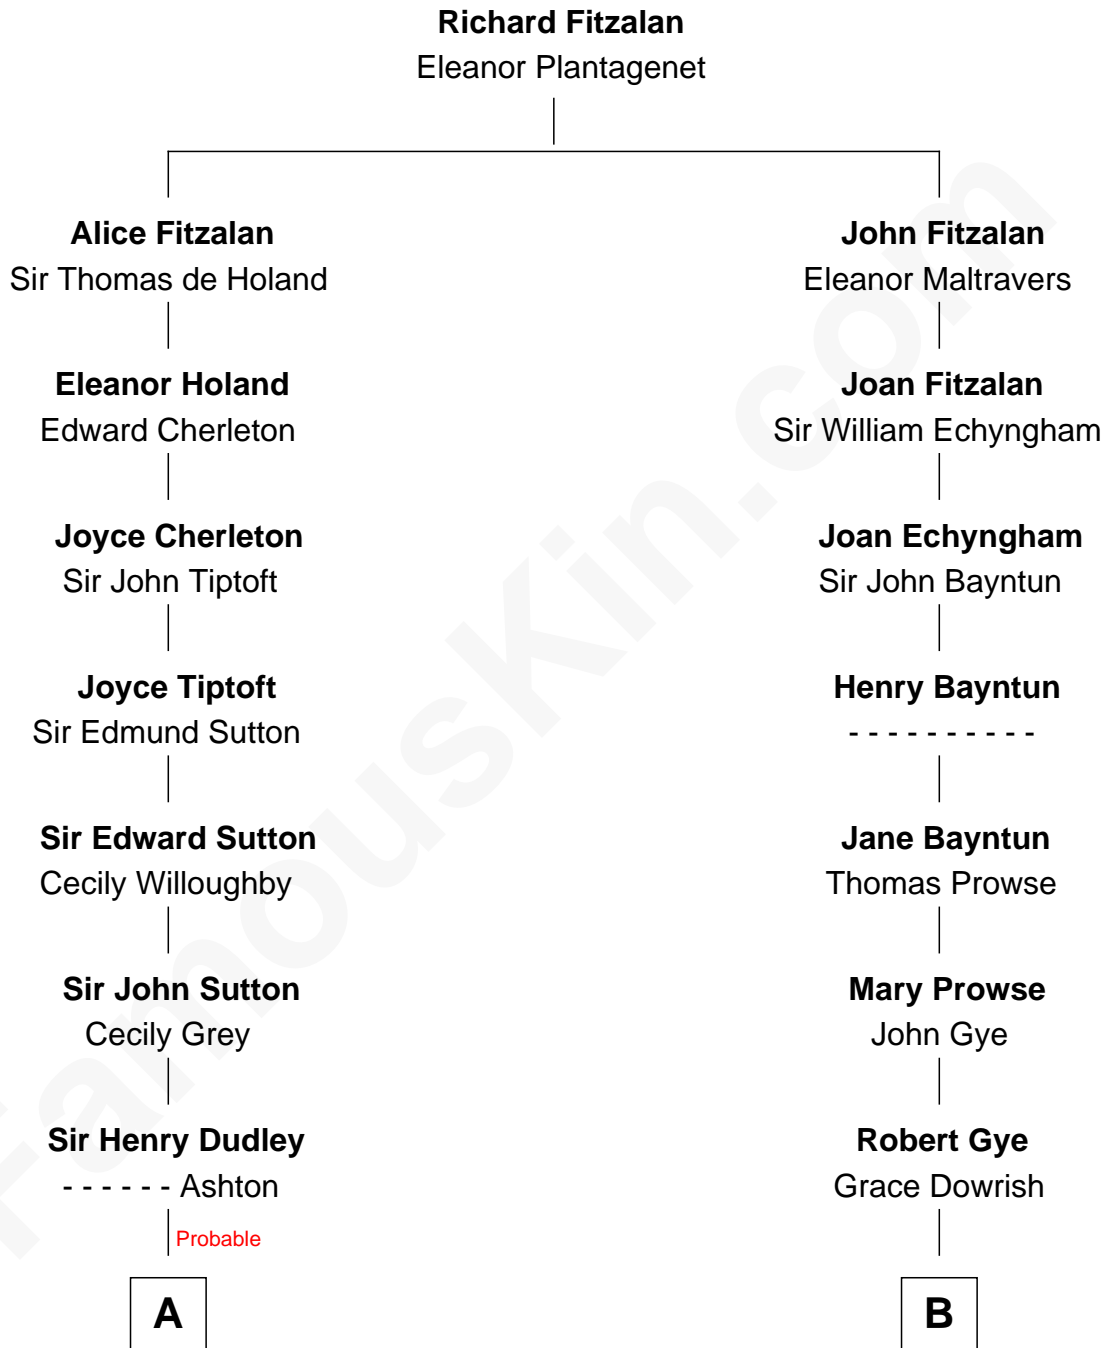

FamousKin.com

Relationship Chart of

John Cena

Movie Actor and WWE Pro Wrestler

14th cousin 7 times removed of

Samuel Cony

31st Governor of Maine

C