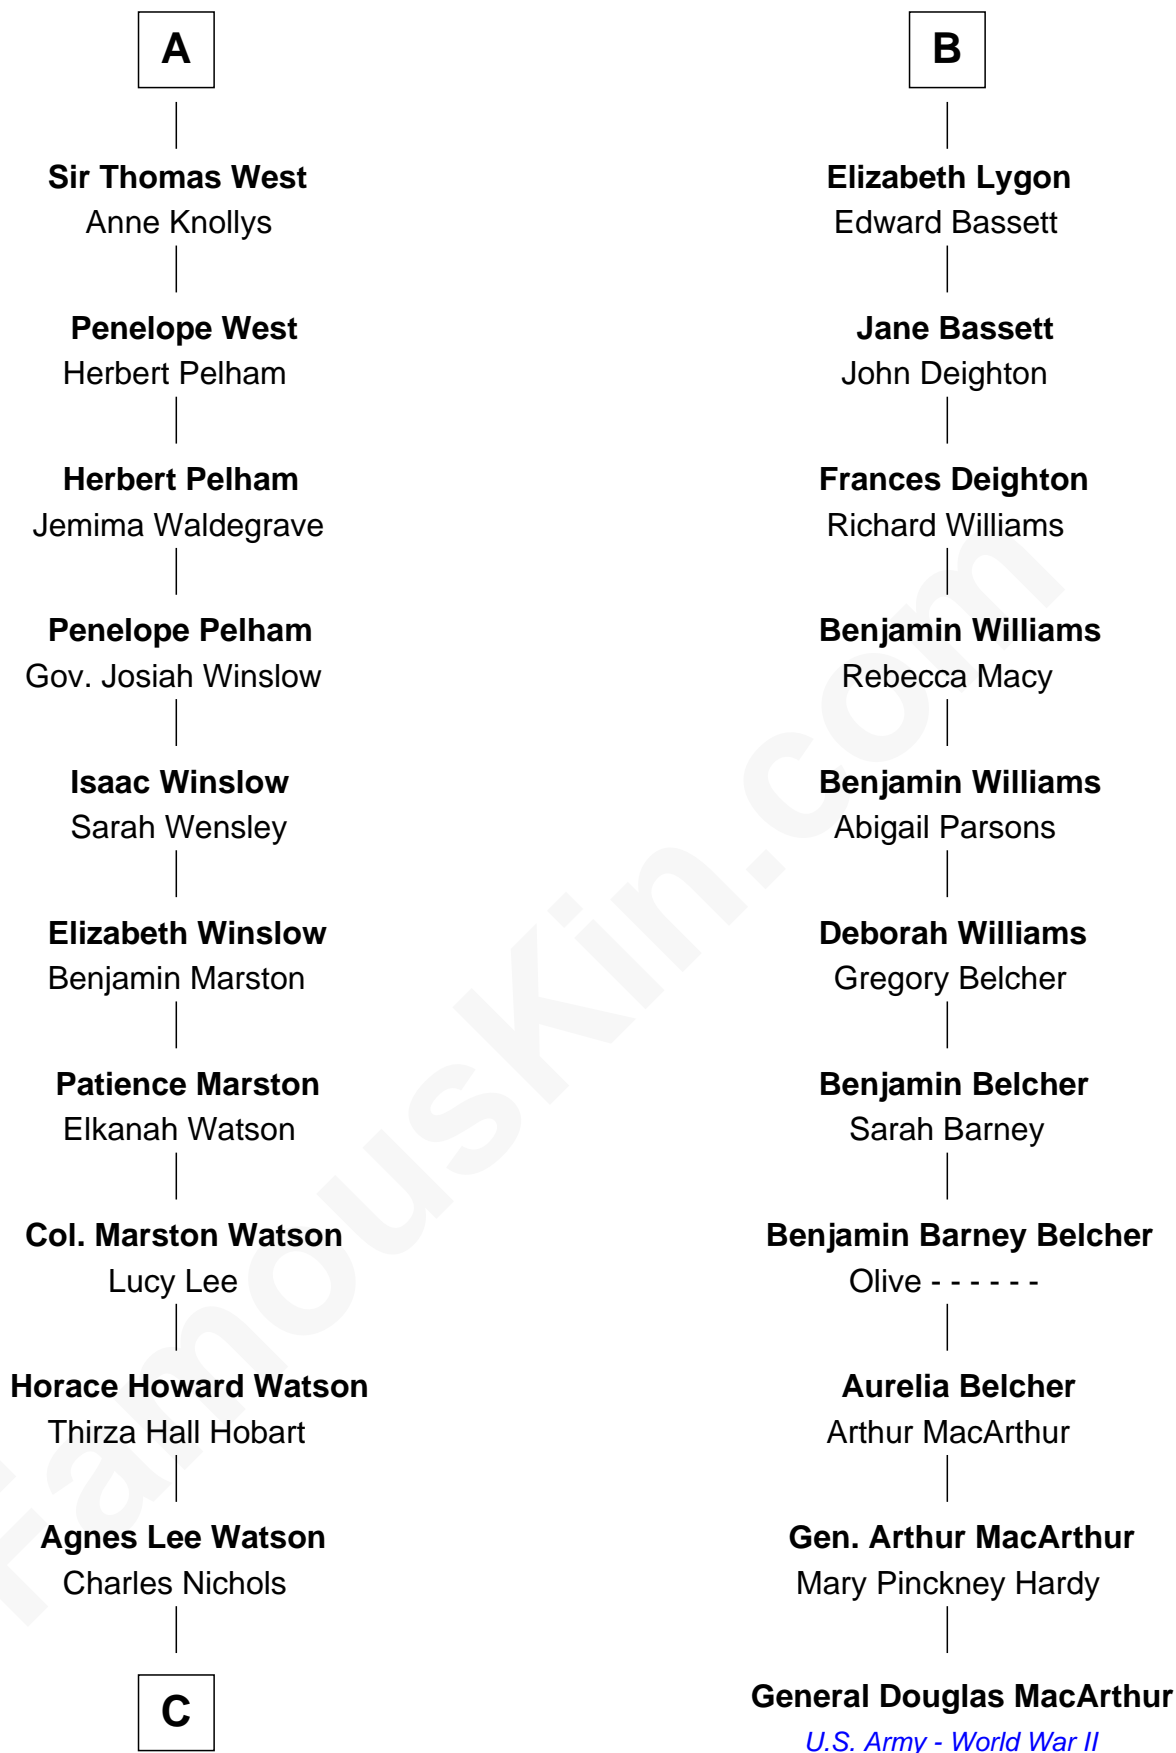

## Relationship Chart of

### John Cena

Movie Actor and WWE Pro Wrestler

17th cousin 4 times removed of

### General Douglas MacArthur

U.S. Army - World War II

**C**

—  
**Charles H. Nichols**

Martha Emma Dix

—  
**Charles Nichols**

Julia Ellen Skelton

—  
**Natalie Nichols**