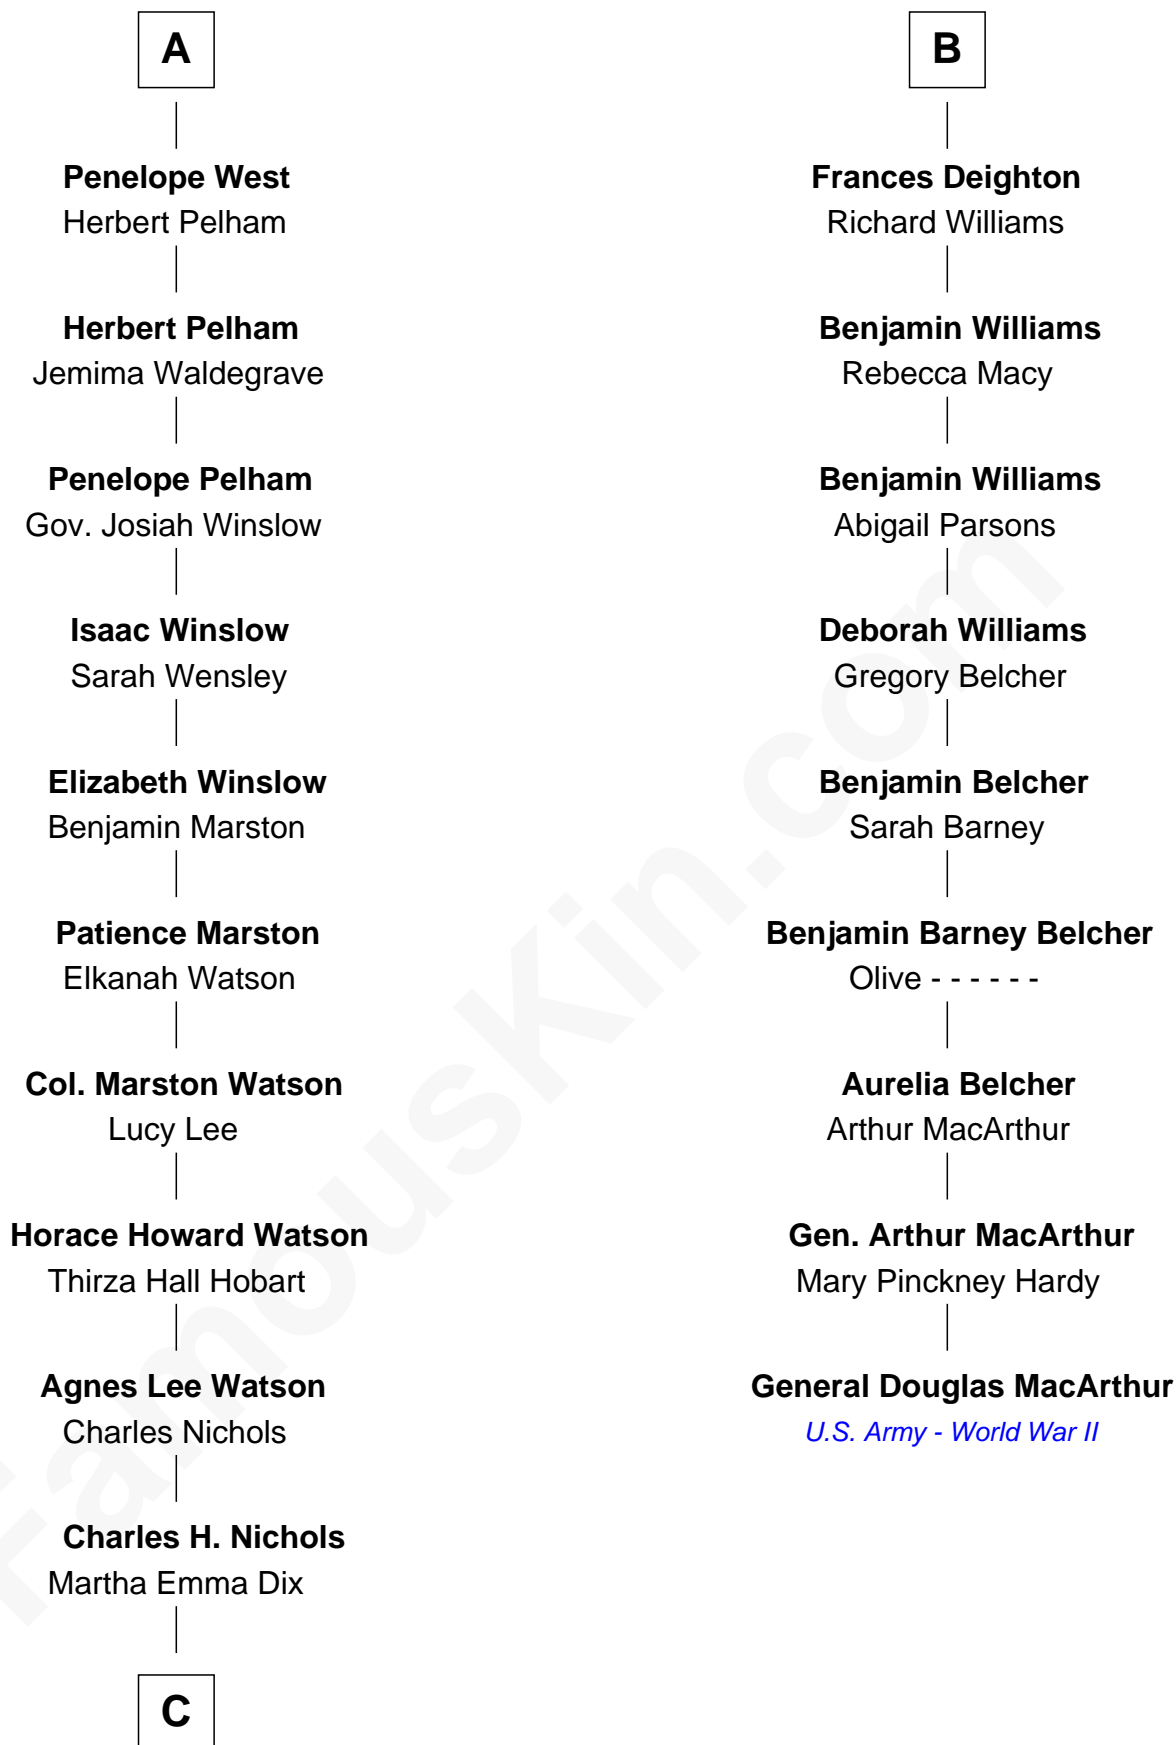

FamousKin.com

Relationship Chart of

John Cena

Movie Actor and WWE Pro Wrestler

15th cousin 5 times removed of

General Douglas MacArthur

U.S. Army - World War II

C

—
Charles Nichols
Julia Ellen Skelton

—
Natalie Nichols
Ulysses John Lupien

—
Carol Frances Lupien
John Joseph Cena

—
John Cena
Actor and Pro Wrestler

FamousKin.com