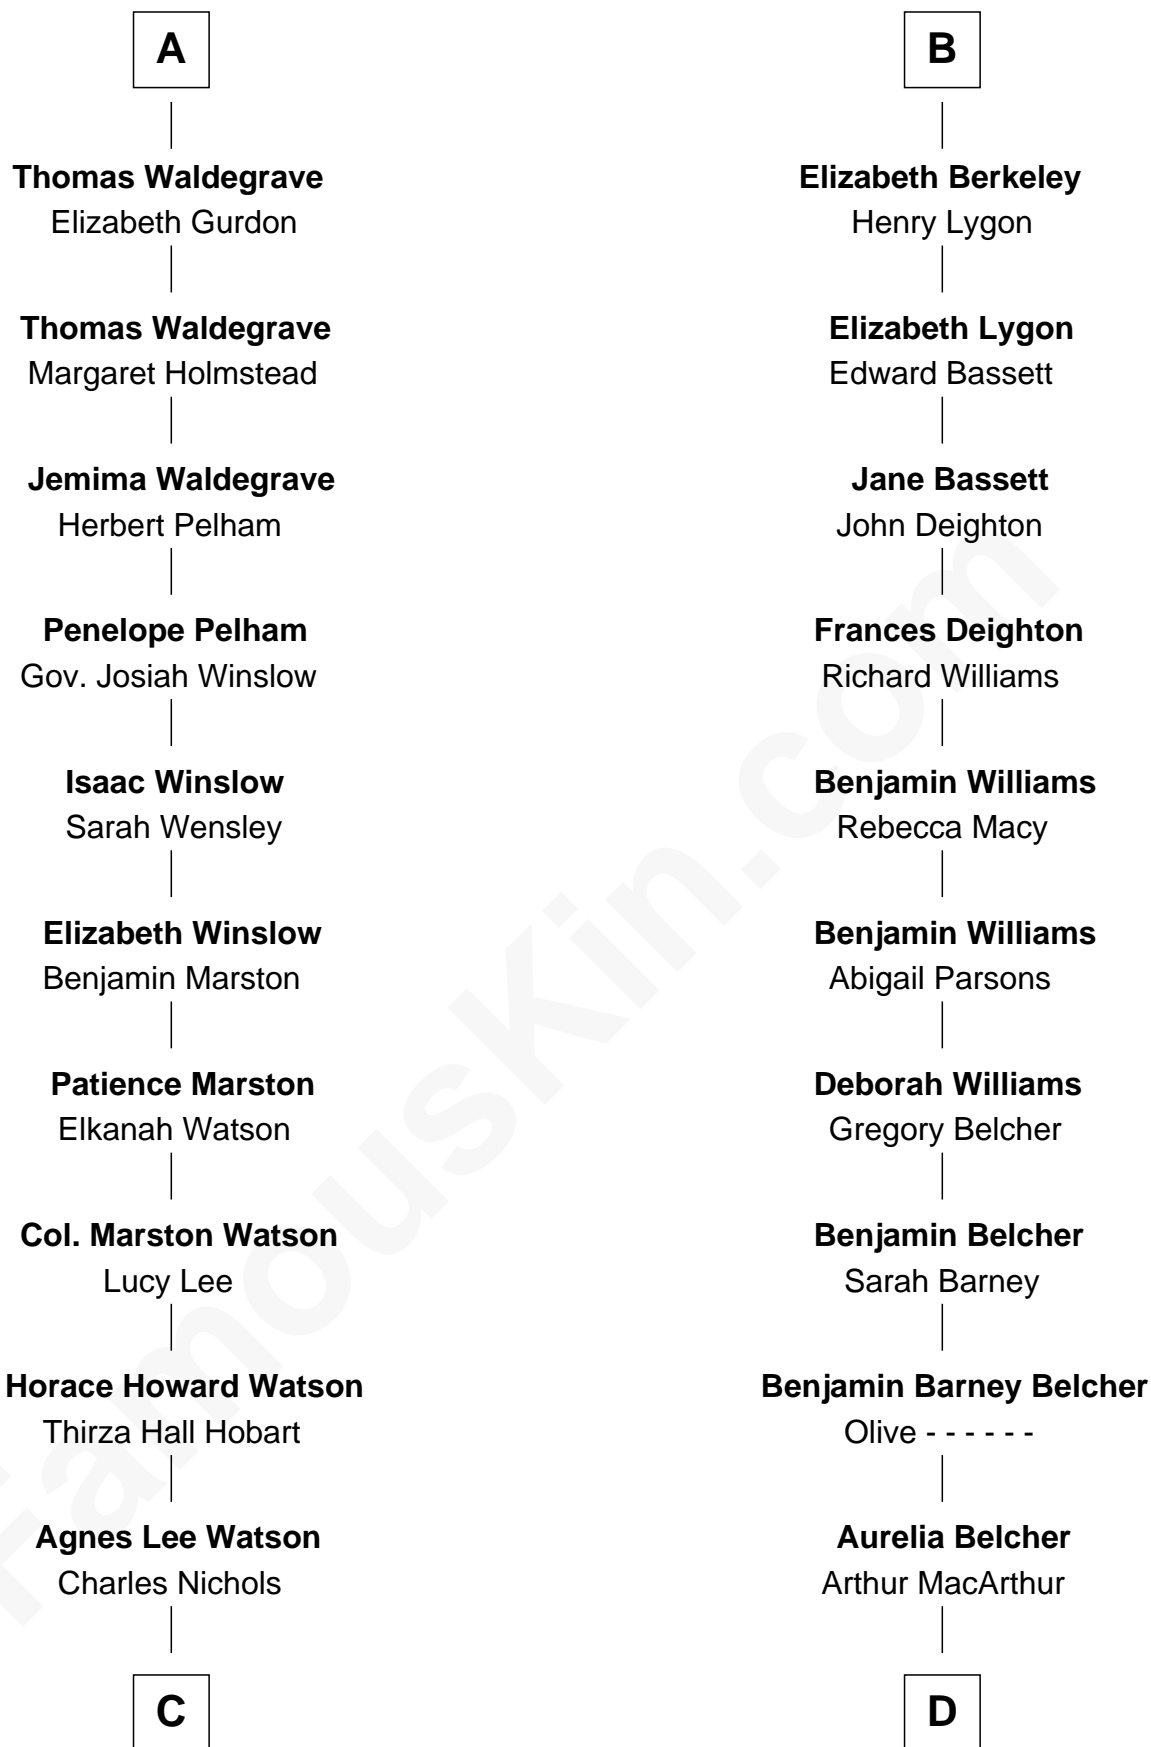

FamousKin.com

Relationship Chart of

John Cena

Movie Actor and WWE Pro Wrestler

18th cousin 3 times removed of

General Douglas MacArthur

U.S. Army - World War II

Bartholomew de Badlesmere

Sir Roger Wentworth

Henry Wentworth

Elizabeth Howard

Margery Wentworth

Sir William Waldegrave

Anthony Waldegrave

Elizabeth Gray

A

Elizabeth de Badlesmere

Sir William de Bohun

Elizabeth de Bohun

Sir Richard Fitzalan

Elizabeth Fitzalan

Sir Thomas Mowbray

Isabel Mowbray

Sir James Berkeley

Maurice Berkeley

Isabel Mead

Anne Berkeley

Sir William Dennis

Isabel Dennis

Sir John Berkeley

B

C