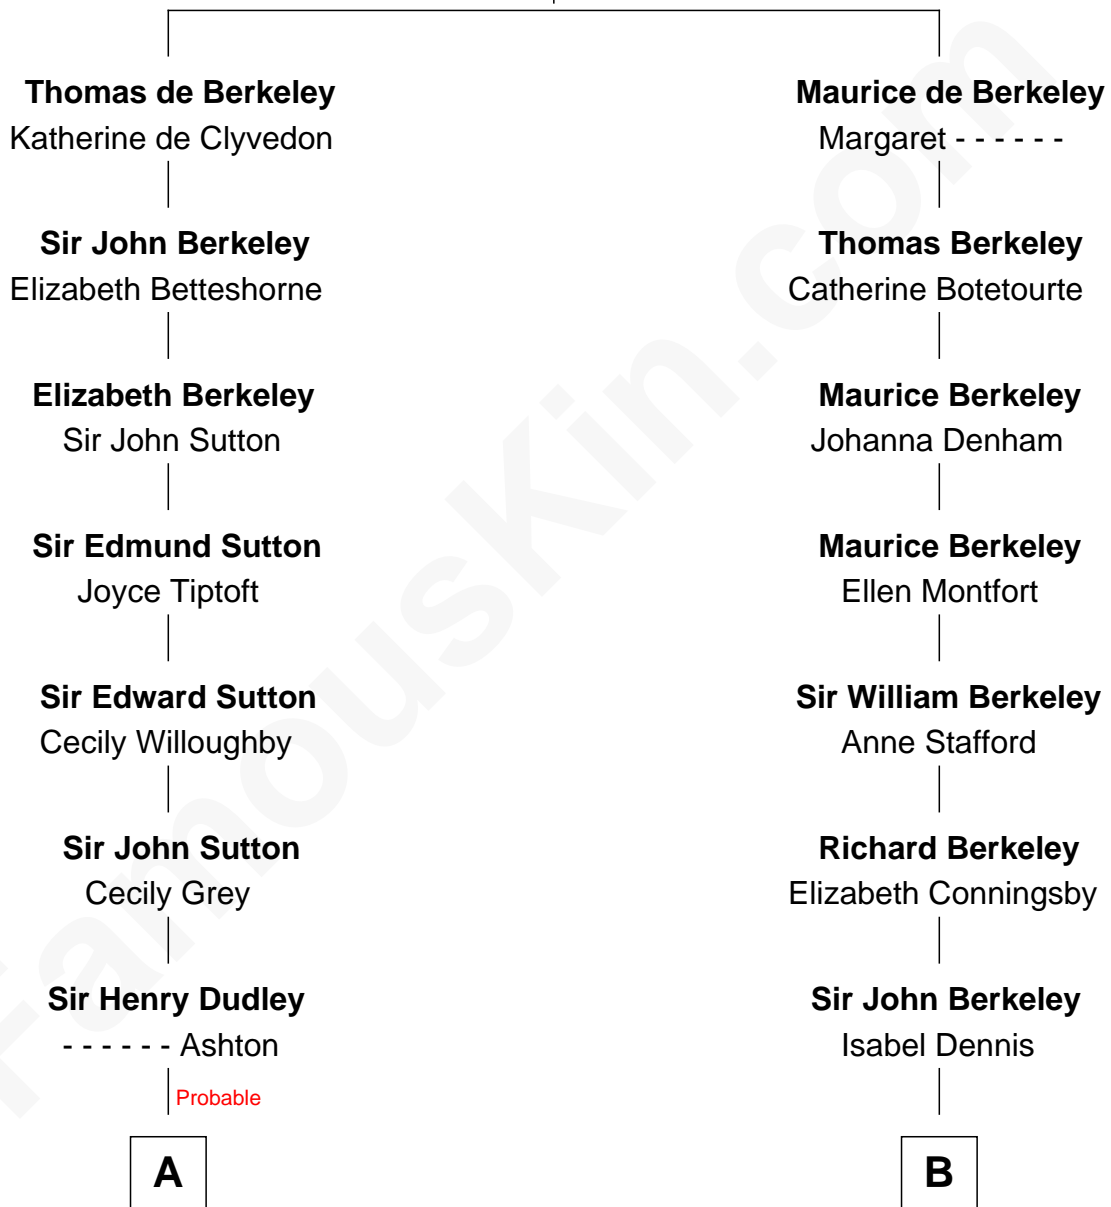

FamousKin.com

Relationship Chart of

John Cena

Movie Actor and WWE Pro Wrestler

18th cousin 3 times removed of

General Douglas MacArthur

U.S. Army - World War II

Sir Maurice de Berkeley

Eve la Zouche

John Cena photo by [Edward Joseph Hersom II](#)