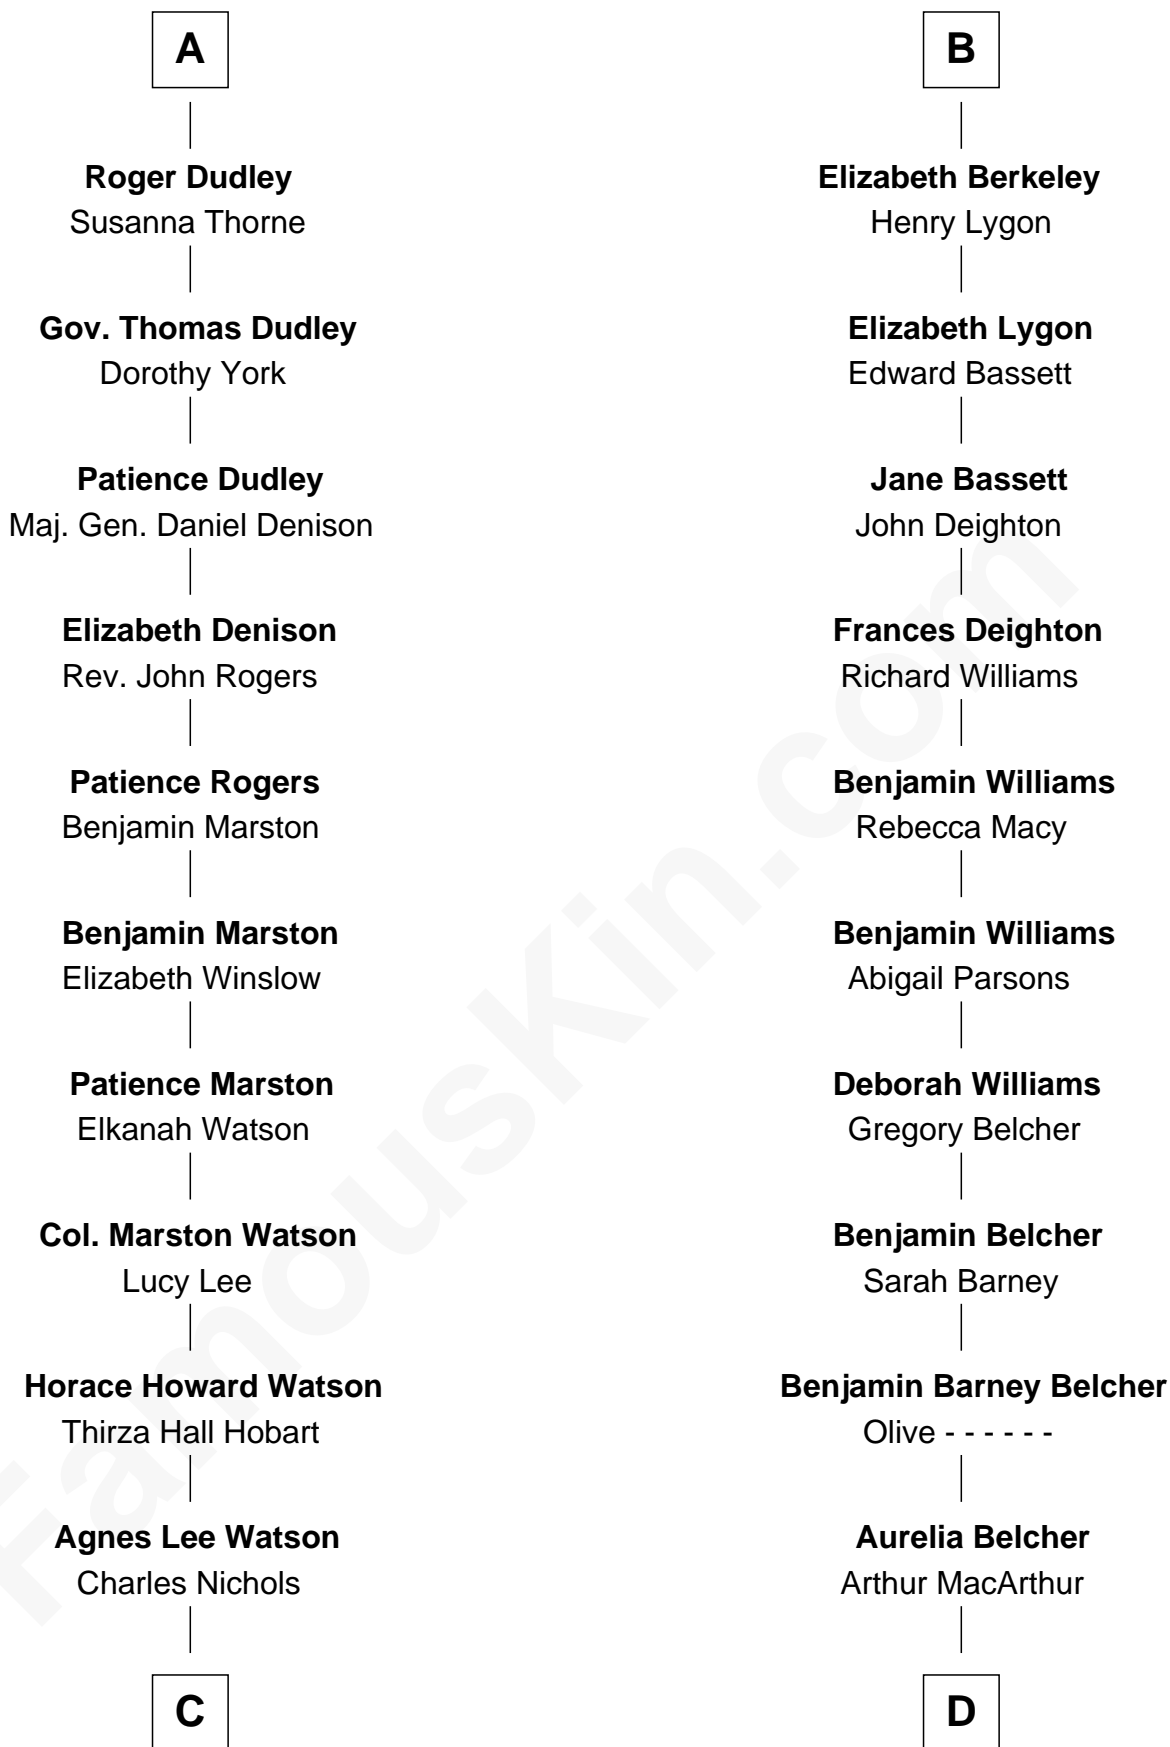

FamousKin.com

Relationship Chart of

John Cena

Movie Actor and WWE Pro Wrestler

18th cousin 3 times removed of

General Douglas MacArthur

U.S. Army - World War II

Sir Maurice de Berkeley

Eve la Zouche

John Cena photo by [Edward Joseph Hersom II](#)