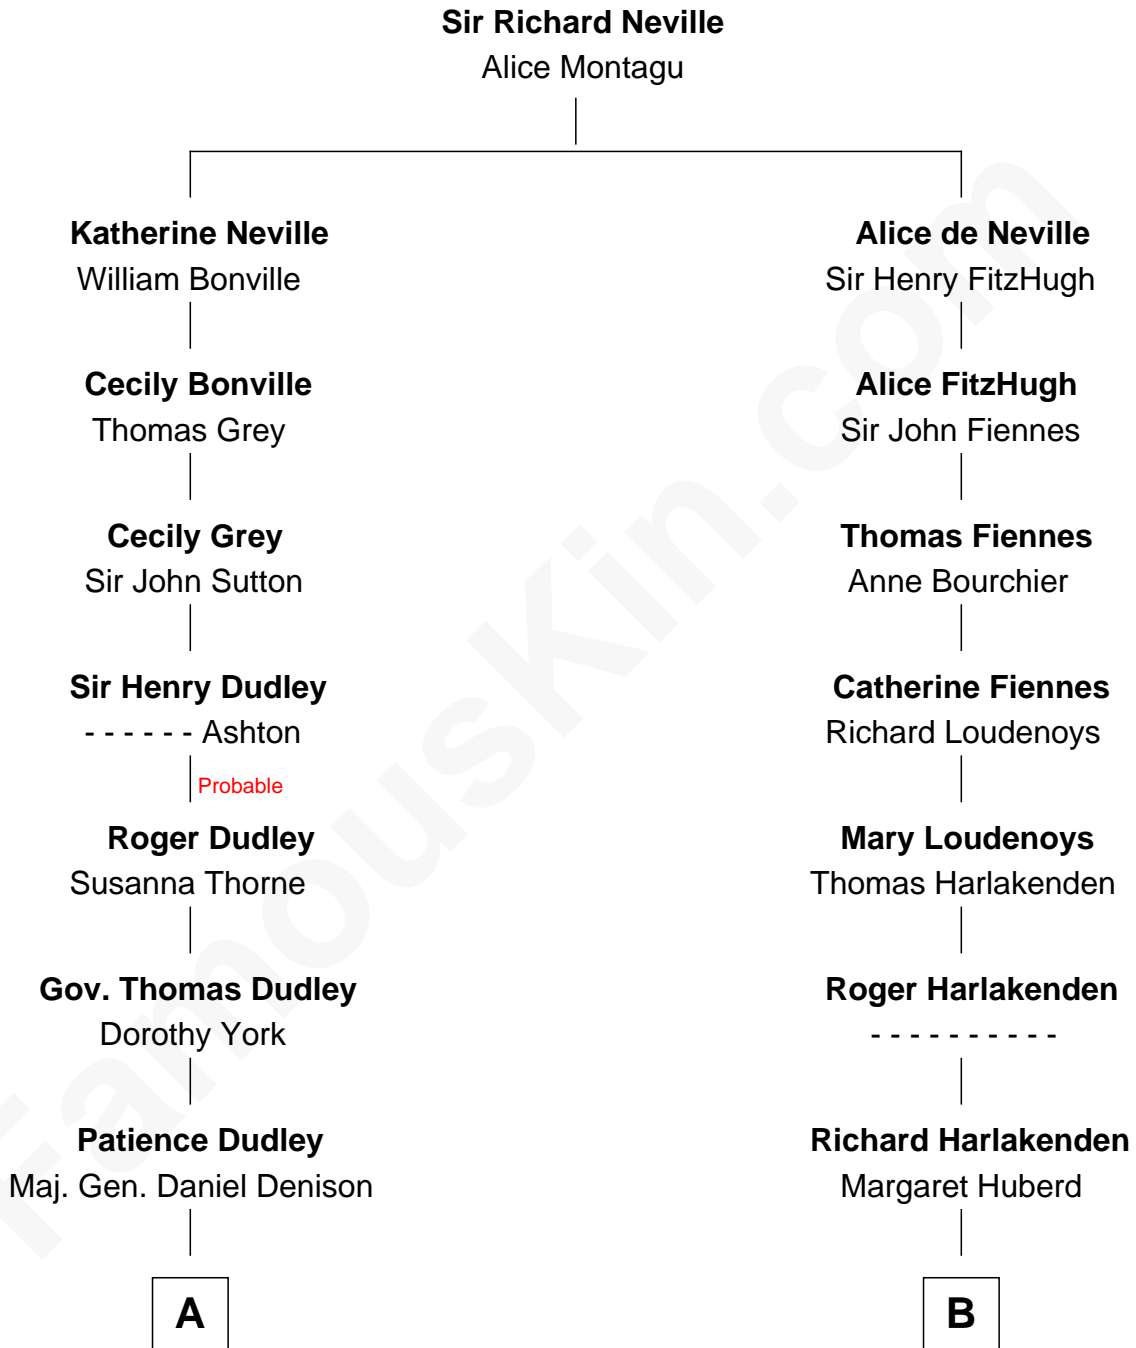

FamousKin.com

Relationship Chart of

John Cena

Movie Actor and WWE Pro Wrestler

16th cousin 2 times removed of

Frank Lloyd Wright
American Architect

C

—
Carol Frances Lupien

John Joseph Cena

—
John Cena

Actor and Pro Wrestler

FamousKin.com