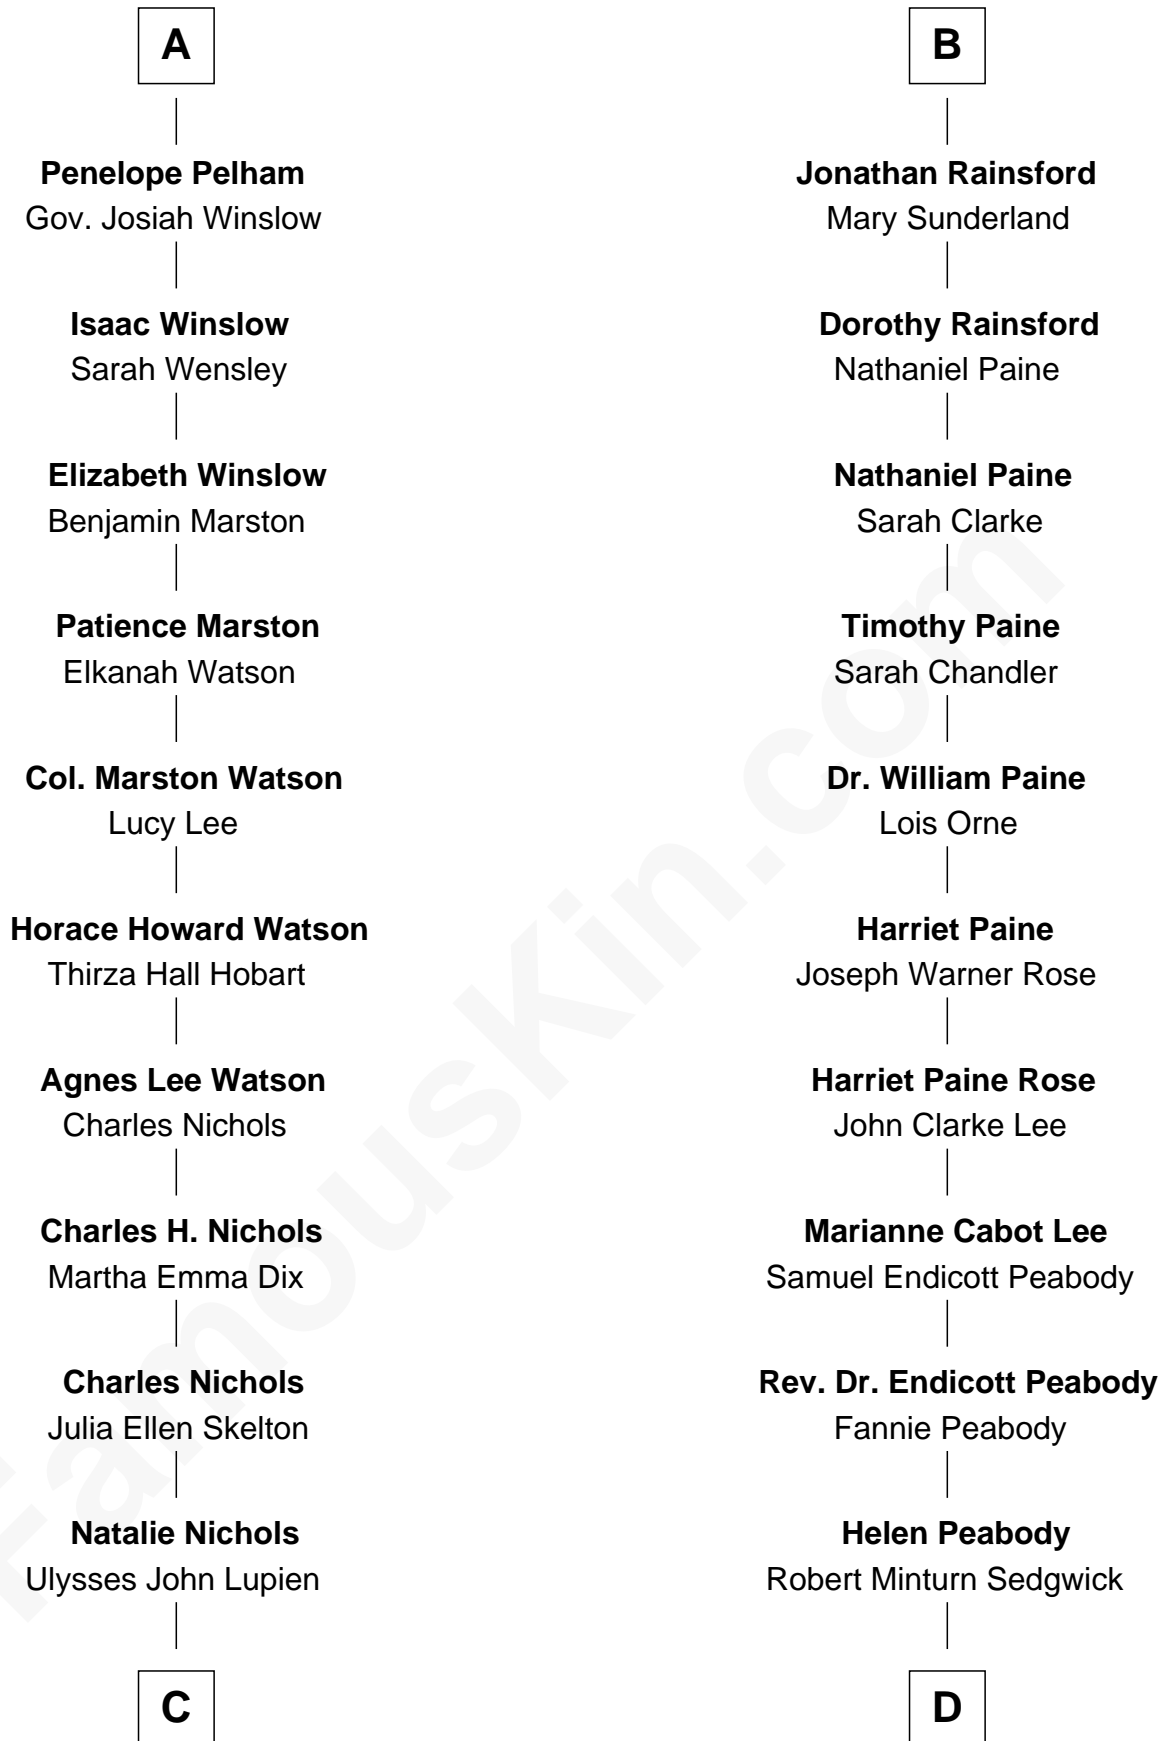

FamousKin.com Relationship Chart of

John Cena

Movie Actor and WWE Pro Wrestler

18th cousin of

Kyra Sedgwick

TV and Movie Actress

Sir Robert Hungerford

Margaret Botreaux