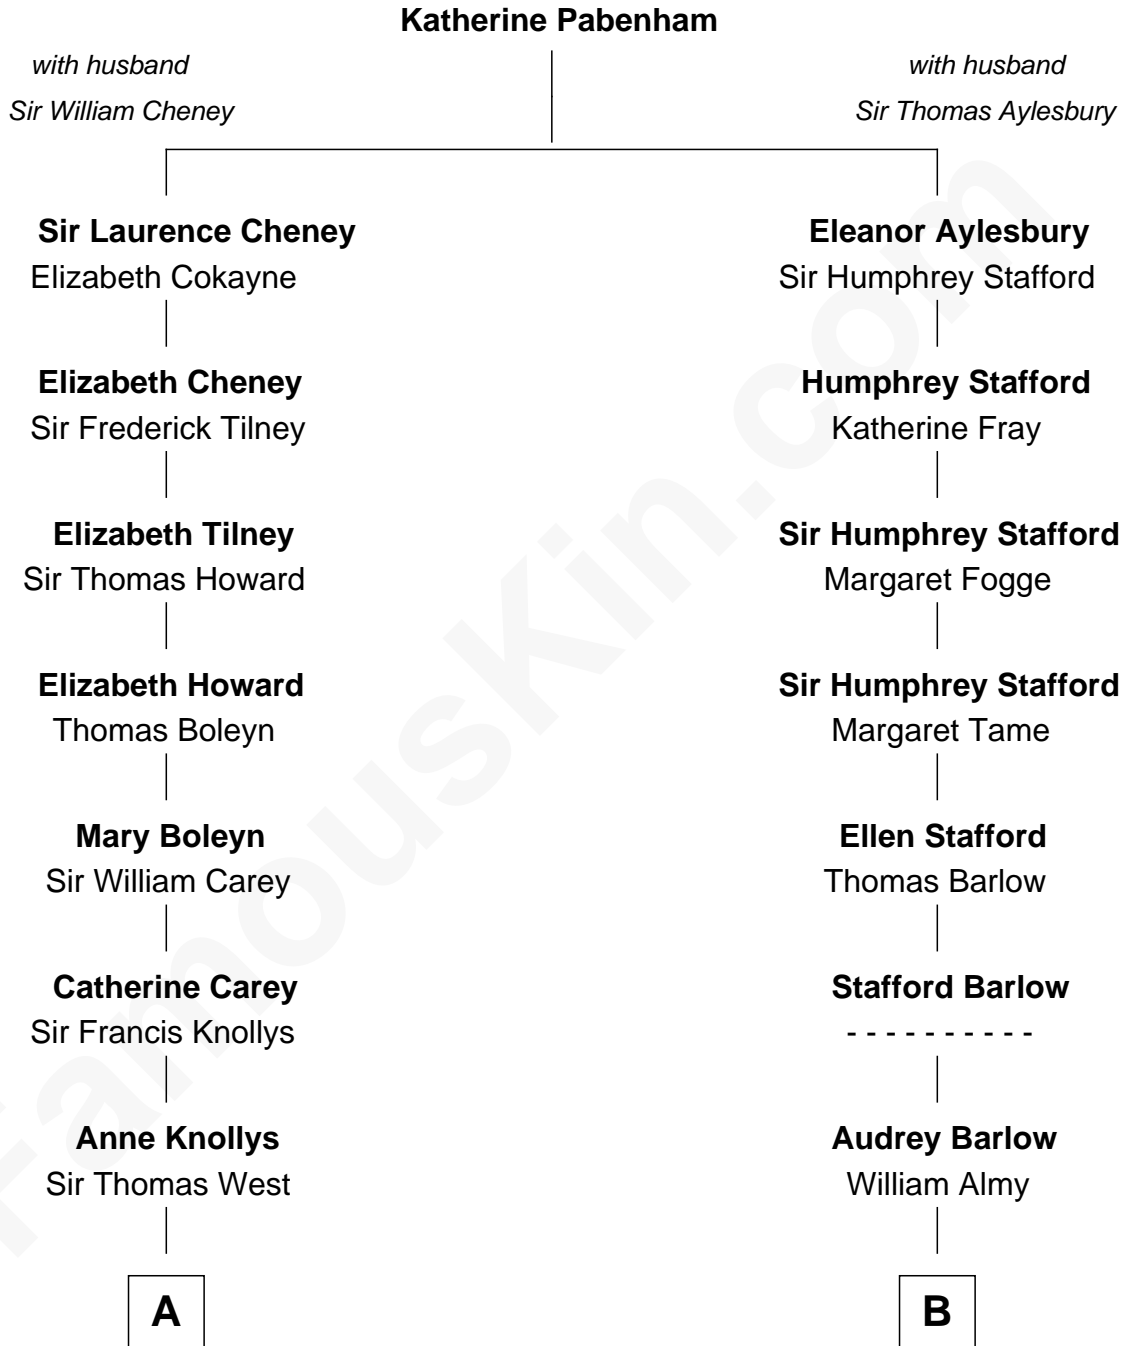

## Relationship Chart of

### John Cena

Movie Actor and WWE Pro Wrestler

17th cousin 3 times removed of

**Kyra Sedgwick**

TV and Movie Actress

**C**

**Charles Nichols**  
Julia Ellen Skelton

**Natalie Nichols**  
Ulysses John Lupien