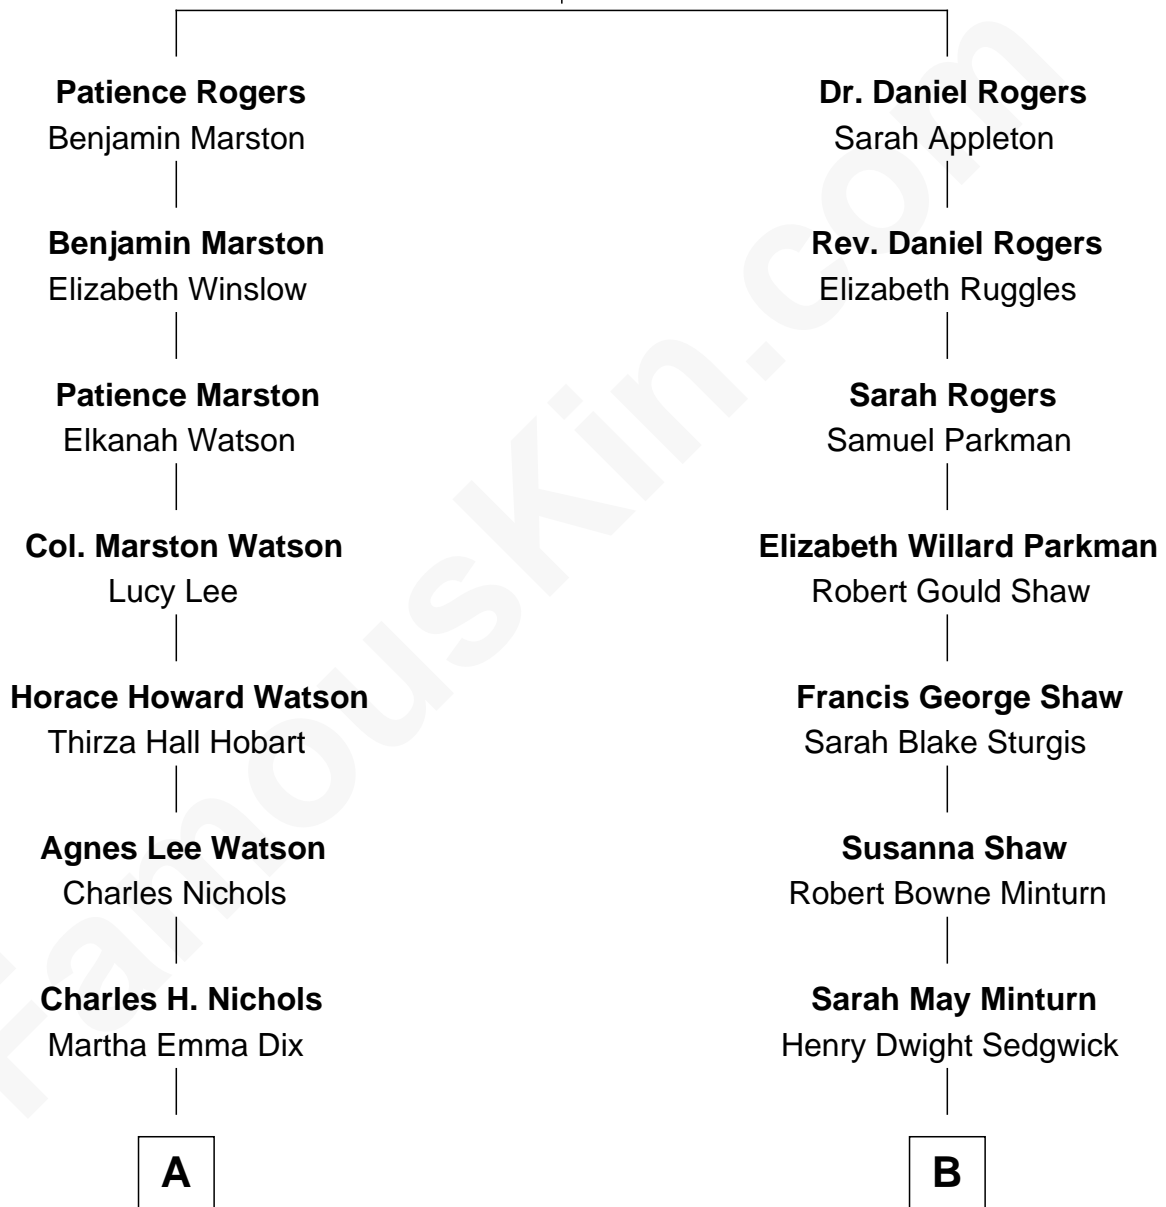

FamousKin.com

Relationship Chart of

John Cena

Movie Actor and WWE Pro Wrestler

9th cousin 1 time removed of

Kyra Sedgwick

TV and Movie Actress

Rev. John Rogers
Elizabeth Denison

A

Charles Nichols
Julia Ellen Skelton

Natalie Nichols
Ulysses John Lupien

Carol Frances Lupien
John Joseph Cena

John Cena
Actor and Pro Wrestler

B

Robert Minturn Sedgwick
Helen Peabody

Henry Dwight Sedgwick
Patricia Ann Rosenwald