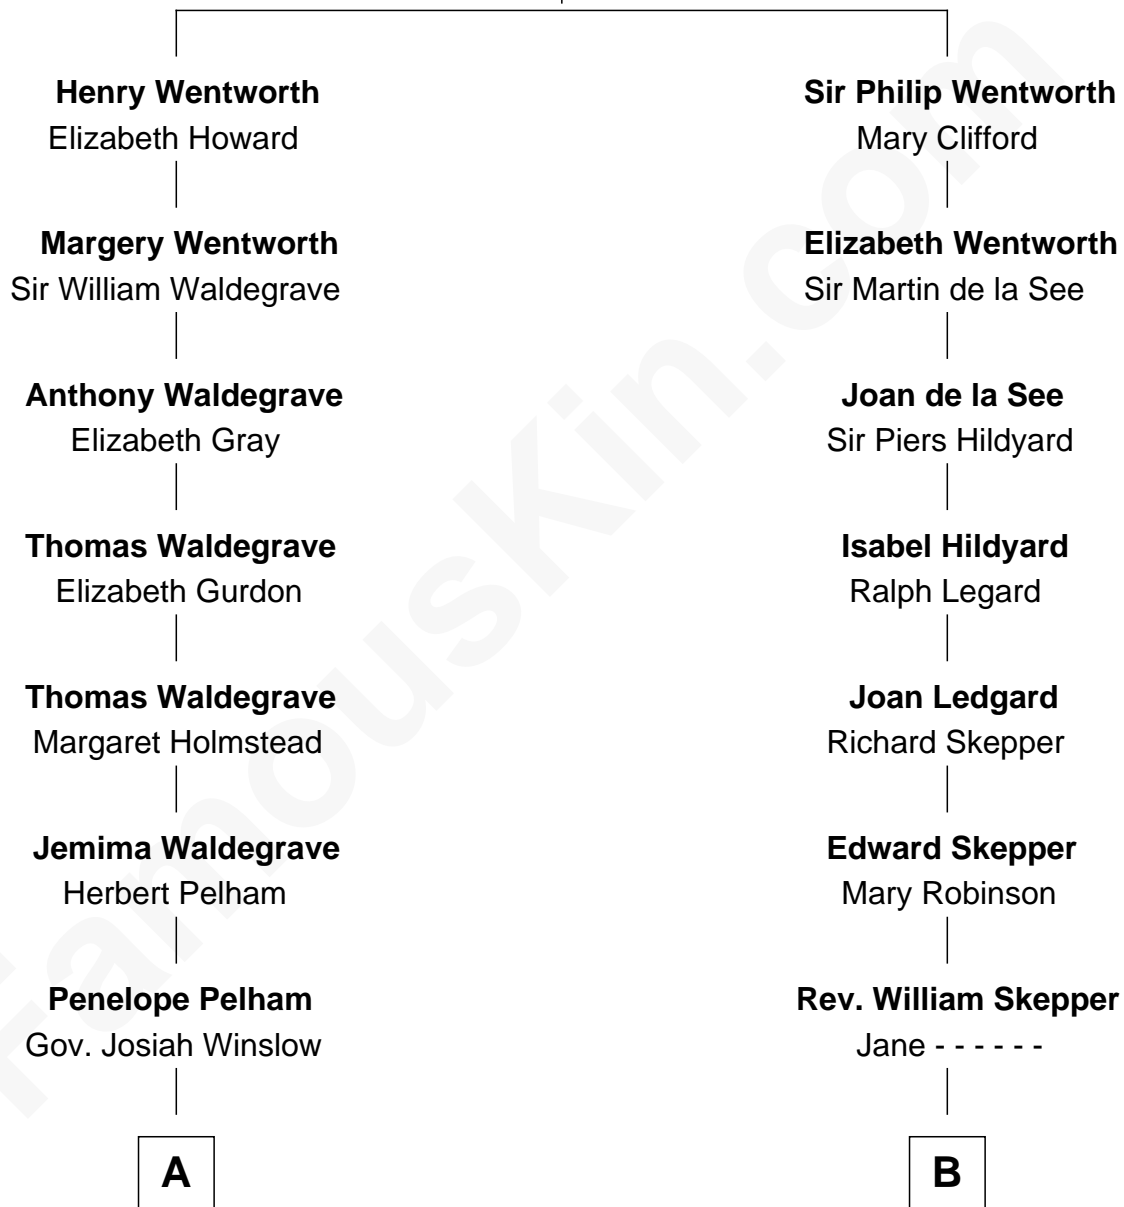

FamousKin.com

Relationship Chart of

John Cena

Movie Actor and WWE Pro Wrestler

17th cousin 2 times removed of

Kyra Sedgwick

TV and Movie Actress

Sir Roger Wentworth

Margery Despencer

C

Helen Peabody
Robert Minturn Sedgwick

Henry Dwight Sedgwick
Patricia Ann Rosenwald

Kyra Sedgwick
TV and Movie Actress

FamousKin.com