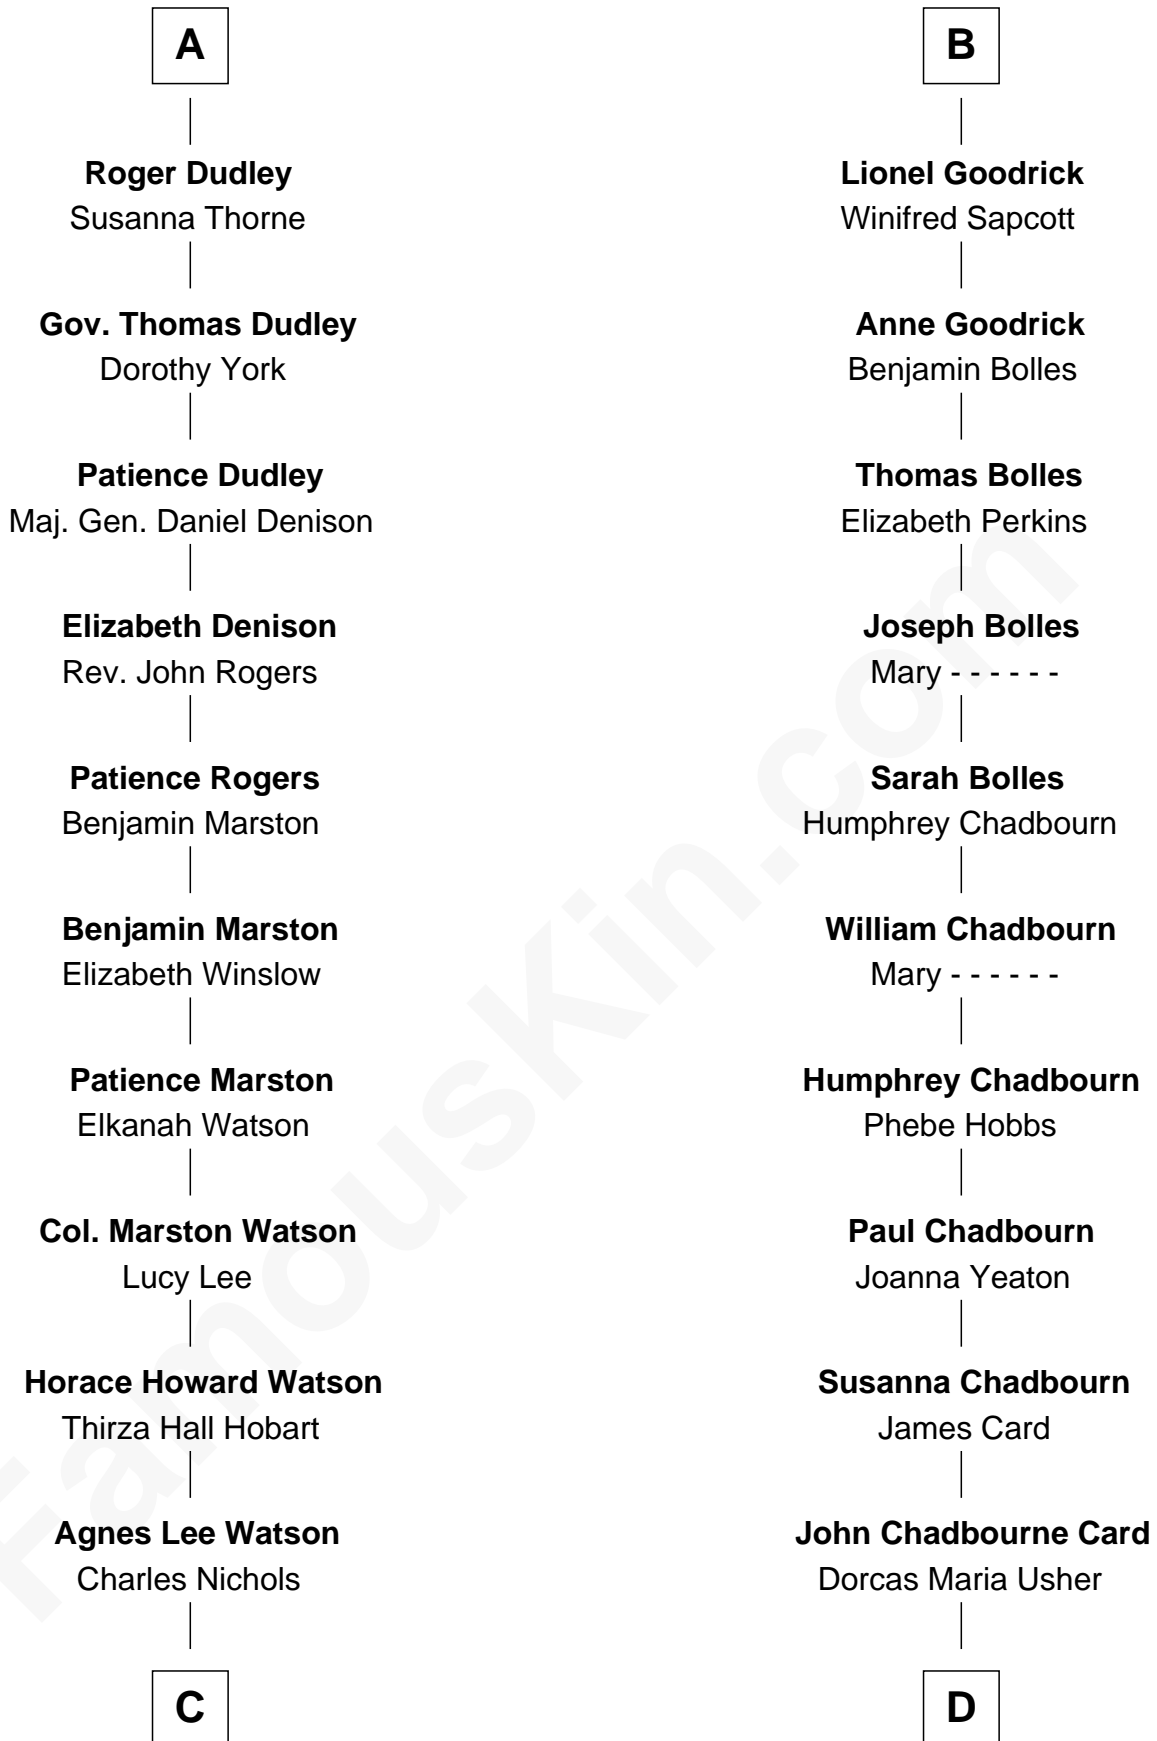

FamousKin.com

Relationship Chart of

John Cena

Movie Actor and WWE Pro Wrestler

20th cousin 1 time removed of

Andrew Card

21st White House Chief of Staff

Sir Henry de Percy

Idoine de Clifford

C

Charles H. Nichols
Martha Emma Dix

Charles Nichols
Julia Ellen Skelton

Natalie Nichols
Ulysses John Lupien

Carol Frances Lupien
John Joseph Cena

John Cena
Actor and Pro Wrestler

D

John Henry Card
Ella Ida Hill

John Henry Card
Elizabeth French Platts

Andrew Hill Card
Joyce Ann Whitaker

Andrew Card
21st White House Chief of Staff