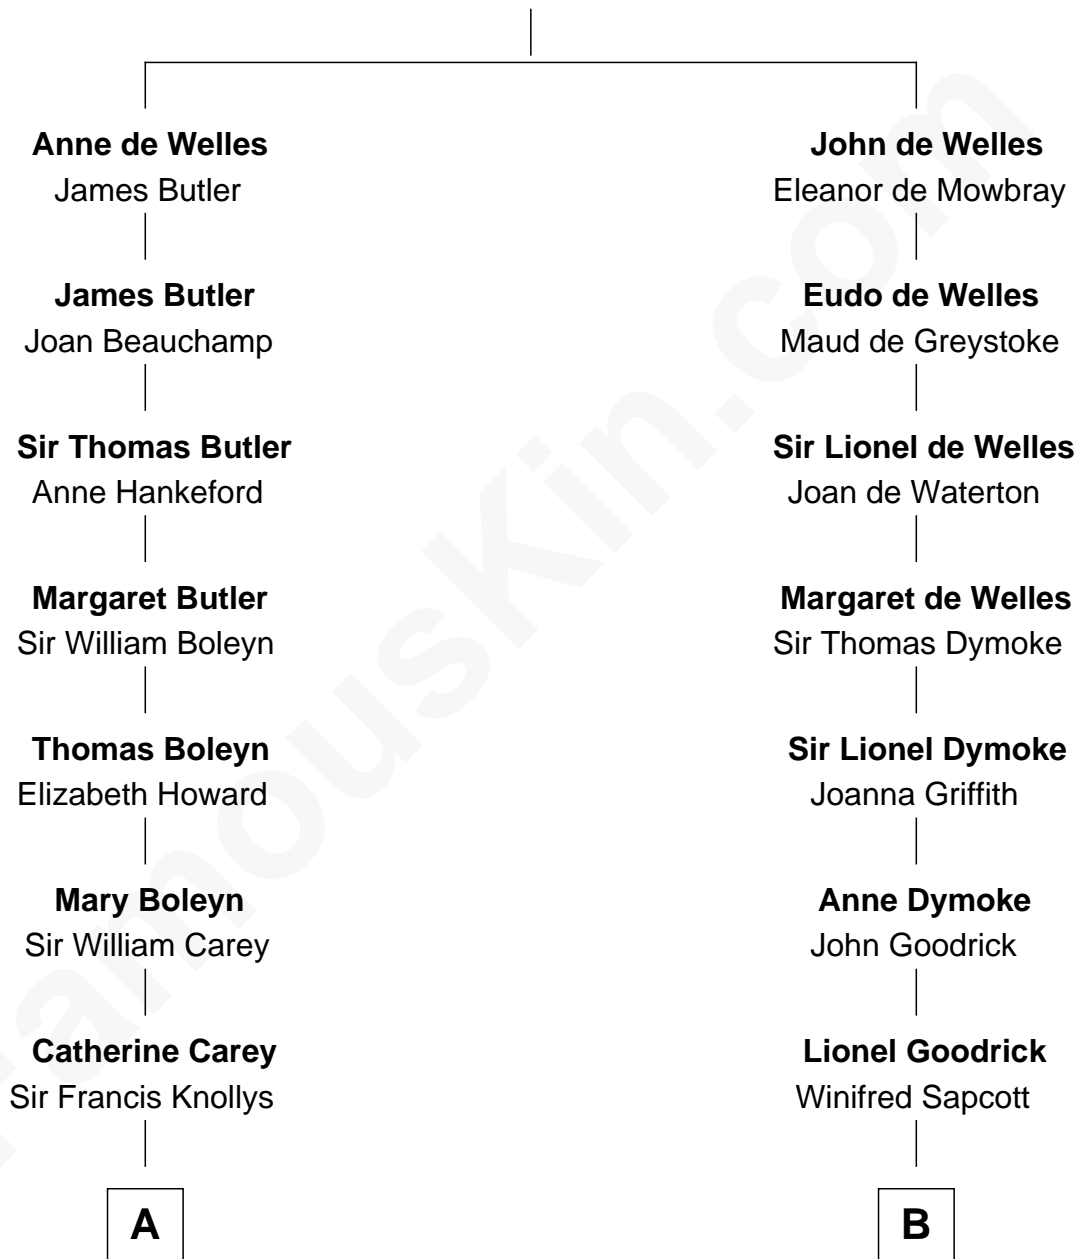

FamousKin.com

Relationship Chart of

John Cena

Movie Actor and WWE Pro Wrestler

19th cousin 2 times removed of

Andrew Card

21st White House Chief of Staff

John de Welles

Maud de Roos

C

Charles H. Nichols

Martha Emma Dix

Charles Nichols

Julia Ellen Skelton

Natalie Nichols

Ulysses John Lupien