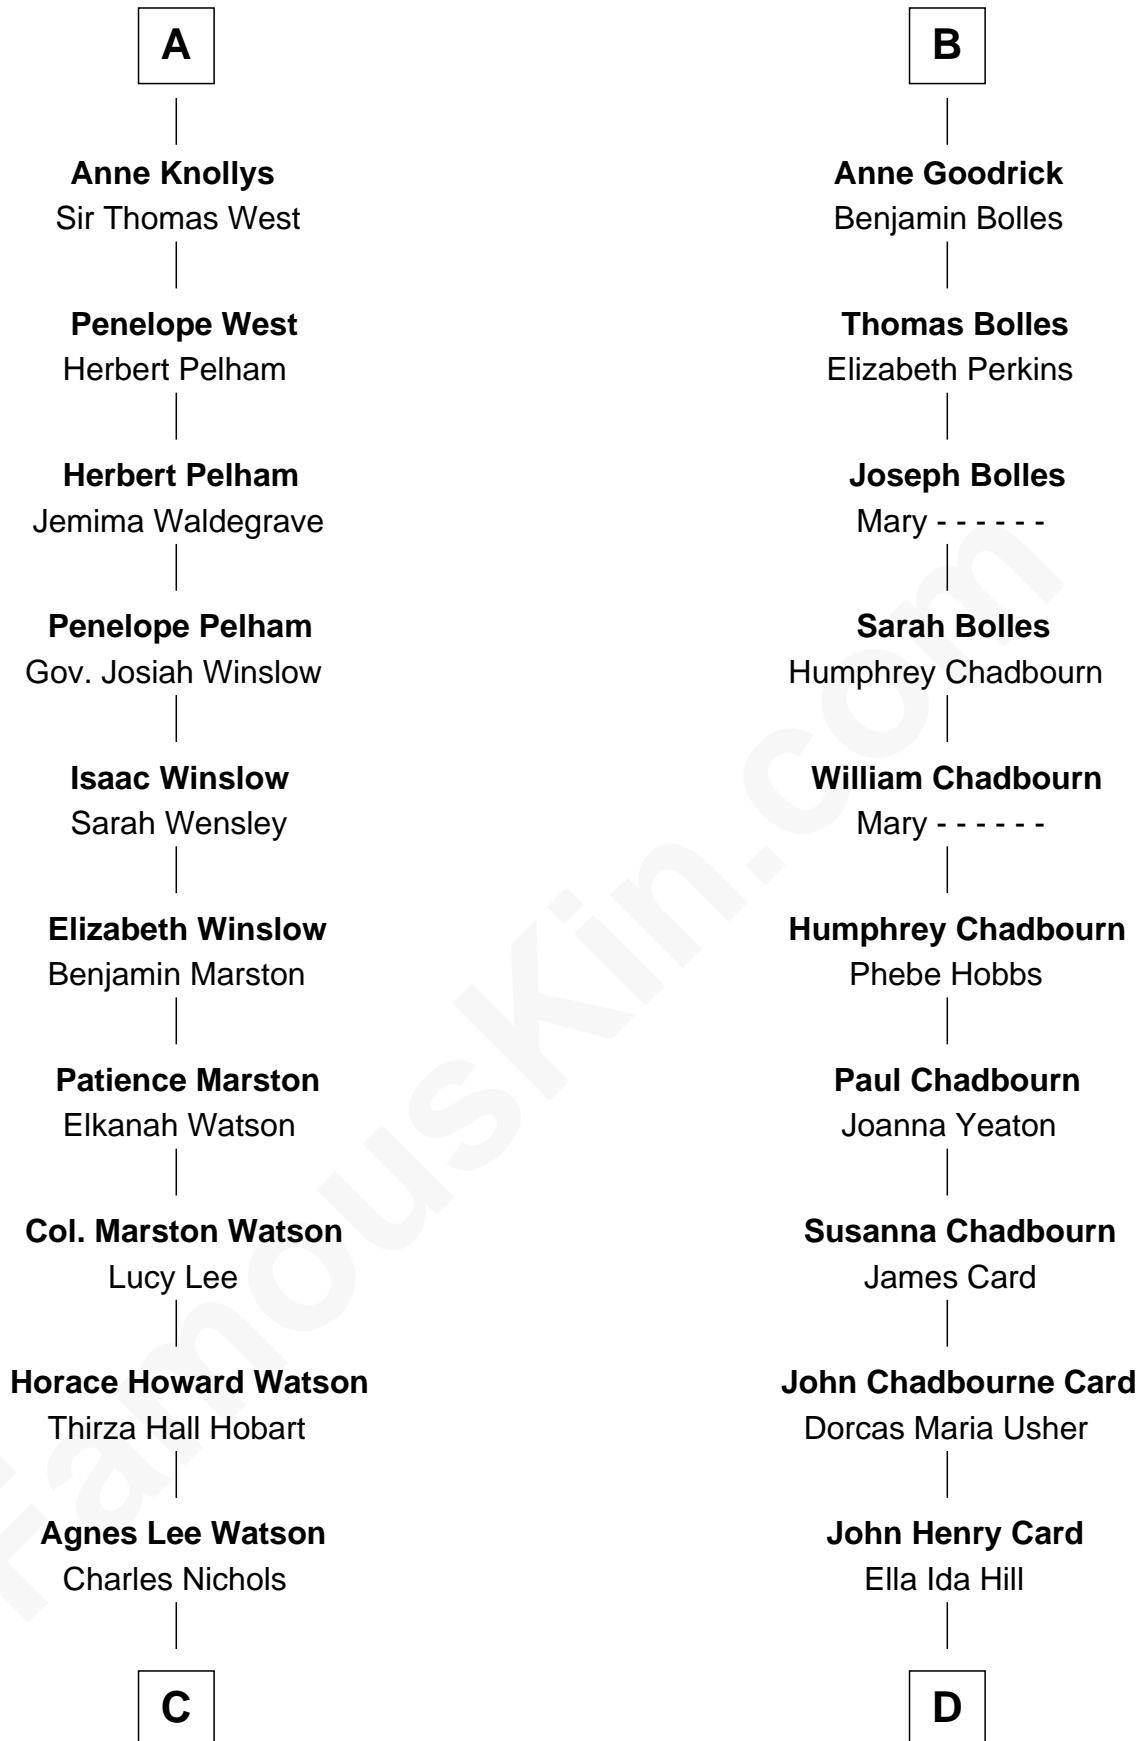

FamousKin.com

Relationship Chart of

John Cena

Movie Actor and WWE Pro Wrestler

19th cousin 2 times removed of

Andrew Card

21st White House Chief of Staff

John de Welles

Maud de Roos

C

Charles H. Nichols

Martha Emma Dix

Charles Nichols

Julia Ellen Skelton

Natalie Nichols

Ulysses John Lupien