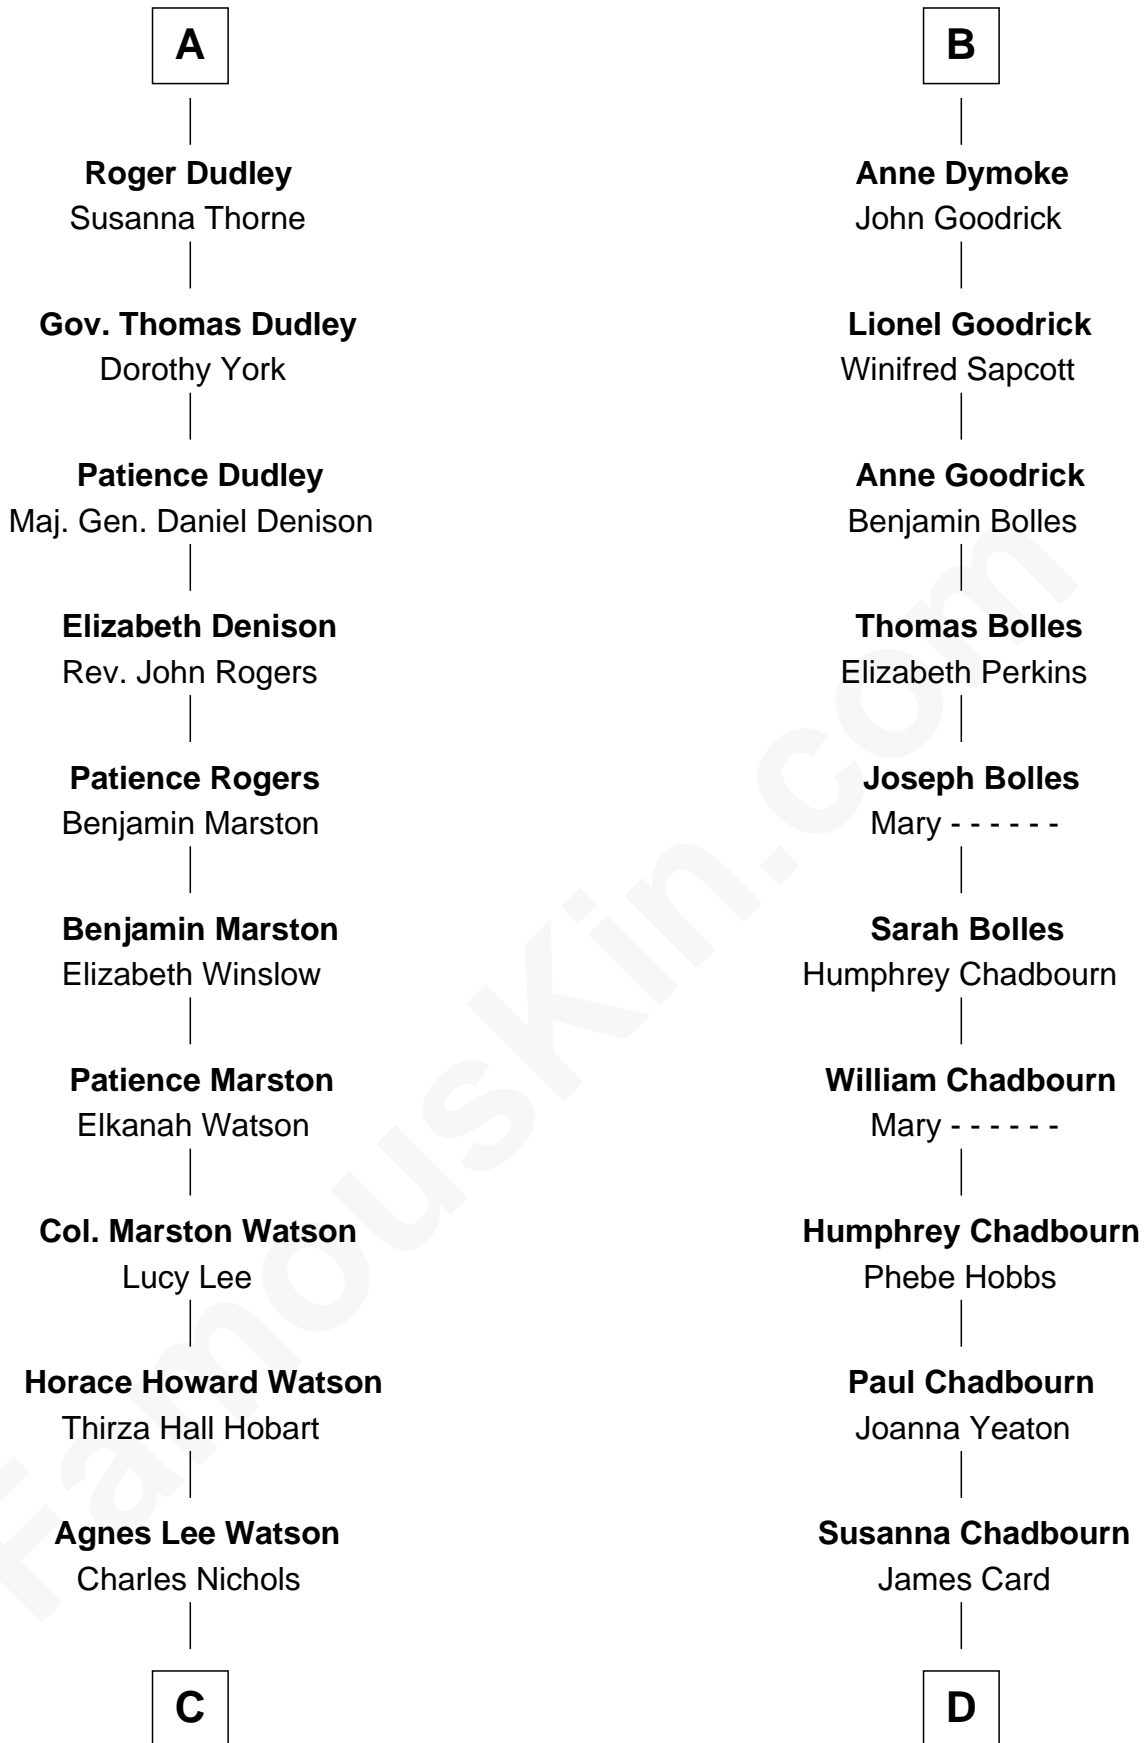

FamousKin.com Relationship Chart of

John Cena

Movie Actor and WWE Pro Wrestler

21st cousin of

Andrew Card

21st White House Chief of Staff

Sir Maurice de Berkeley

Eve la Zouche

Sir Lionel de Welles

Joan de Waterton

Margaret de Welles

Sir Thomas Dymoke

Sir Lionel Dymoke

Joanna Griffith

B

C