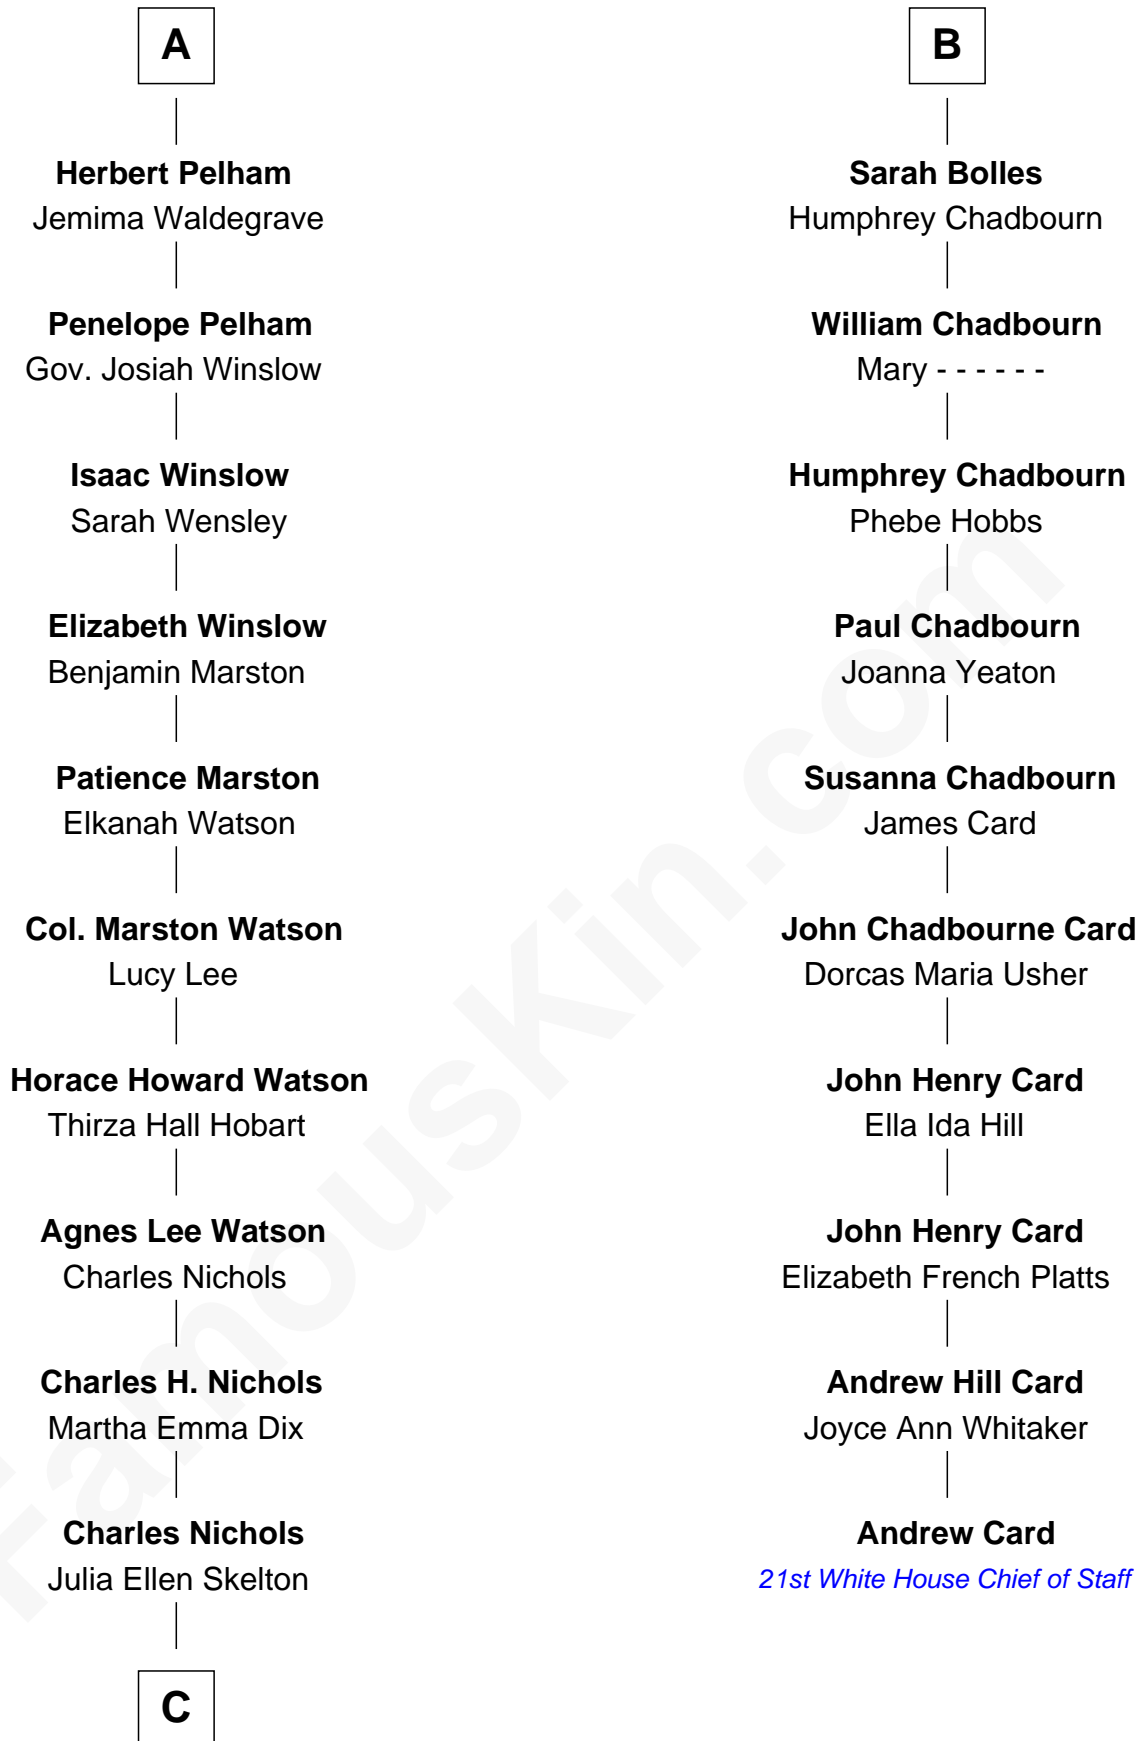

FamousKin.com

Relationship Chart of

John Cena

Movie Actor and WWE Pro Wrestler

16th cousin 3 times removed of

Andrew Card

21st White House Chief of Staff

Sir Lionel de Welles

Joan de Waterton

C

Natalie Nichols
Ulysses John Lupien

Carol Frances Lupien
John Joseph Cena

John Cena
Actor and Pro Wrestler

FamousKin.com