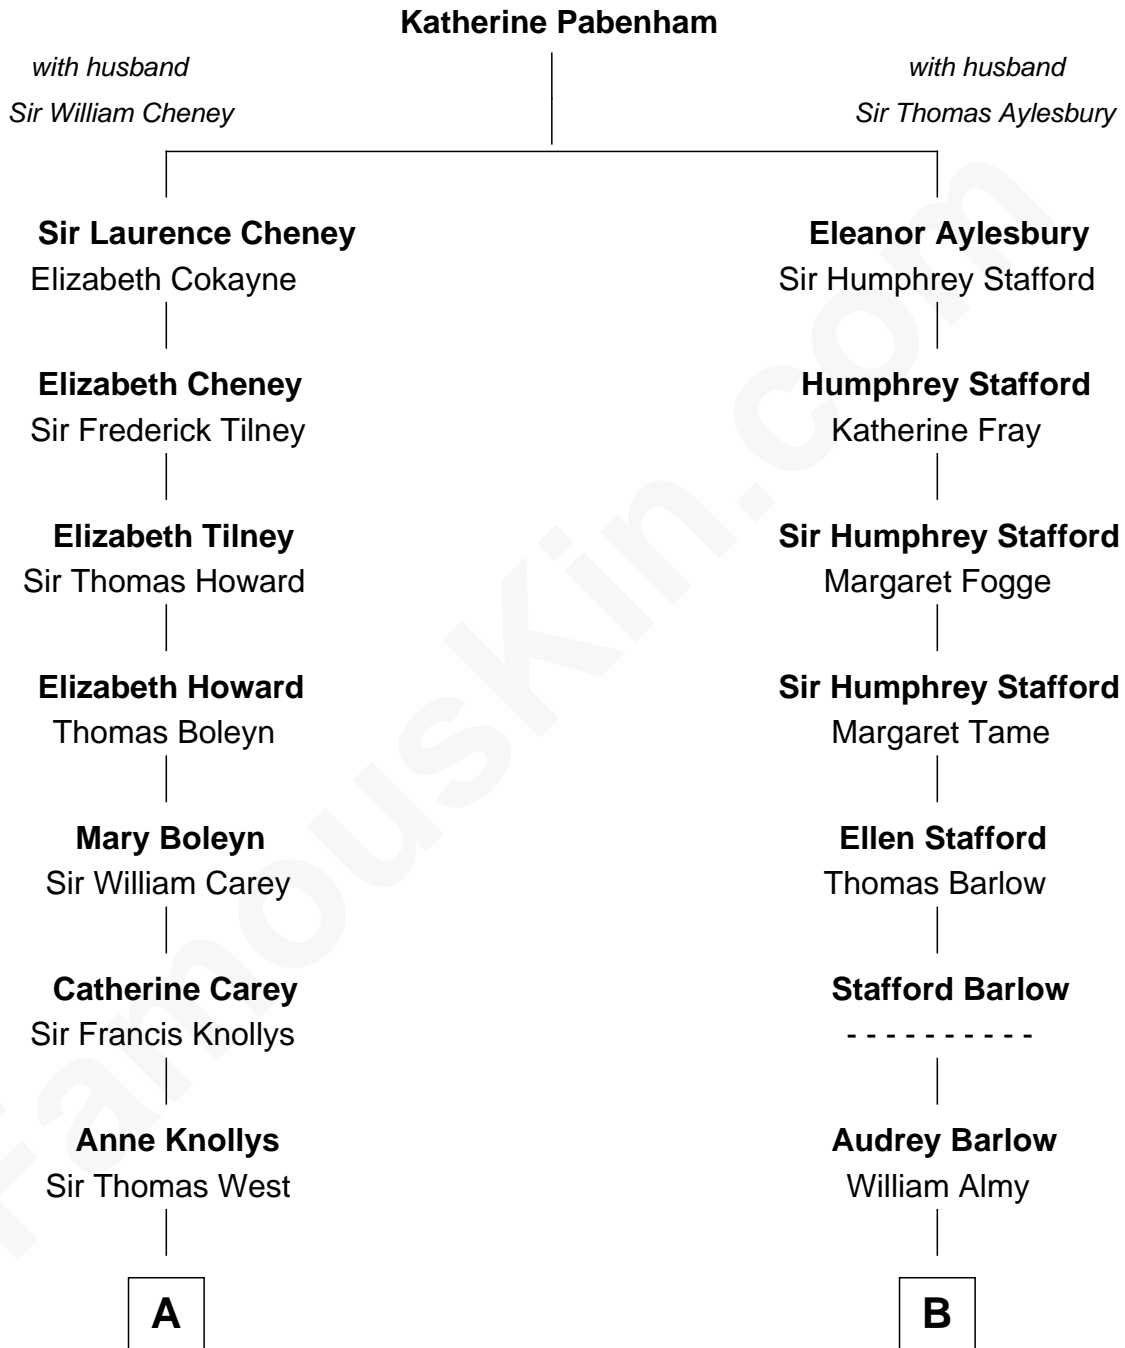

FamousKin.com

Relationship Chart of

John Cena

Movie Actor and WWE Pro Wrestler

10th cousin 10 times removed of

William Ellery

Signer of the Declaration of Independence

C

—
Charles Nichols
Julia Ellen Skelton

—
Natalie Nichols
Ulysses John Lupien

—
Carol Frances Lupien
John Joseph Cena

—
John Cena
Actor and Pro Wrestler

FamousKin.com