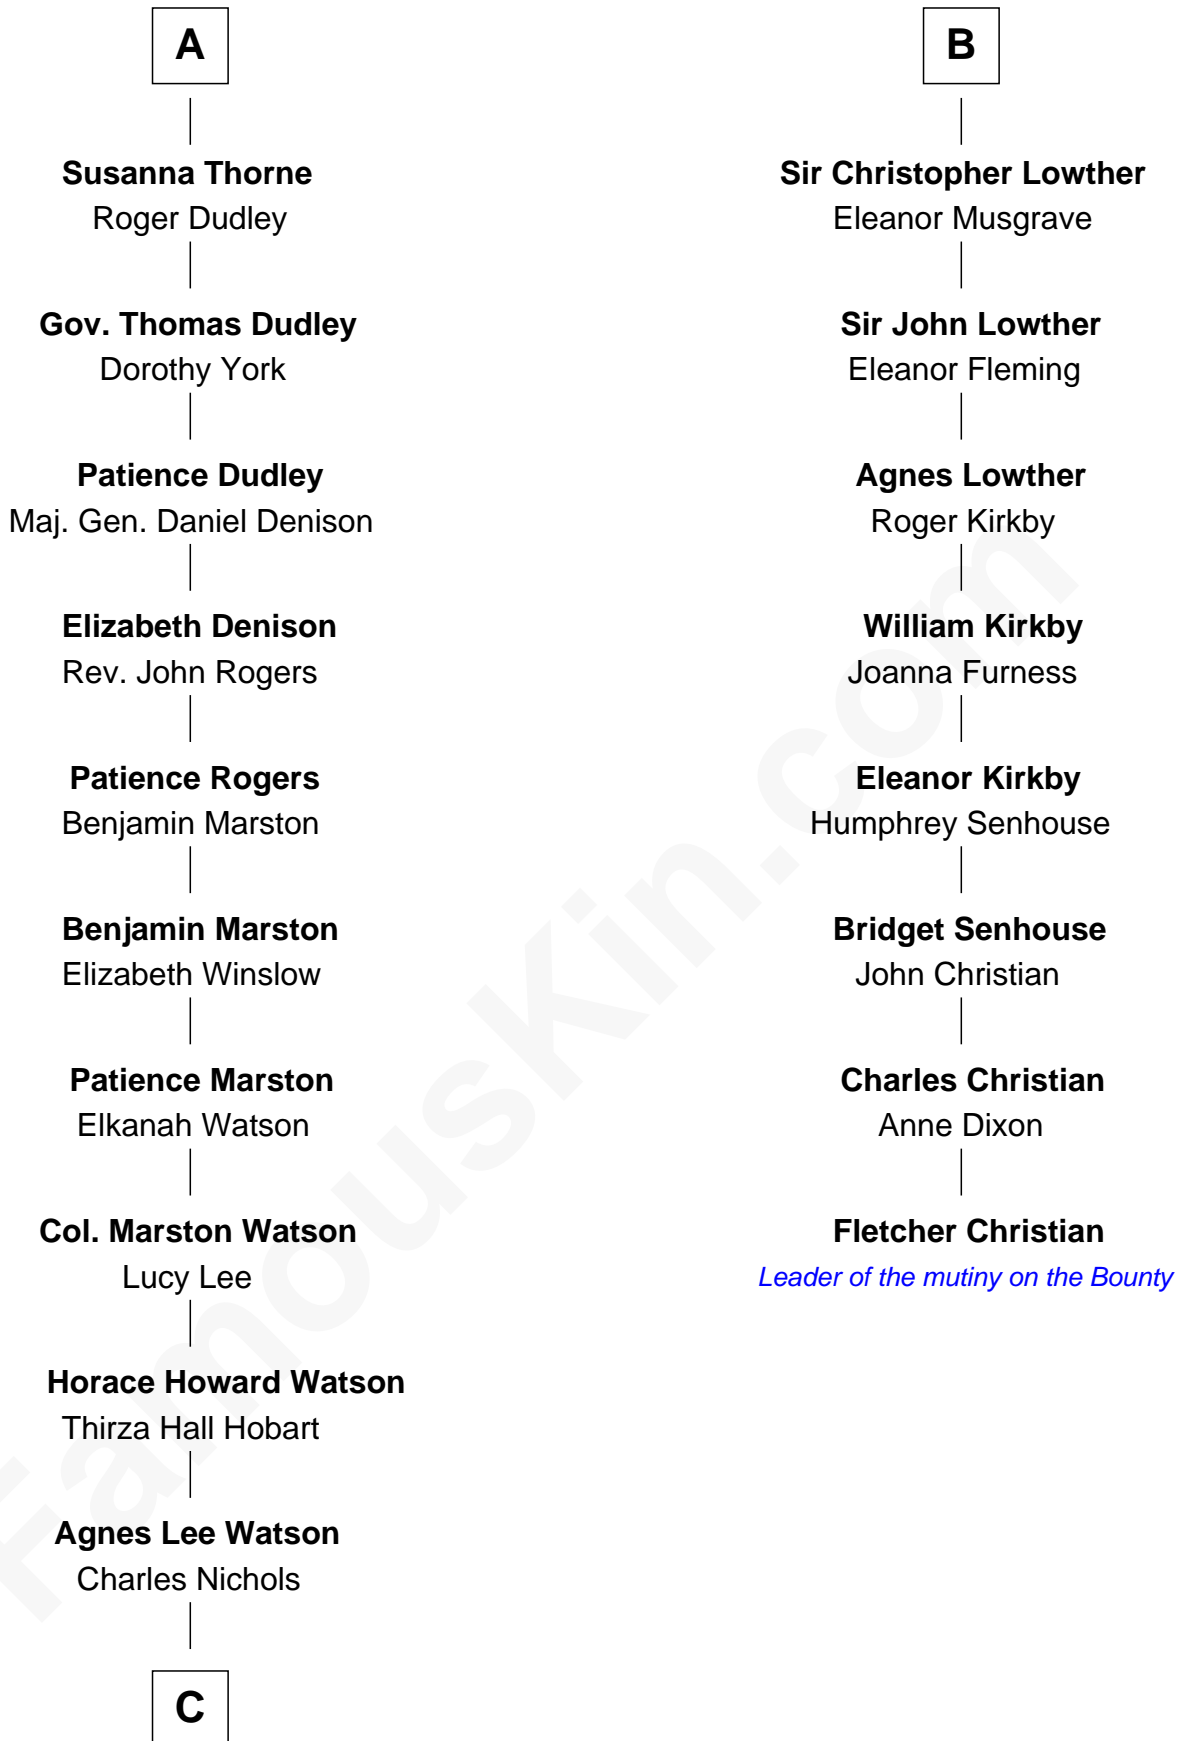

FamousKin.com

Relationship Chart of

John Cena

Movie Actor and WWE Pro Wrestler

14th cousin 7 times removed of

Fletcher Christian

Leader of the mutiny on the Bounty

C