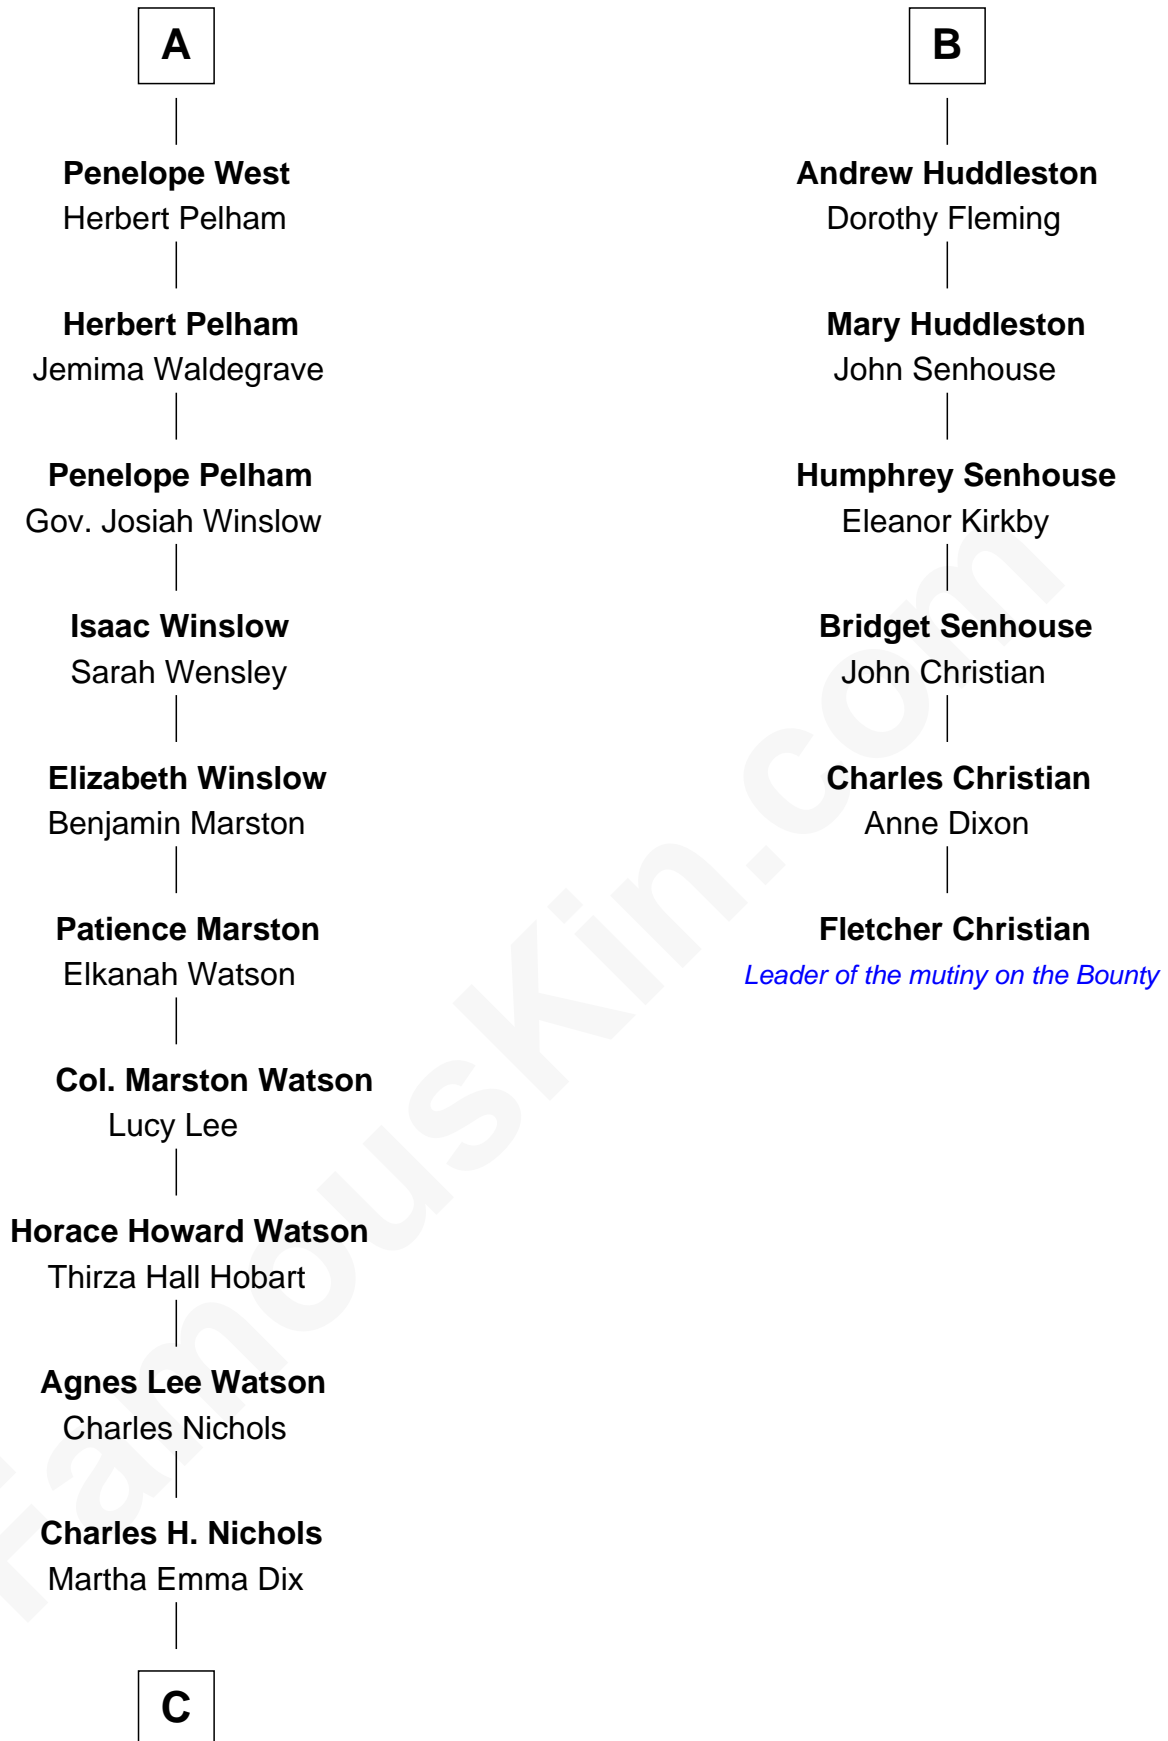

FamousKin.com

Relationship Chart of

John Cena

Movie Actor and WWE Pro Wrestler

12th cousin 8 times removed of

Fletcher Christian

Leader of the mutiny on the Bounty

THE "BOUNTY" AT OAHU

C

—
Charles Nichols
Julia Ellen Skelton

—
Natalie Nichols
Ulysses John Lupien

—
Carol Frances Lupien
John Joseph Cena

—
John Cena
Actor and Pro Wrestler

FamousKin.com